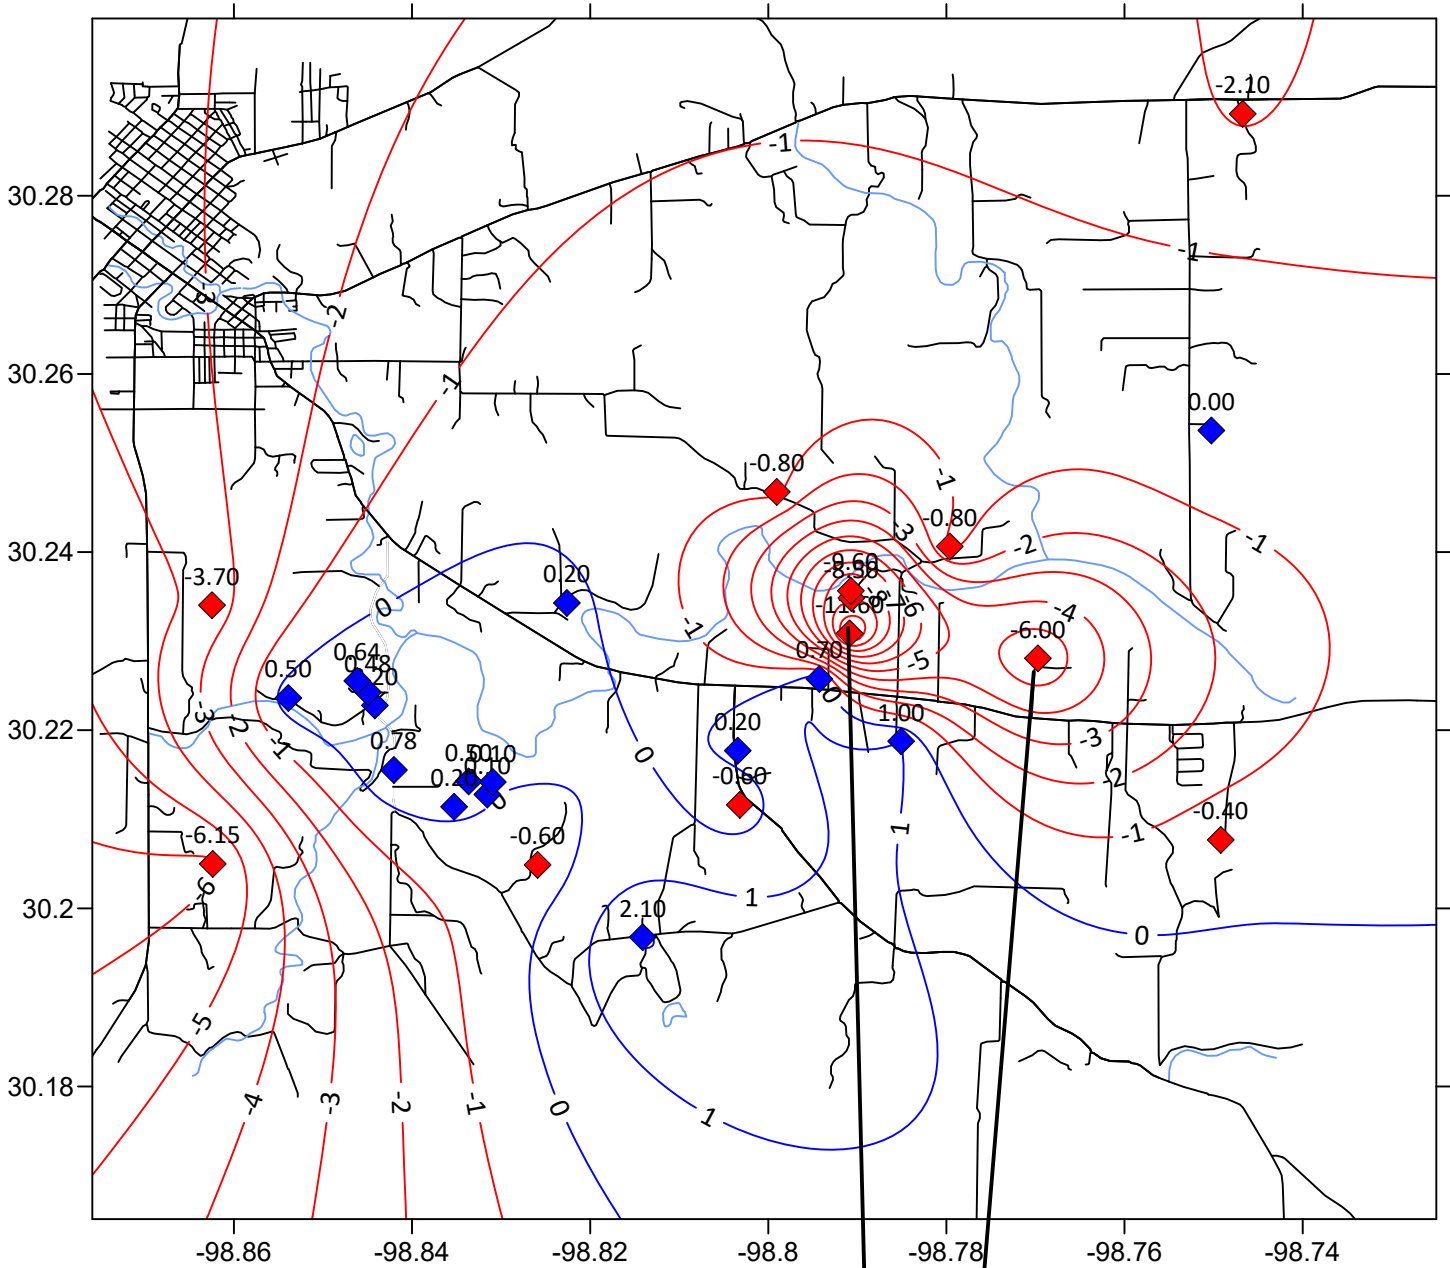

Ellenburger Water Levels Differences In Feet Between March 7, 2019 & April 4, 2019

- ◆ Gains
- ◆ Losses

April measurement -pumping