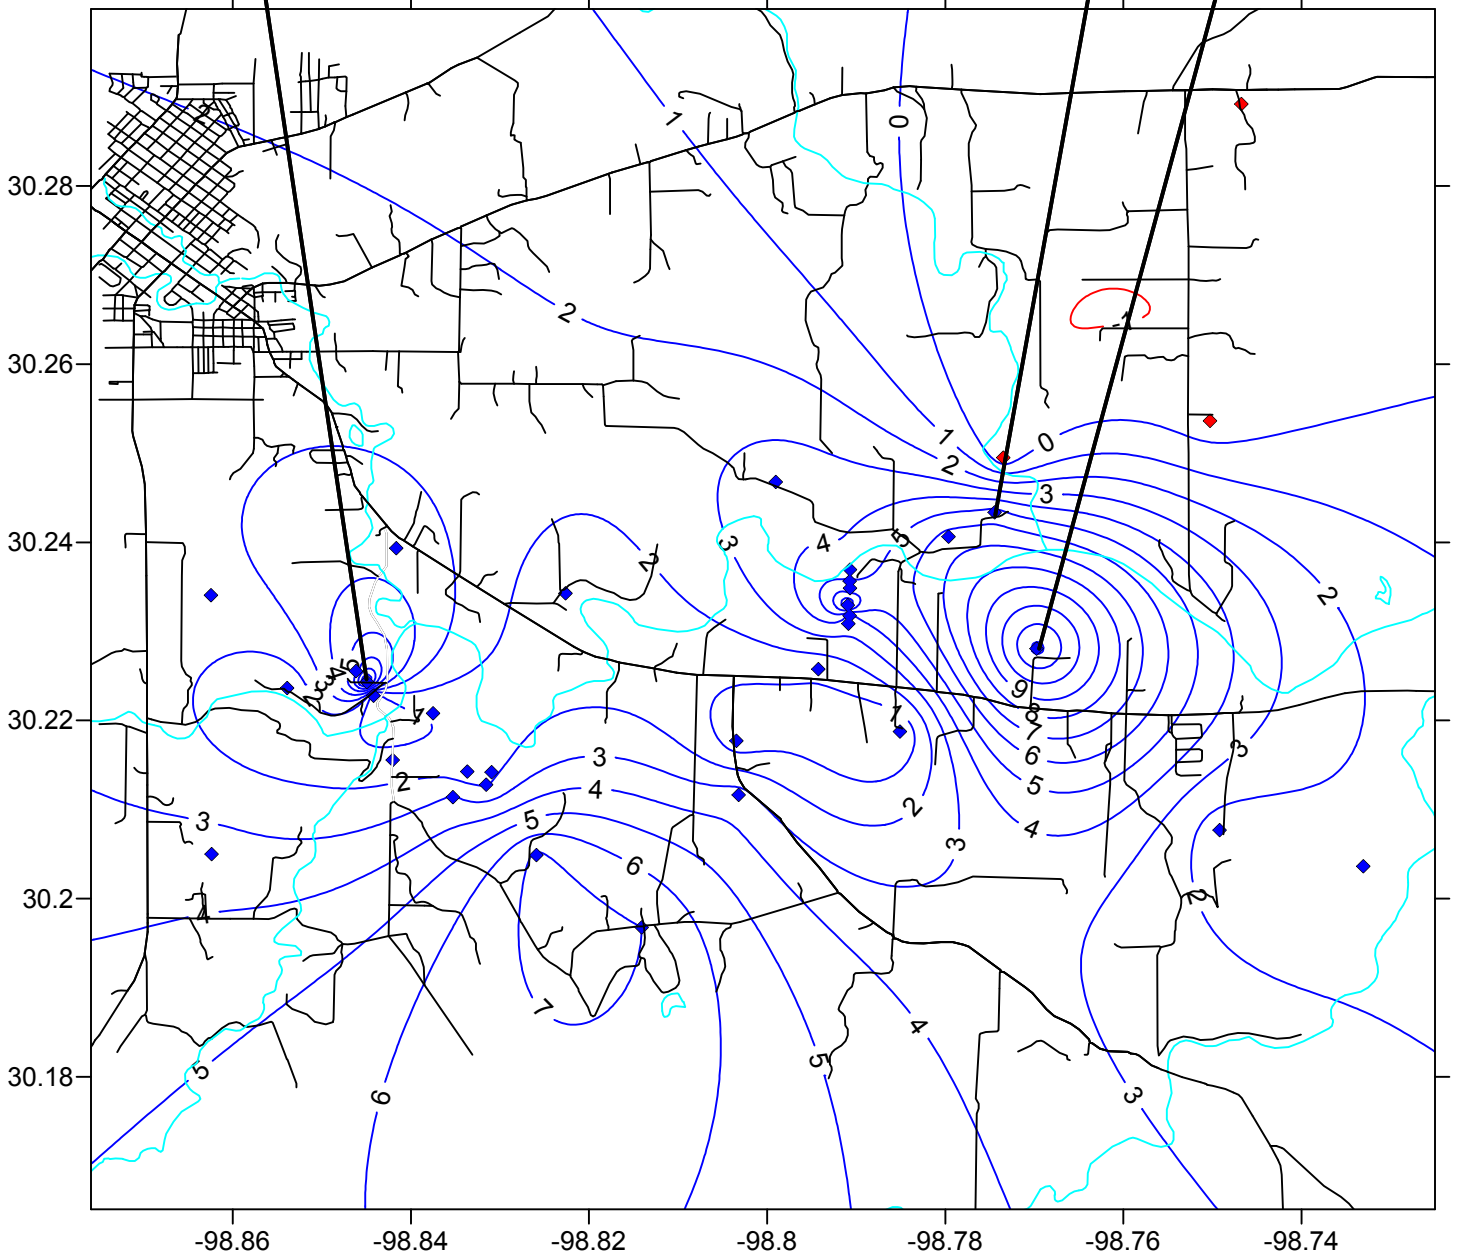

Ellenburger Water Levels Differences In Feet Between September 6, 2013 & October 2, 2013

Well pumping at 9/6/2013 measurement

Well pumping at 9/6/2013 measurement

- ◆ Gains
- ◆ Losses