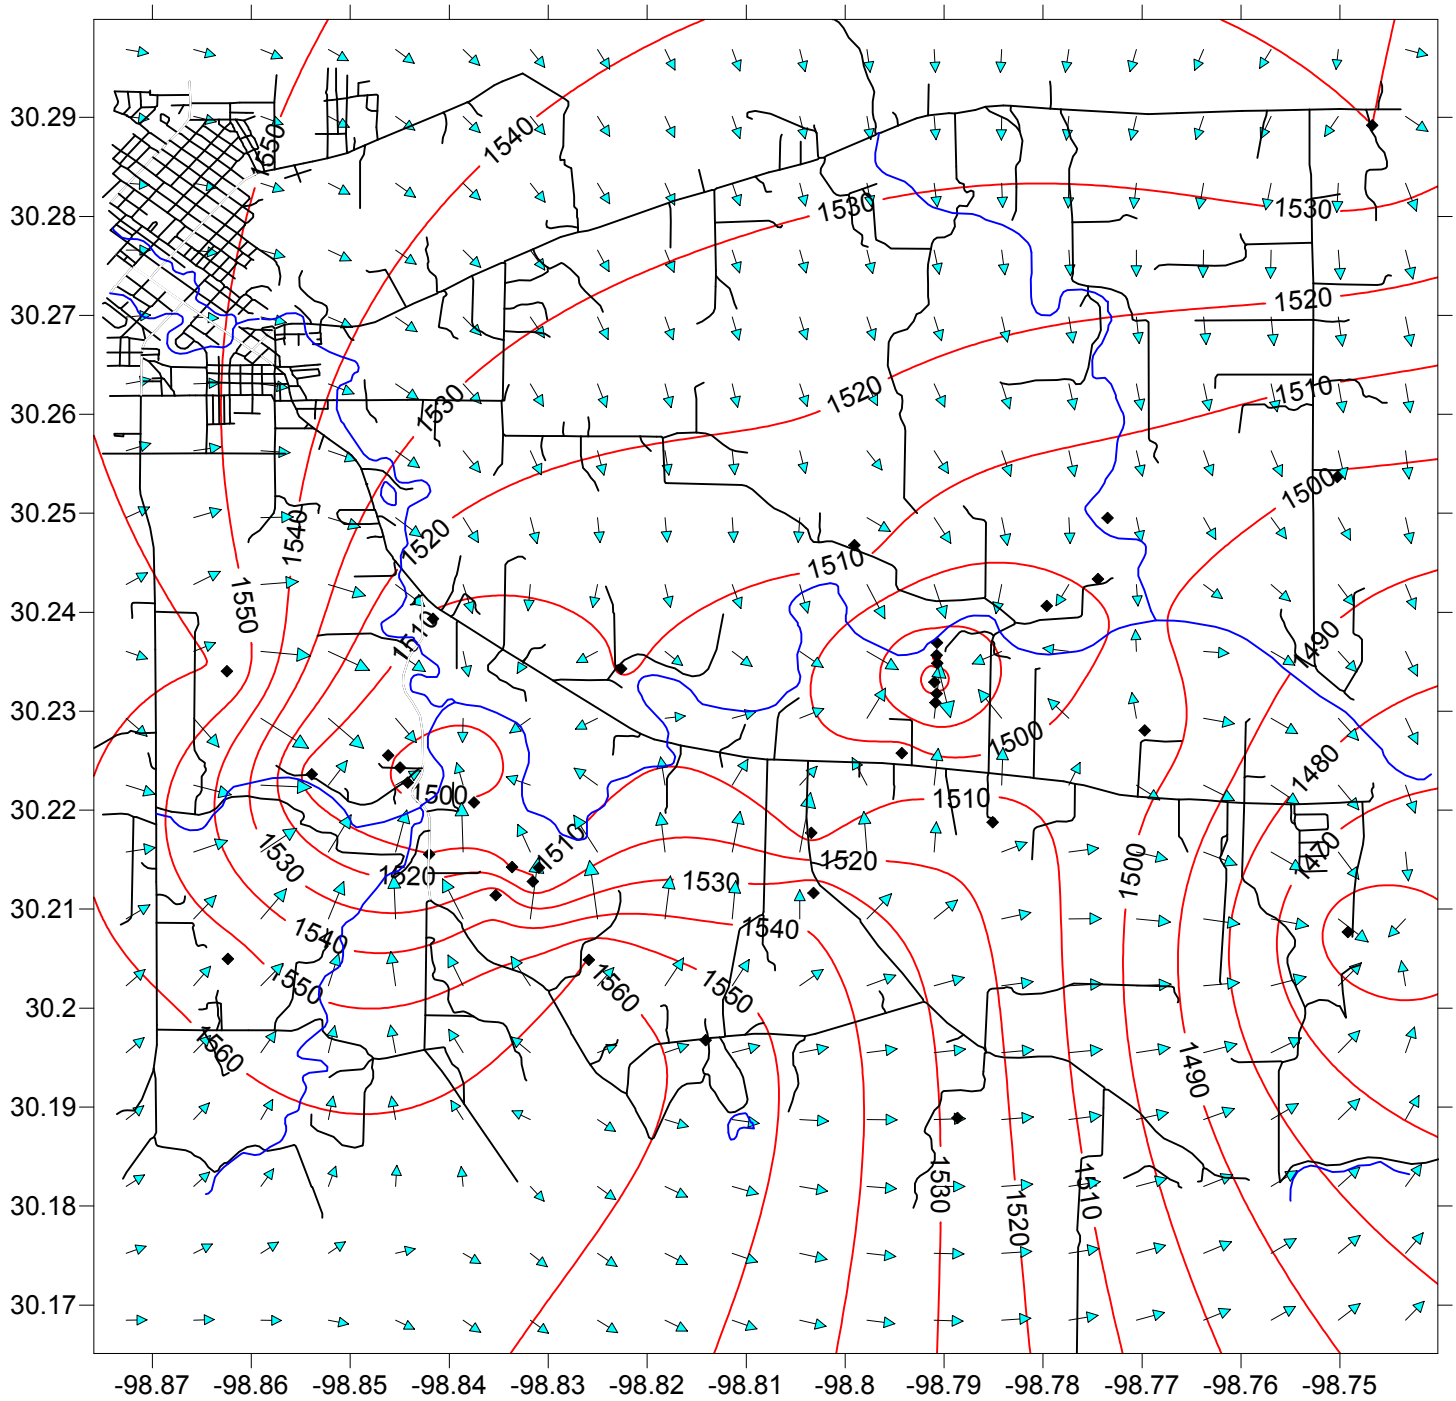

Ellenburger Water Levels  
Feet Above Sea Level  
May 10, 2013

◆ Monitor Well Location