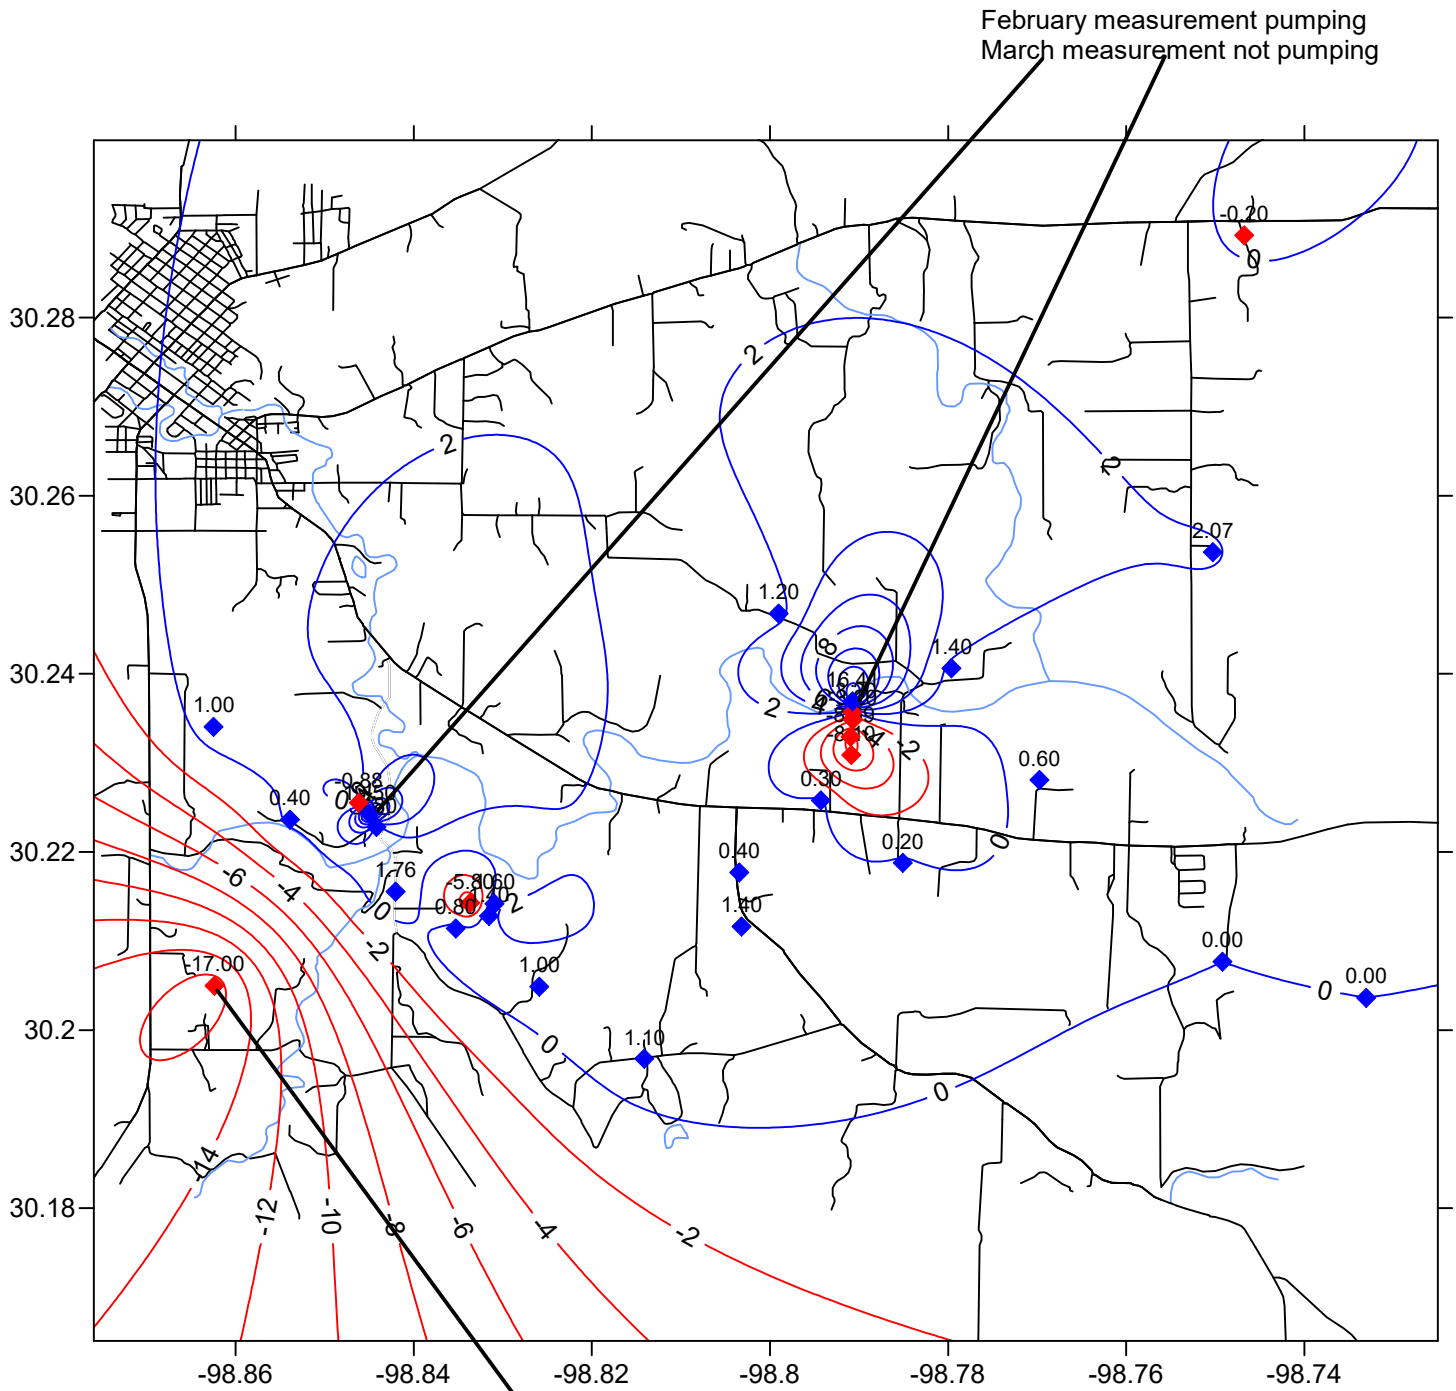

# Ellenburger Water Levels Differences In Feet Between February 7, 2017 & March 8, 2017

- ◆ Gains
- ◆ Losses

February measurement not pumping  
March measurement pumping