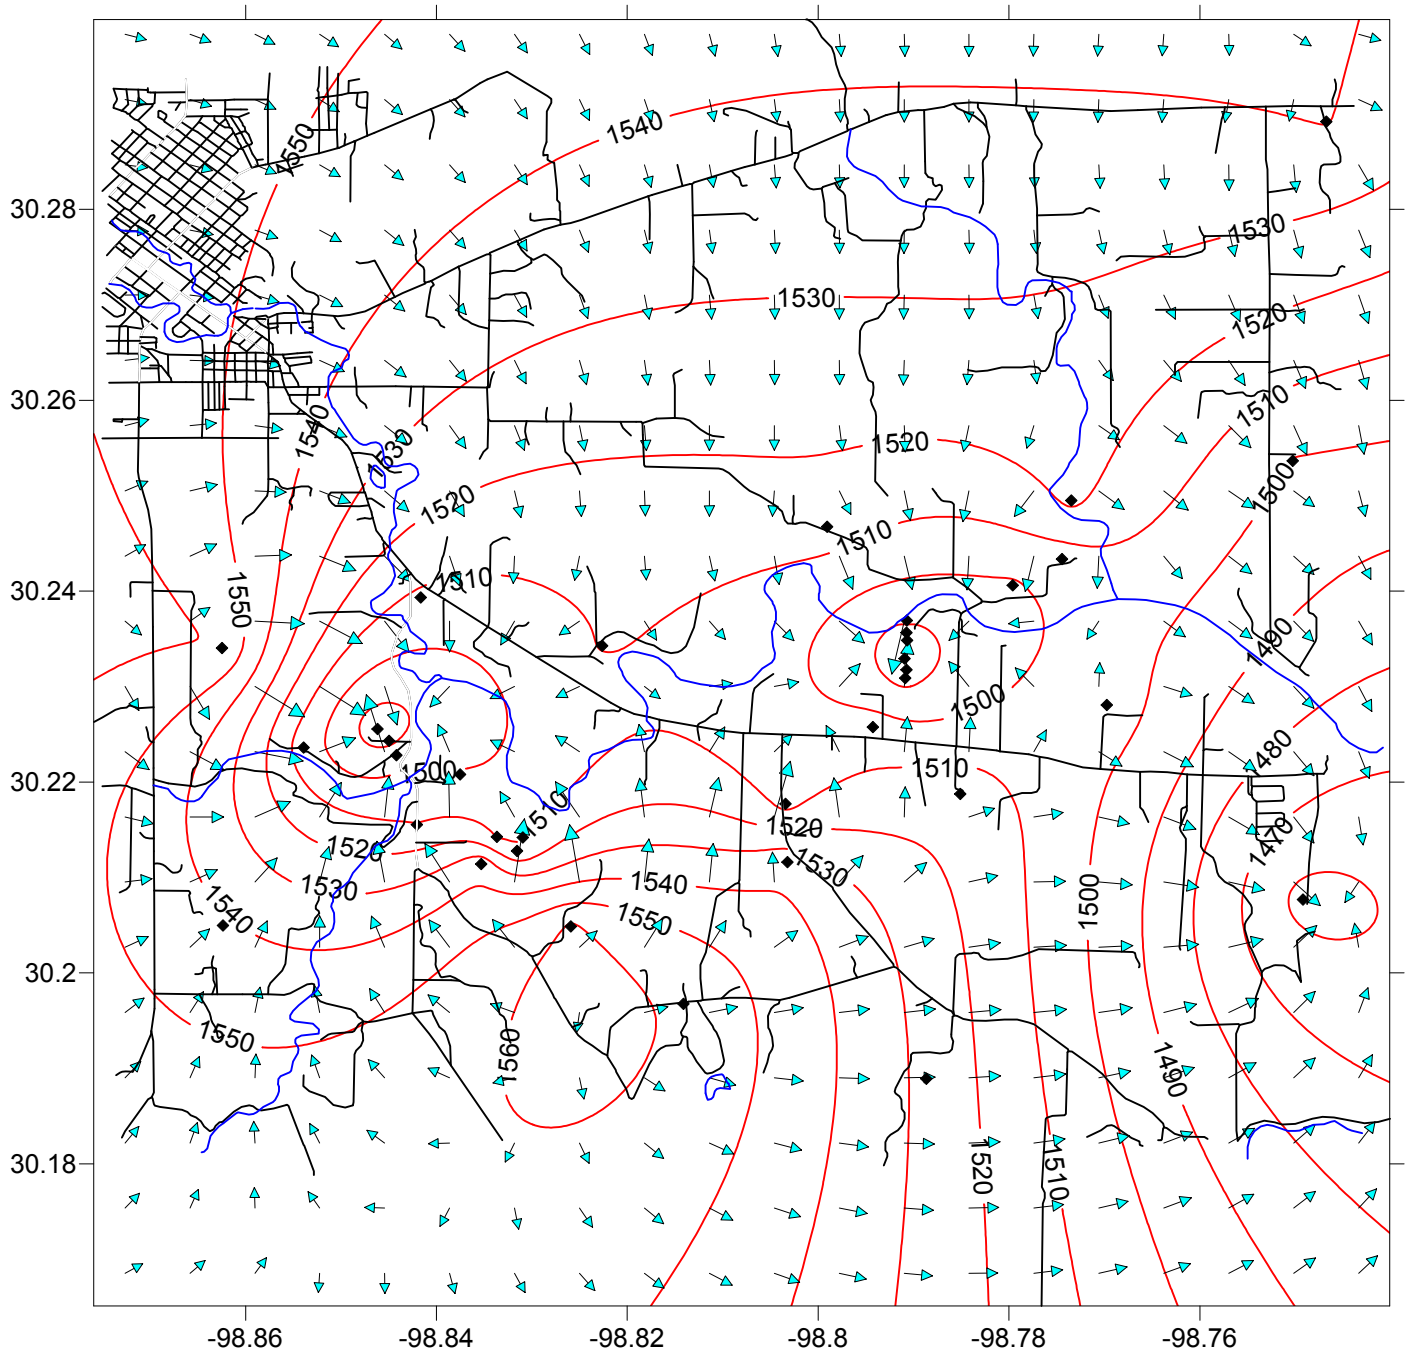

Ellenburger Water Levels
Feet Above Sea Level
March 7, 2013

◆ Monitor Well Location