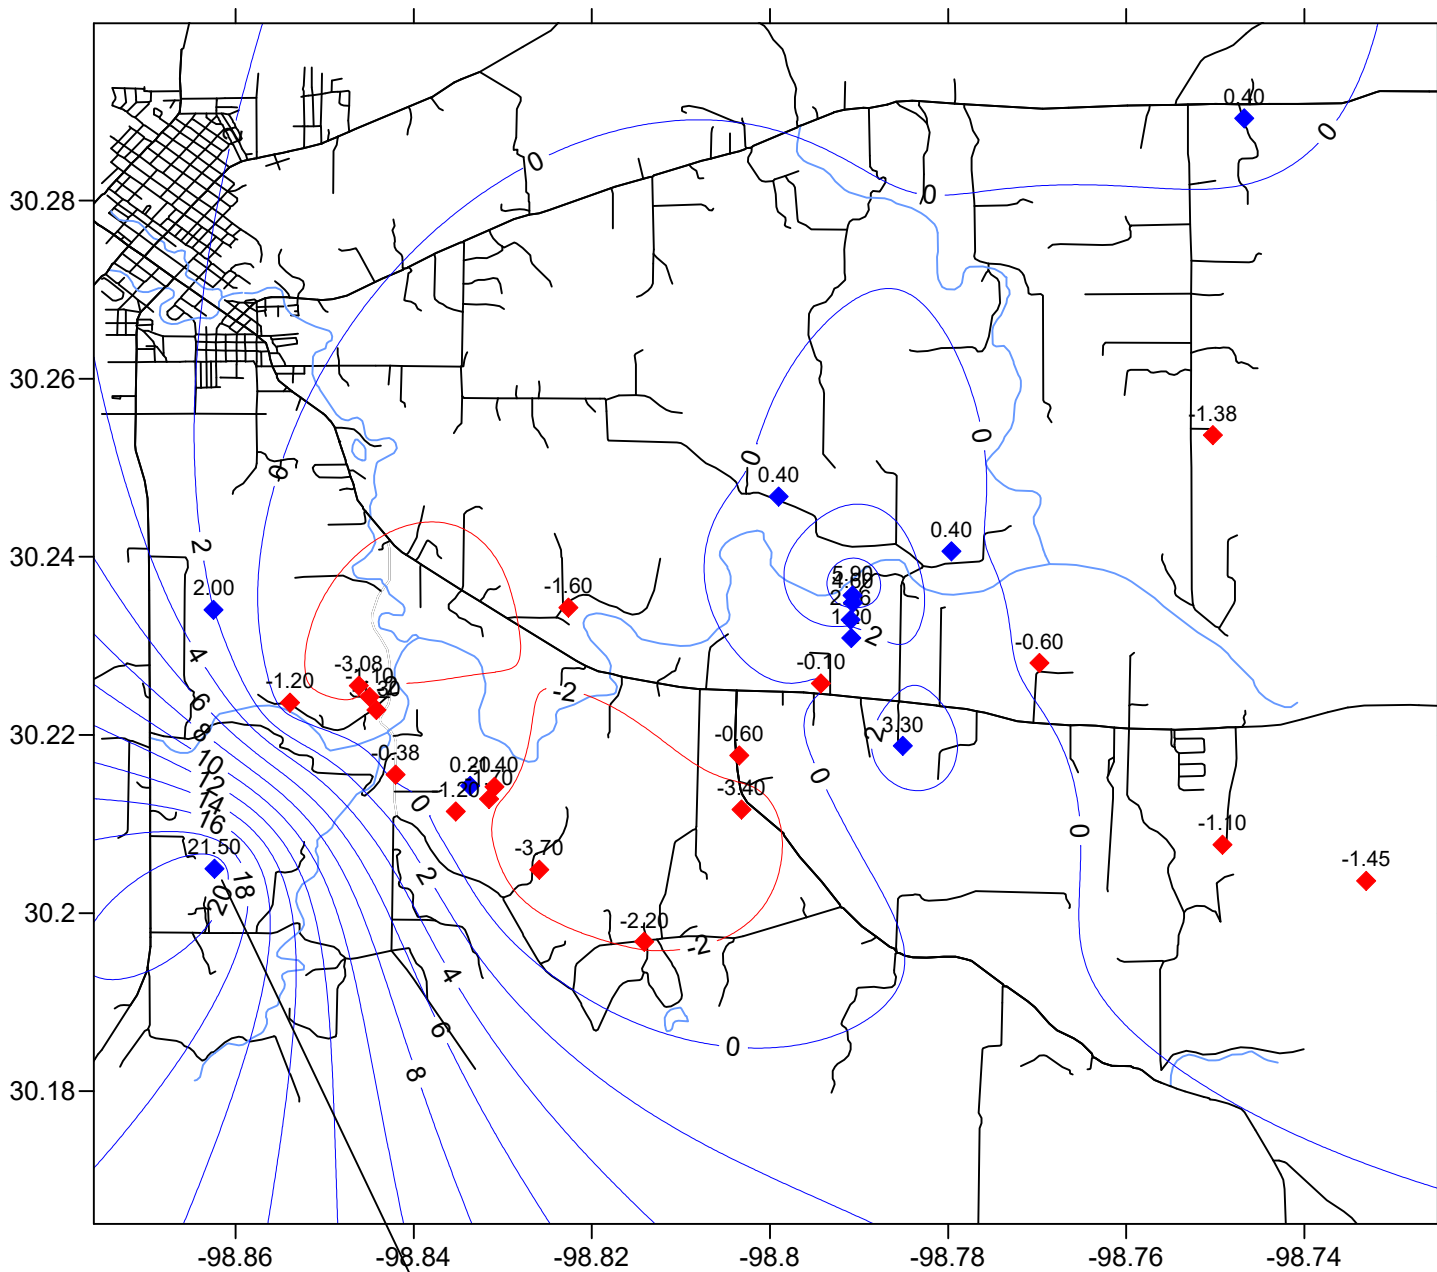

Ellenburger Water Levels Differences In Feet Between May 4, 2017 & June 7, 2017

- ◆ Gains
- ◆ Losses

May measurement - pumping