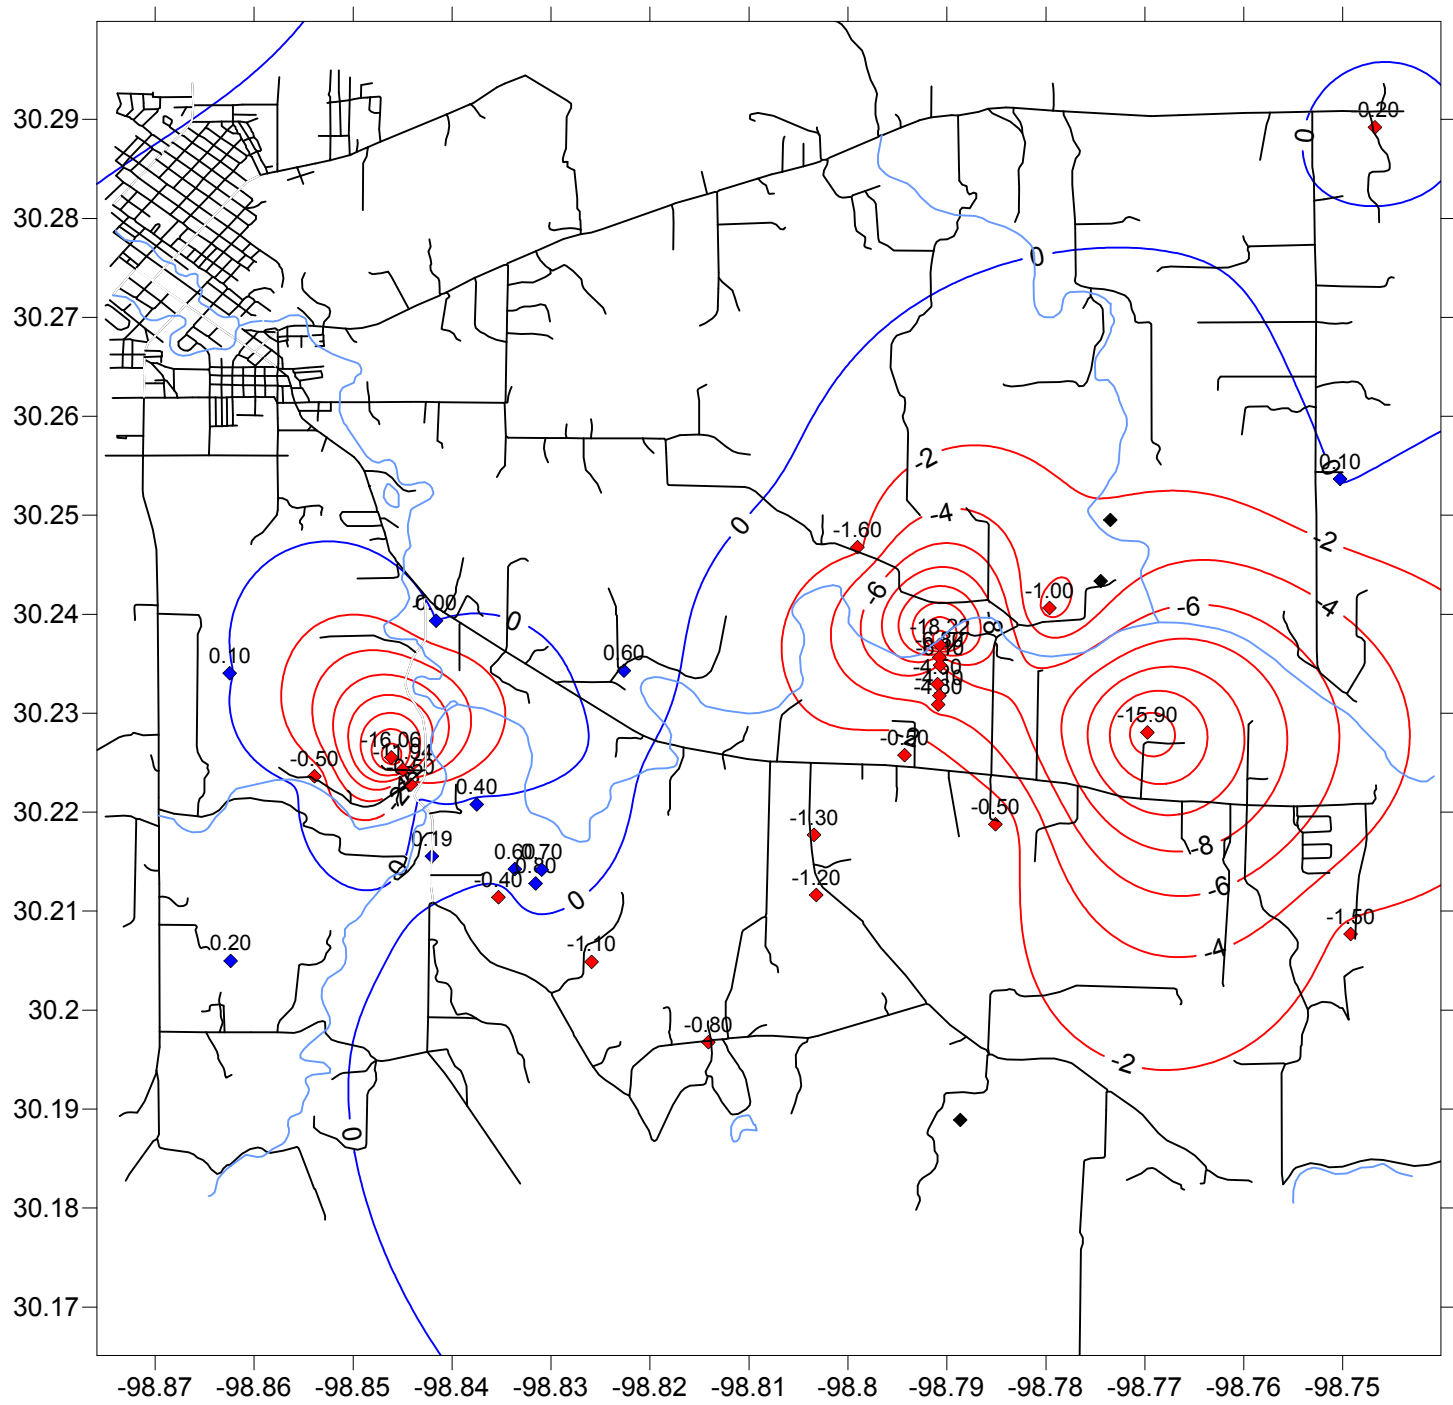

Ellenburger Water Levels Differences In Feet Between May 10, 2013 & June 7, 2013

- ◆ Gains
- ◆ Losses
- ◆ No measurement between both months