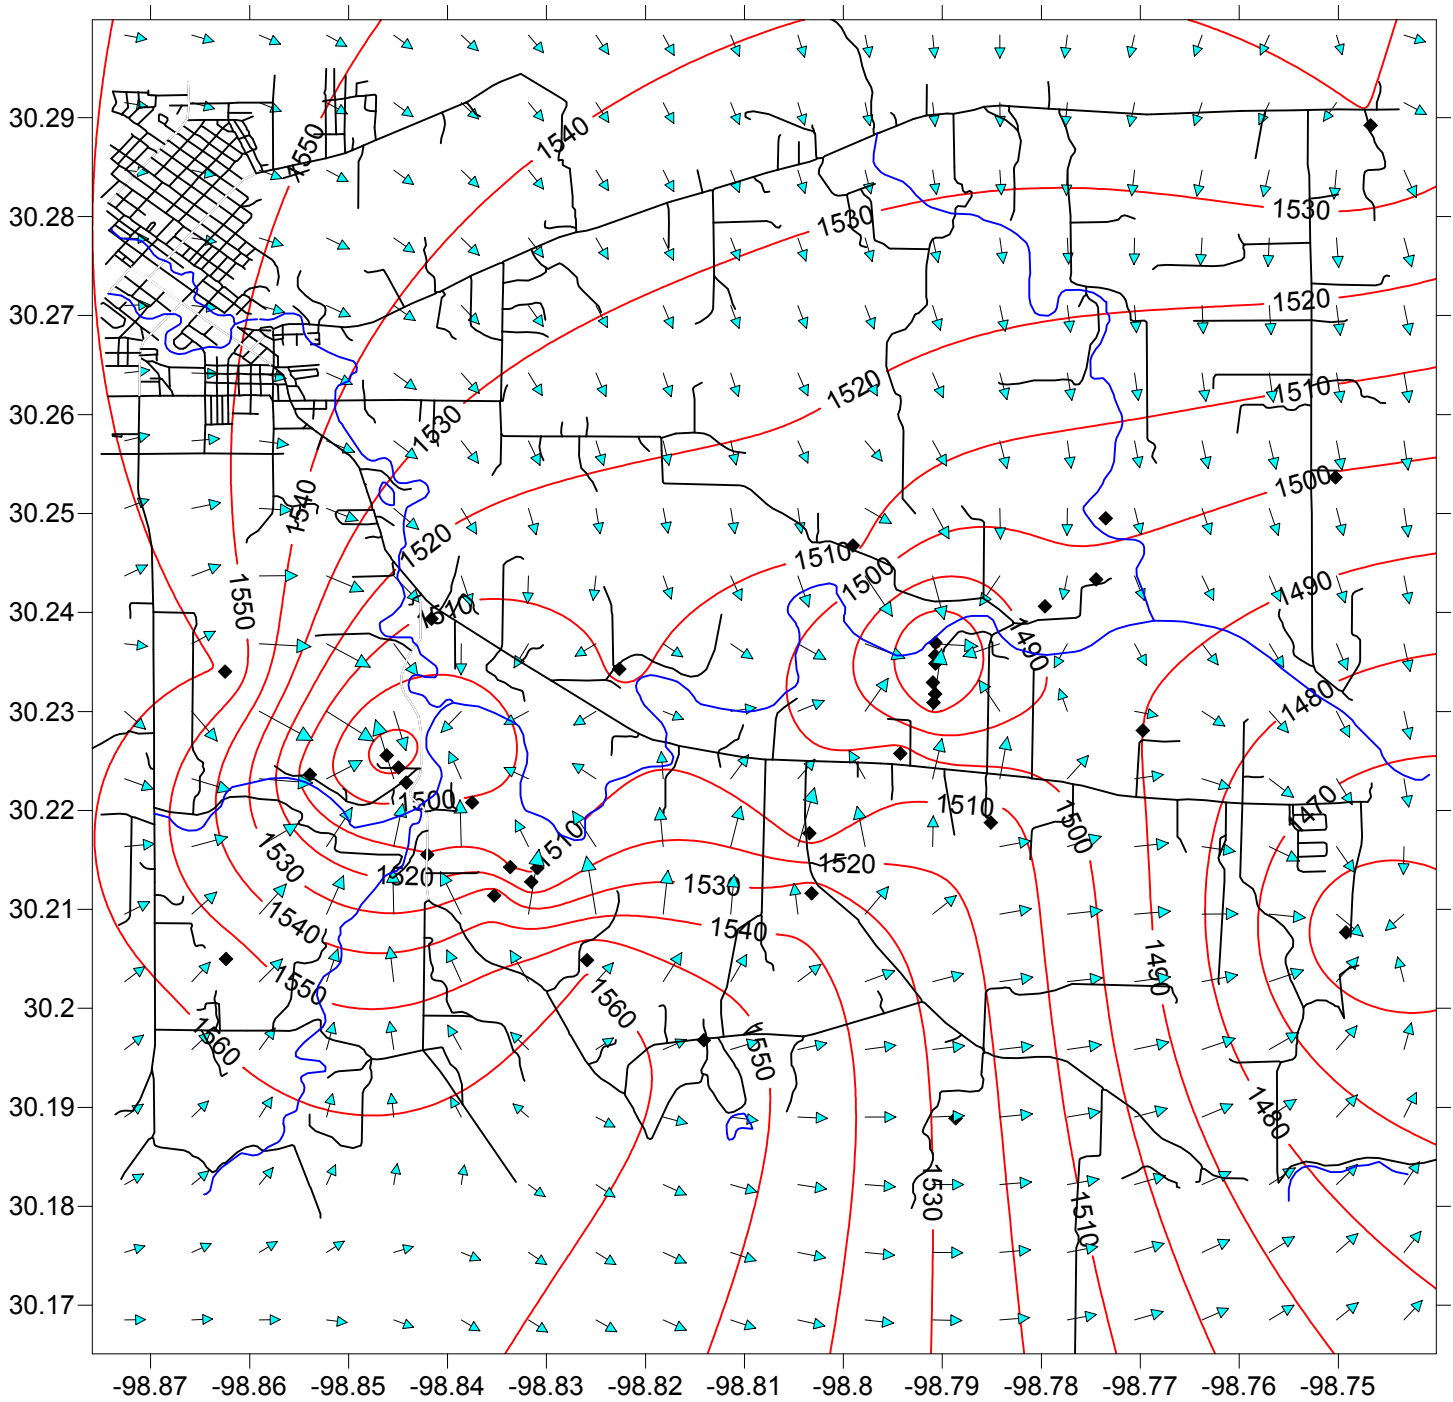

Ellenburger Water Levels
Feet Above Sea Level
June 7, 2013

◆ Monitor Well Location