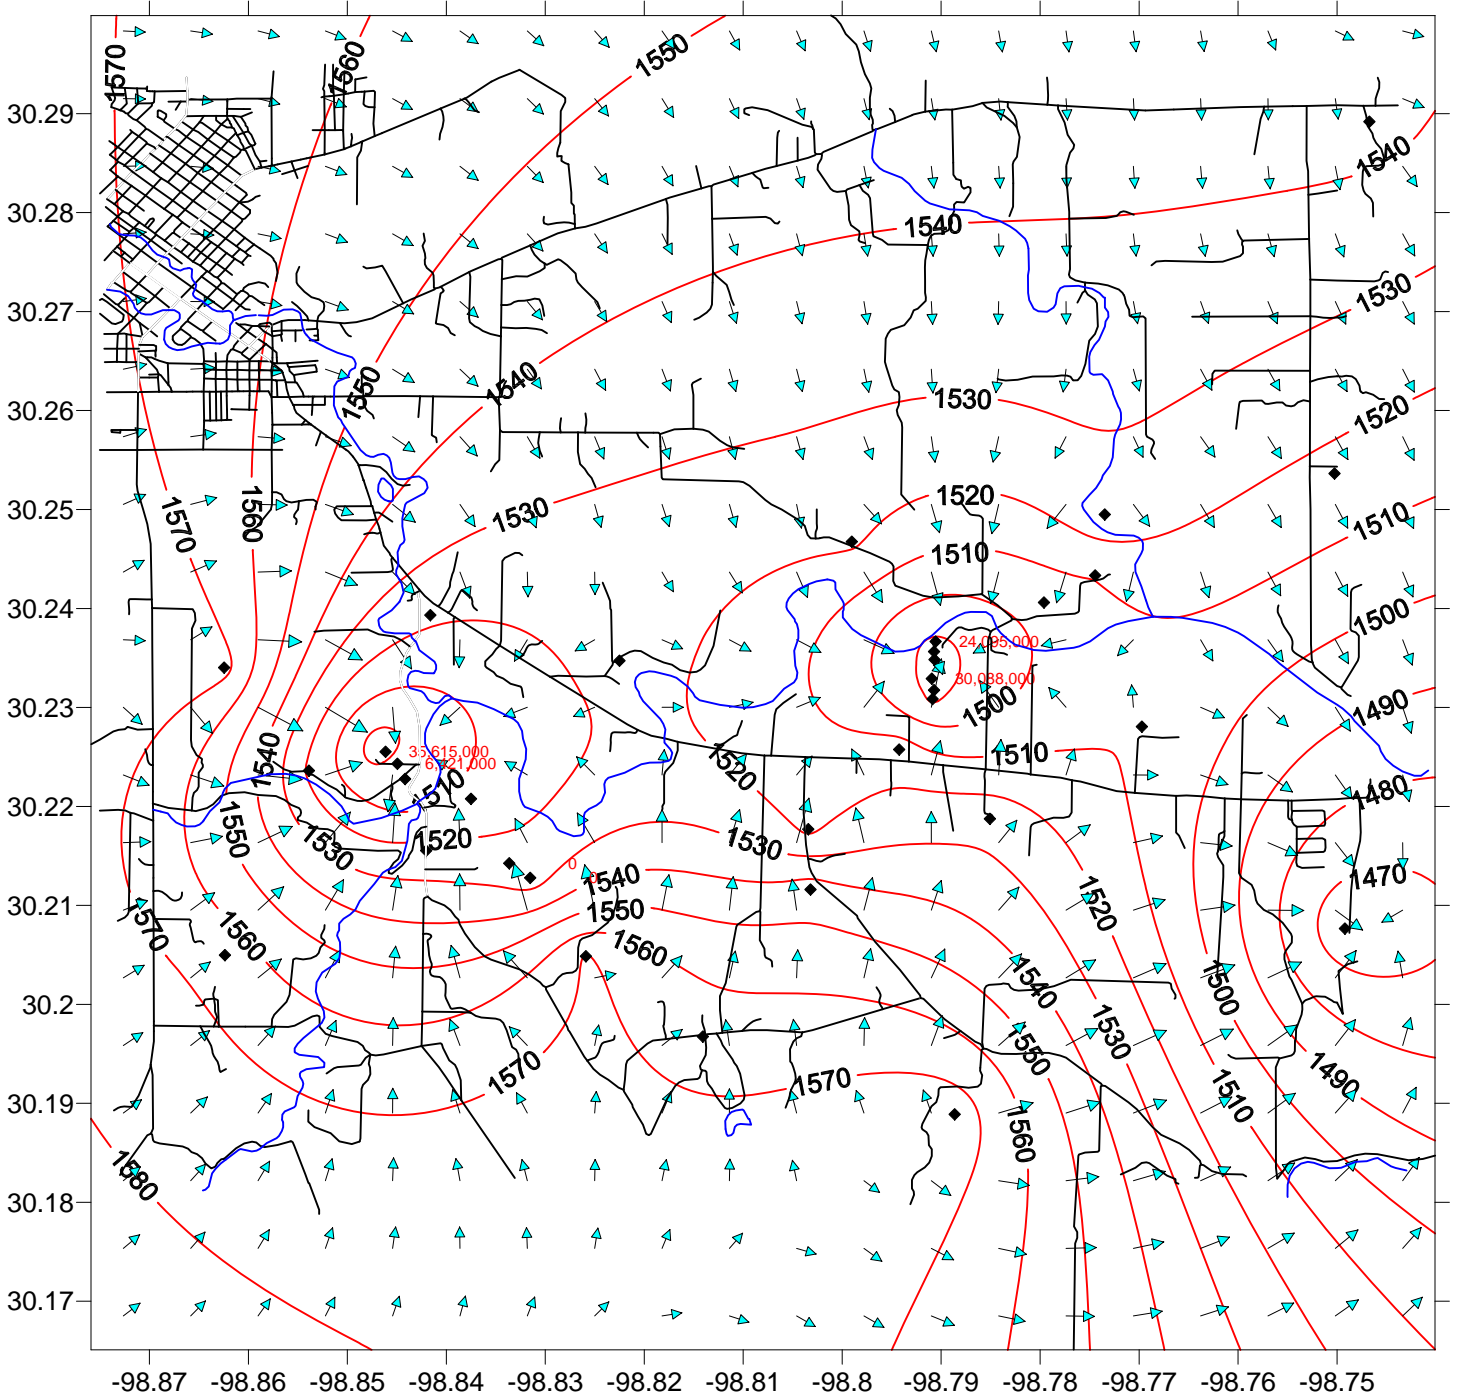

Ellenburger Water Levels  
Feet Above Sea Level  
July 8, 2010

\*Red numbers are the cumulative production in gallons between June 2, 2010 and July 8, 2010.