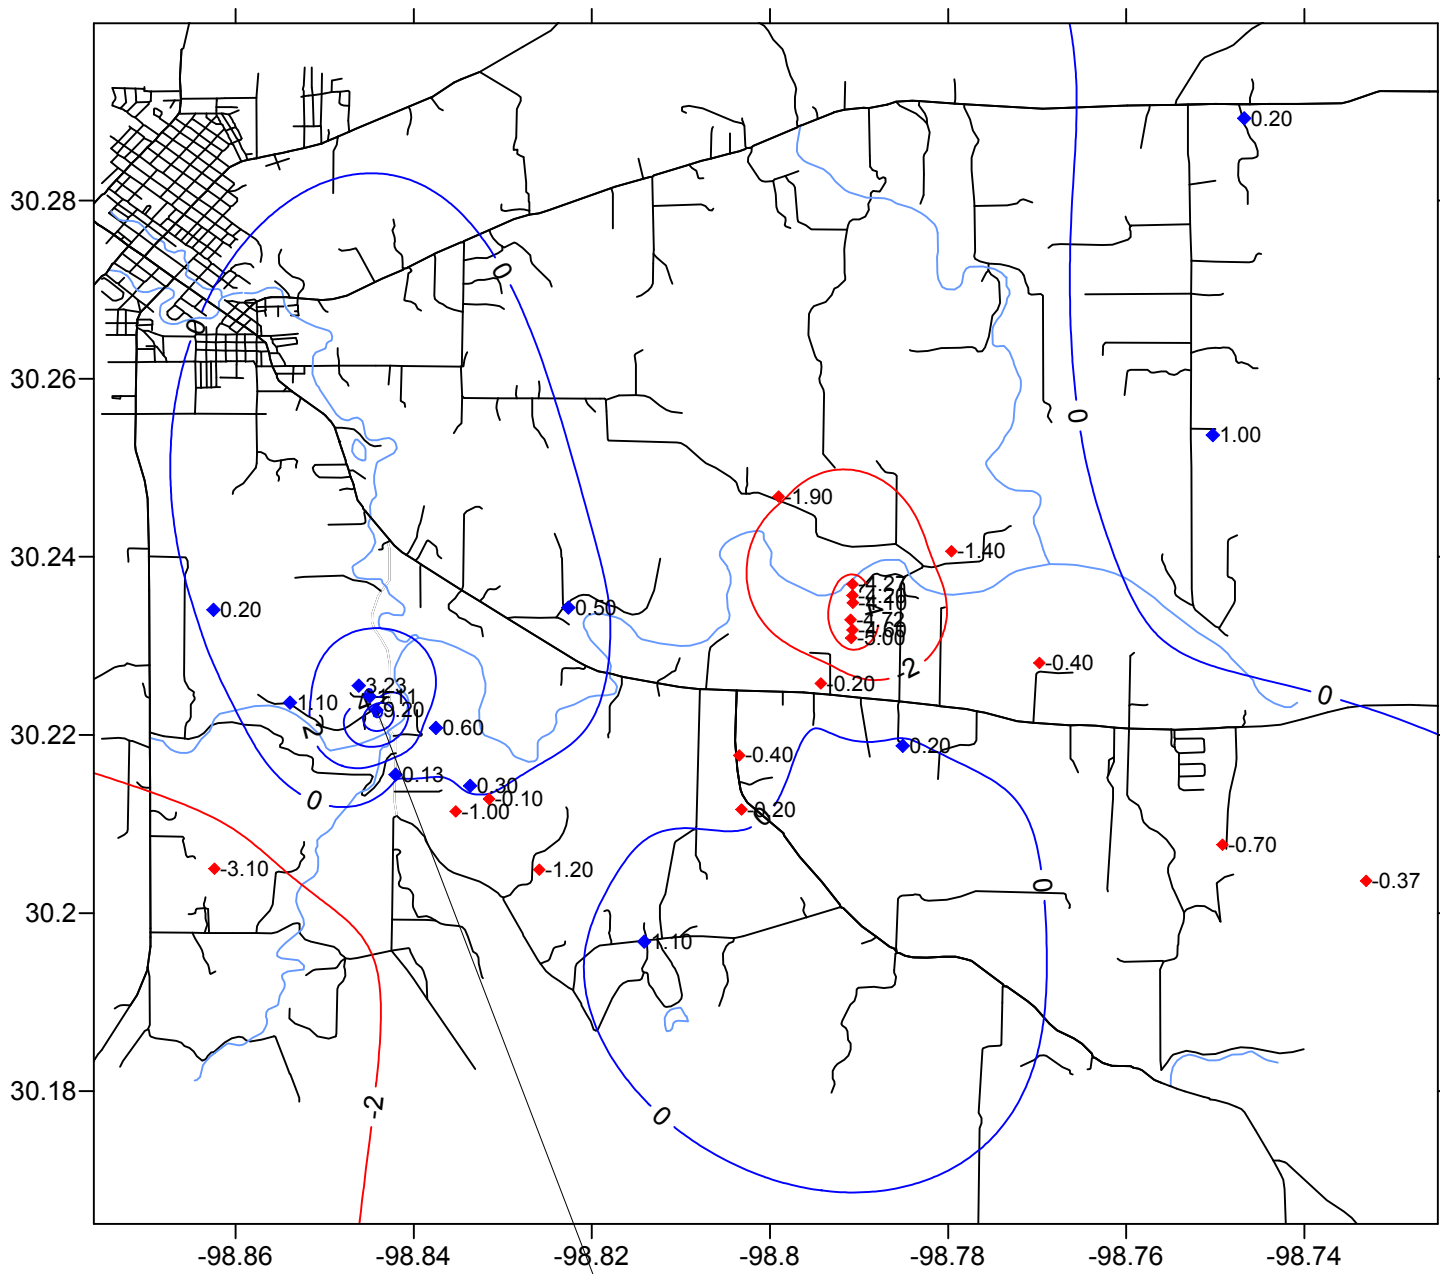

Ellenburger Water Levels Differences In Feet Between June 6, 2014 & July 3, 2014

- ◆ Gains
- ◆ Losses

Well pumping at June measurement