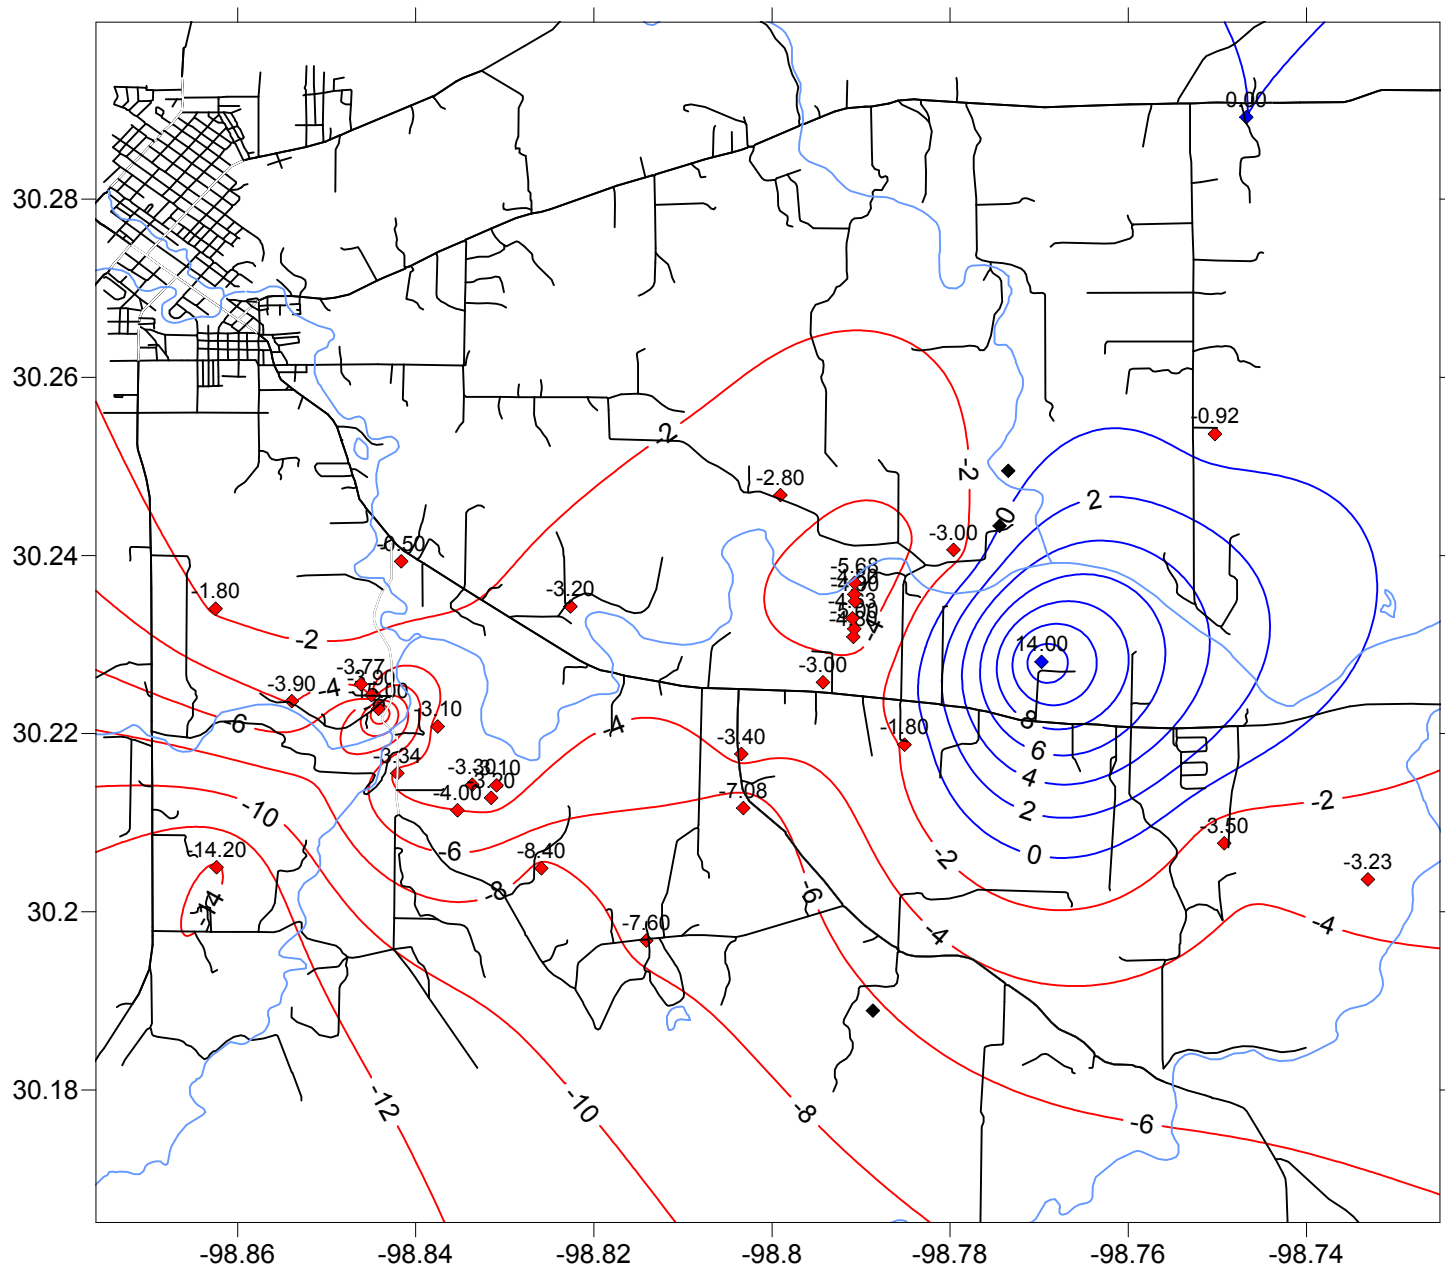

Ellenburger Water Levels Differences In Feet Between June 7, 2013 & July 3, 2013

- ◆ Gains
- ◆ Losses
- ◆ No measurement between both months