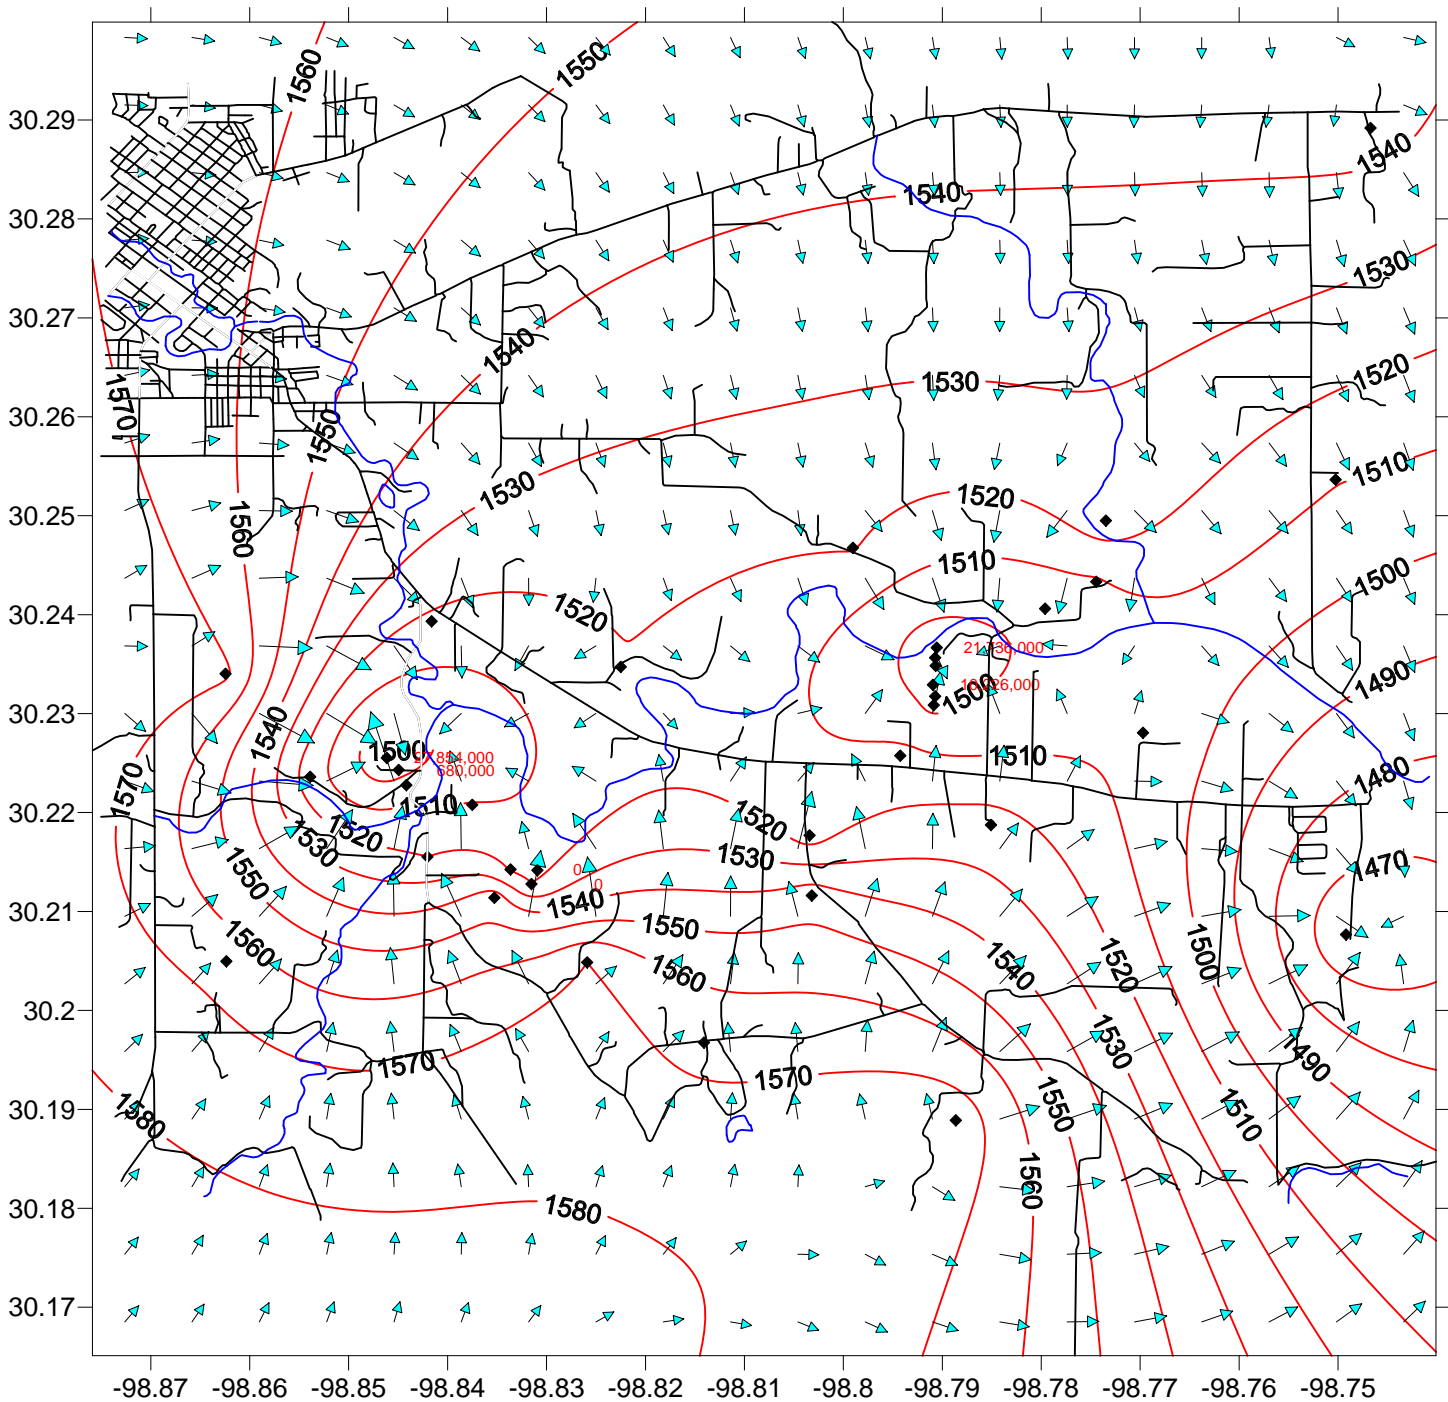

# Ellenburger Water Levels Feet Above Sea Level January 5, 2011

\*Red numbers are the cumulative production in gallons between December 3, 2010 and January 5, 2011.