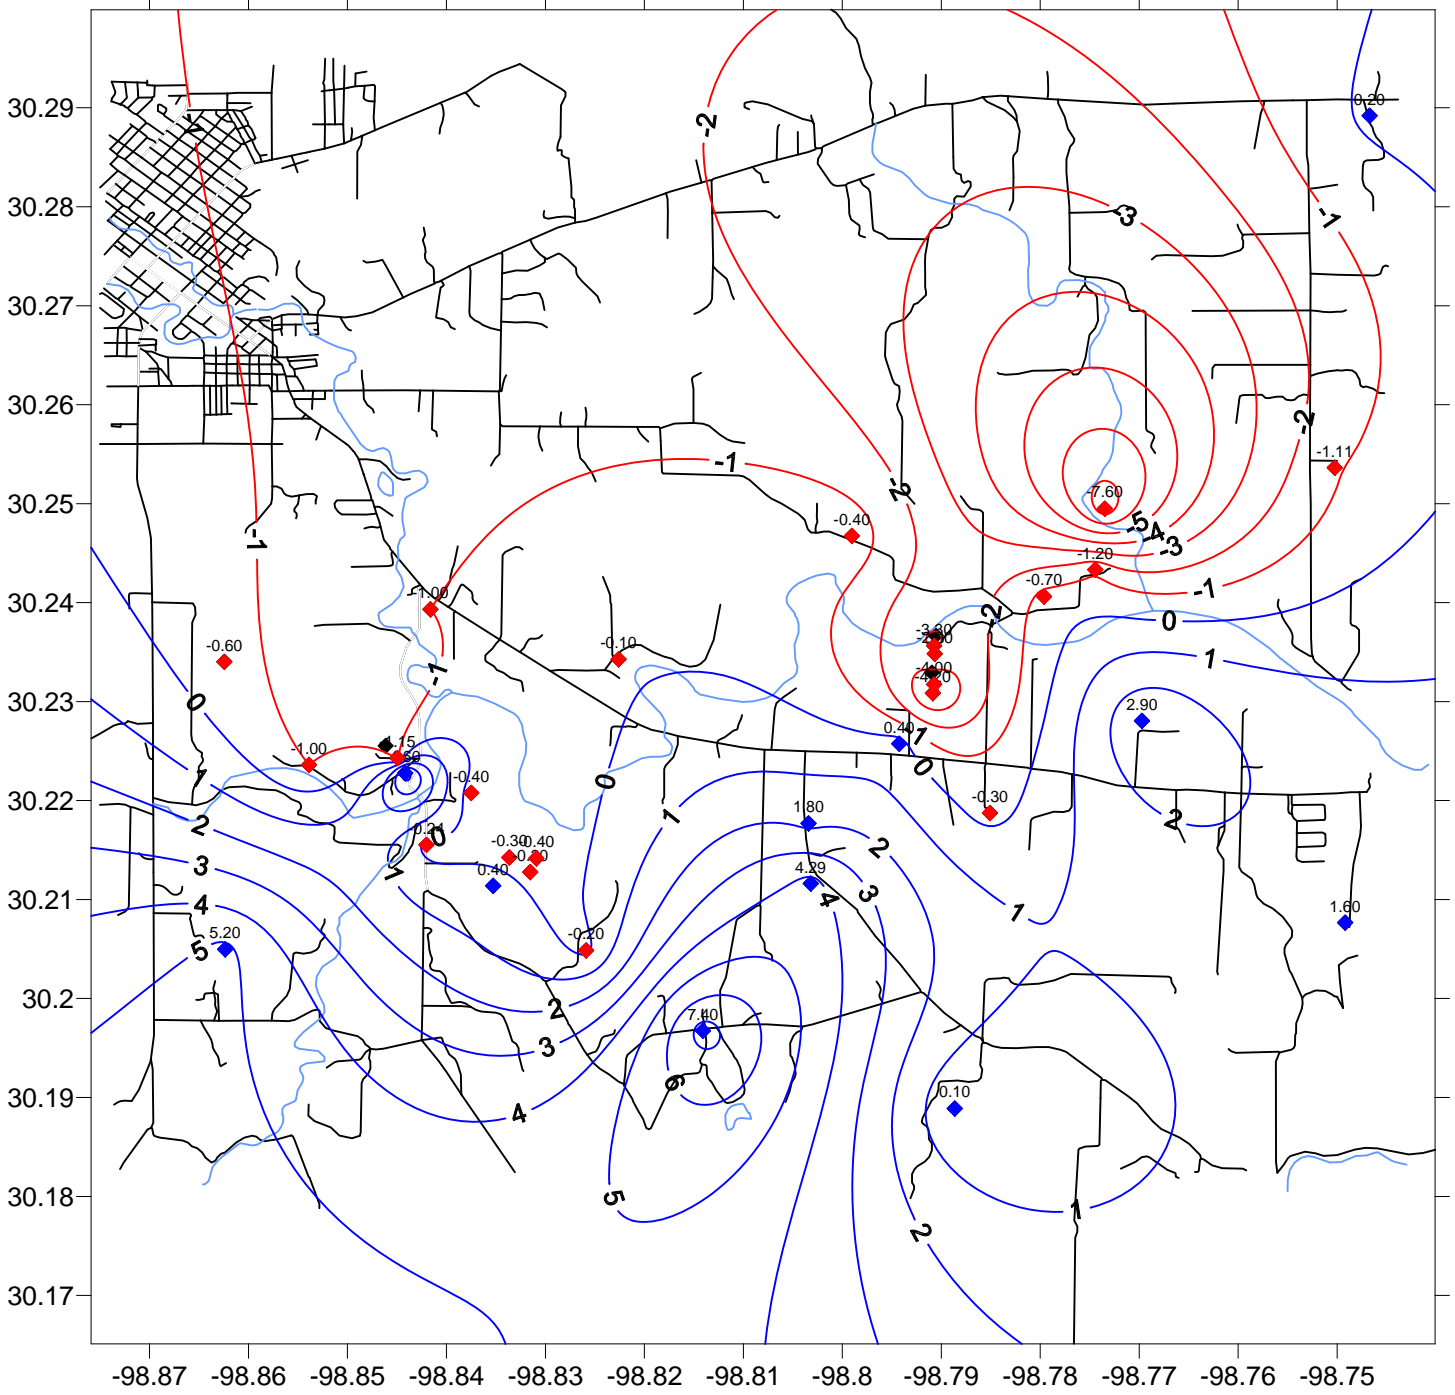

# Ellenburger Water Levels Differences In Feet Between September 8, 2011 and October 5, 2011

- ◆ Gains
- ◆ Losses
- ◆ No measurement