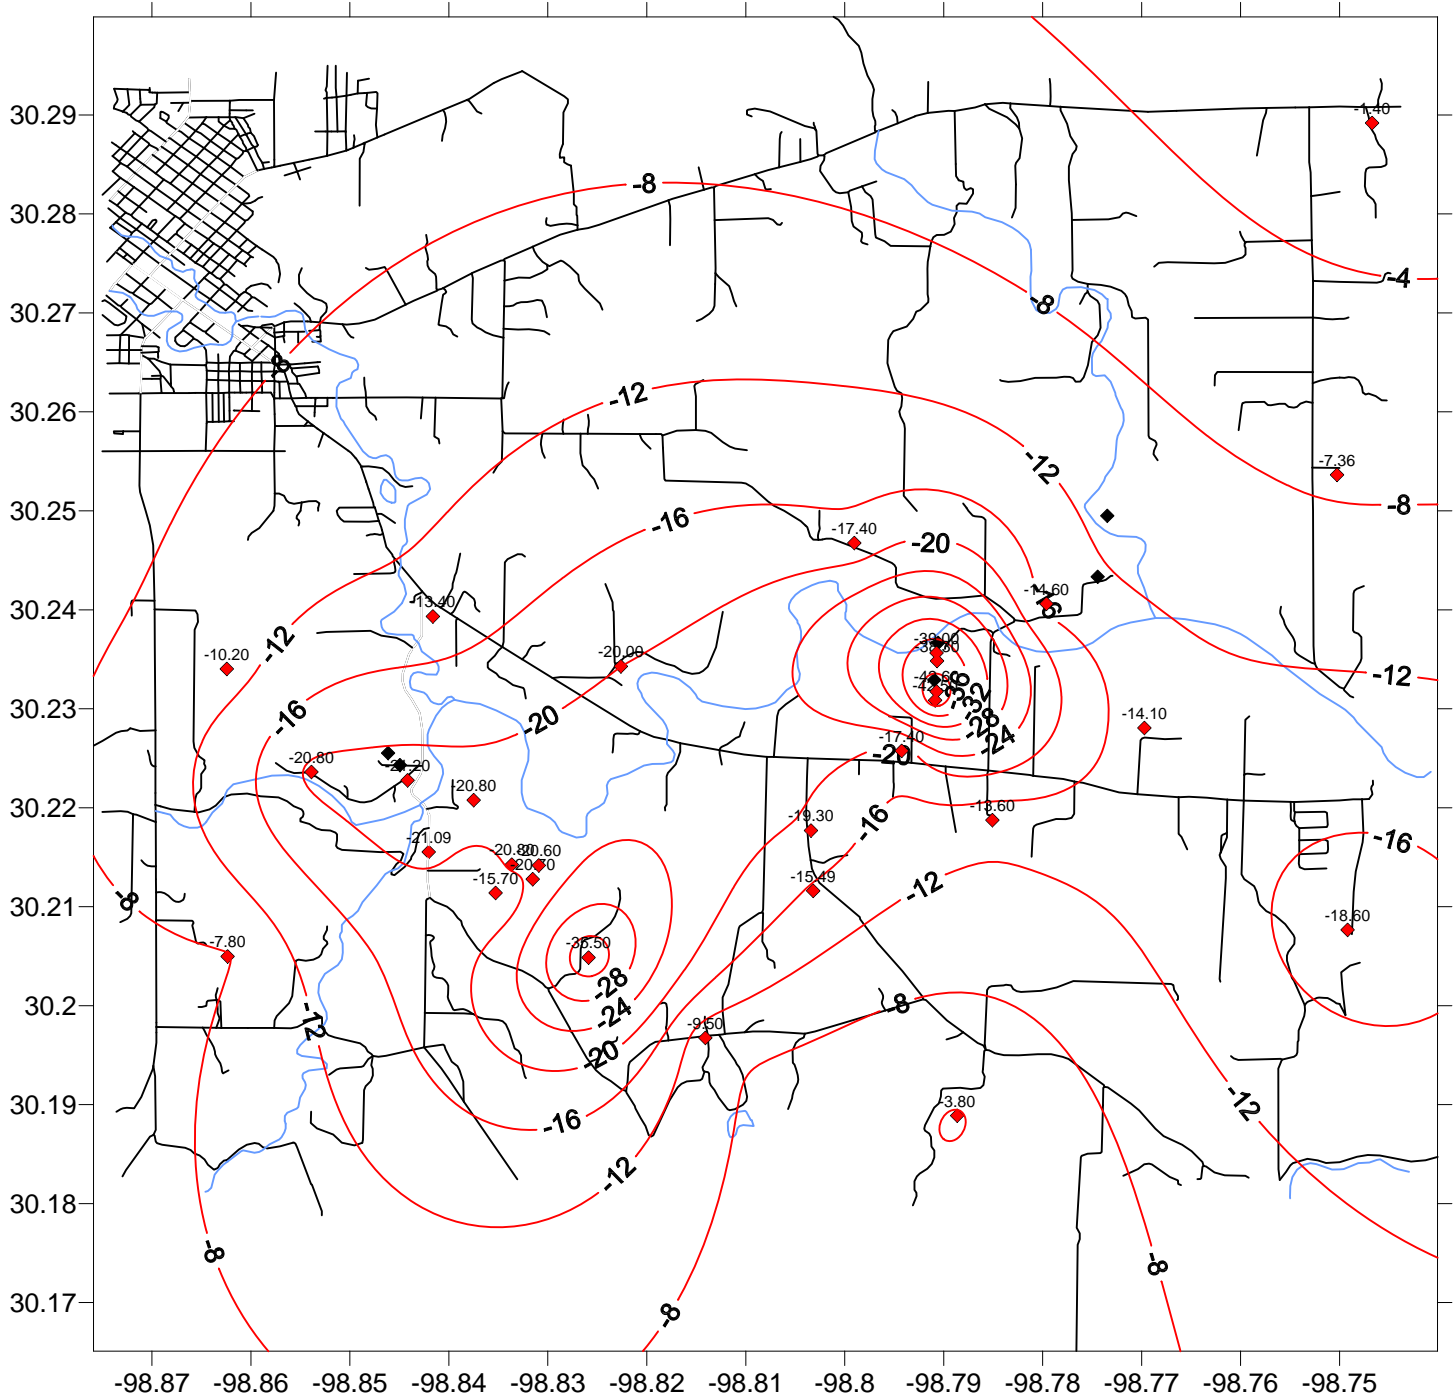

Ellenburger Water Levels Differences In Feet Between March 3, 2011 and August 3, 2011

- ◆ Gains
- ◆ Losses
- ◆ No measurement from both months to compare