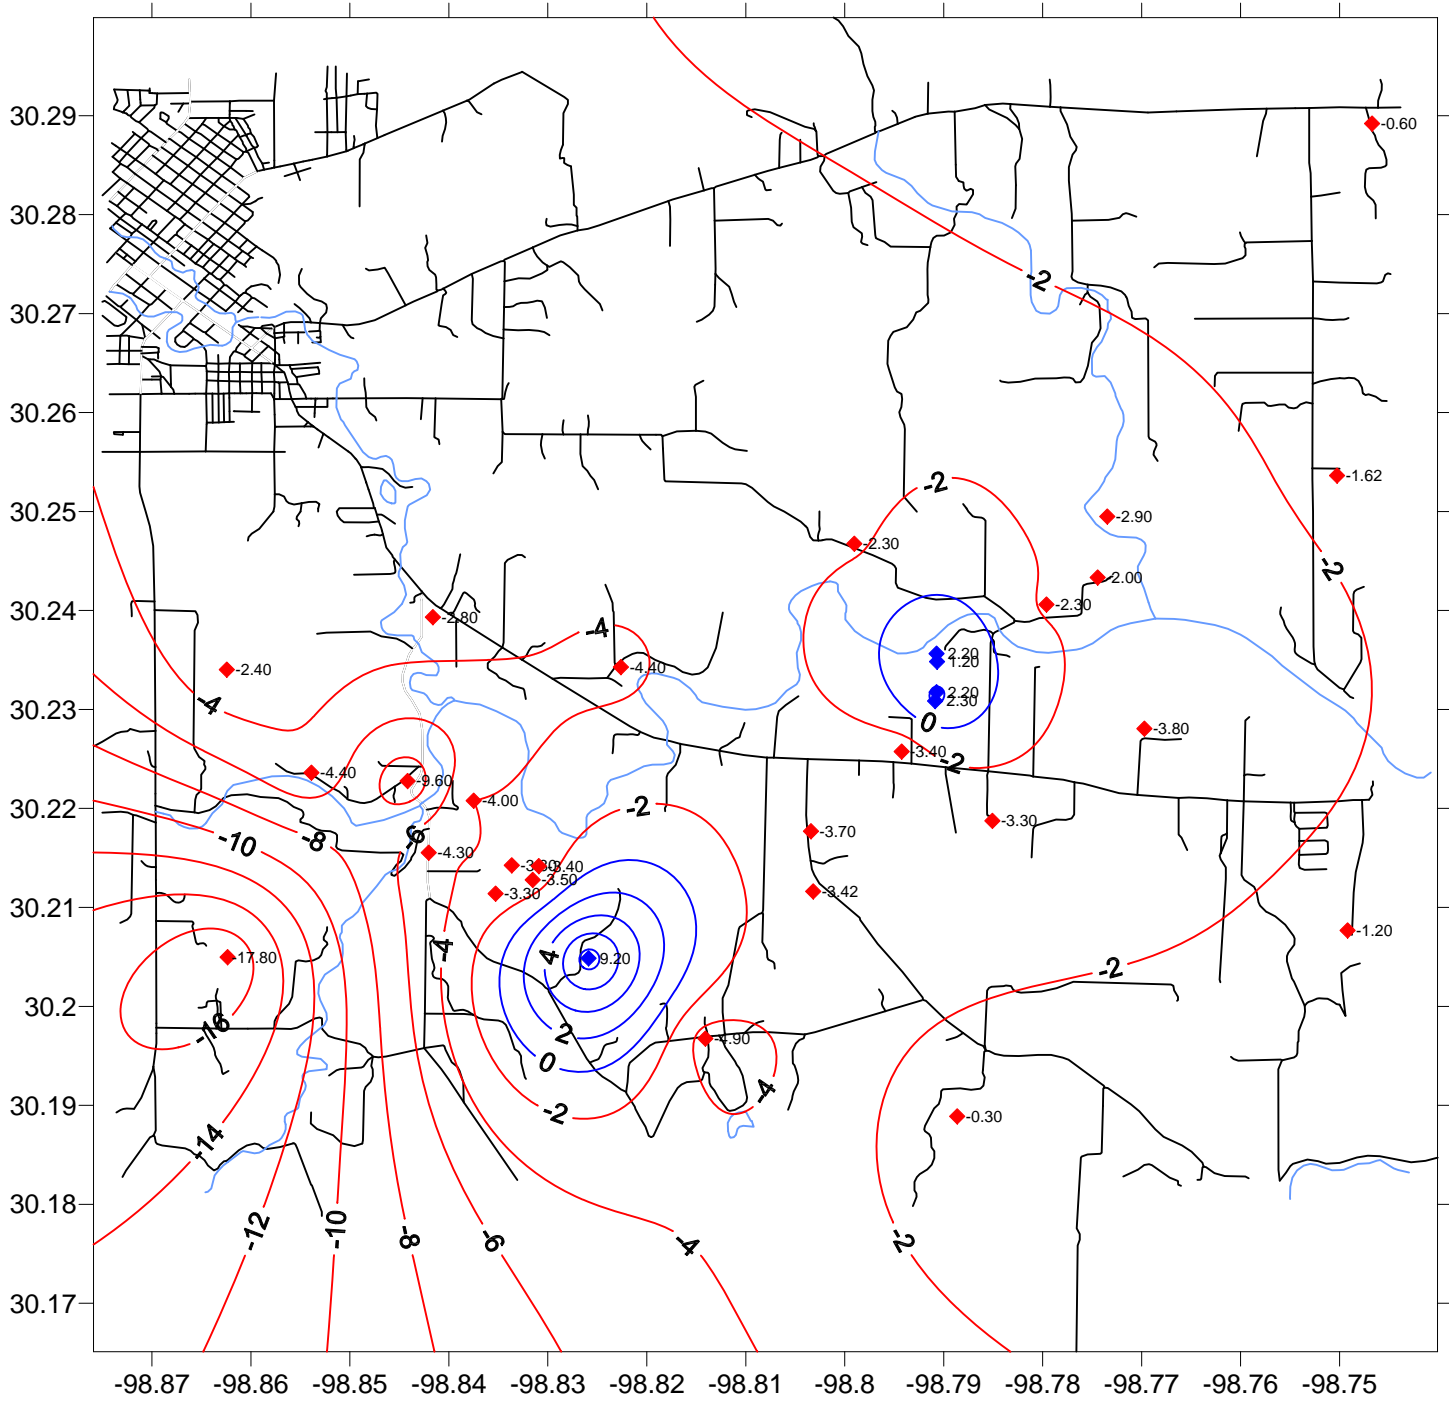

Ellenburger Water Levels Differences In Feet Between August 3, 2011 and September 8, 2011

◆ Gains
◆ Losses