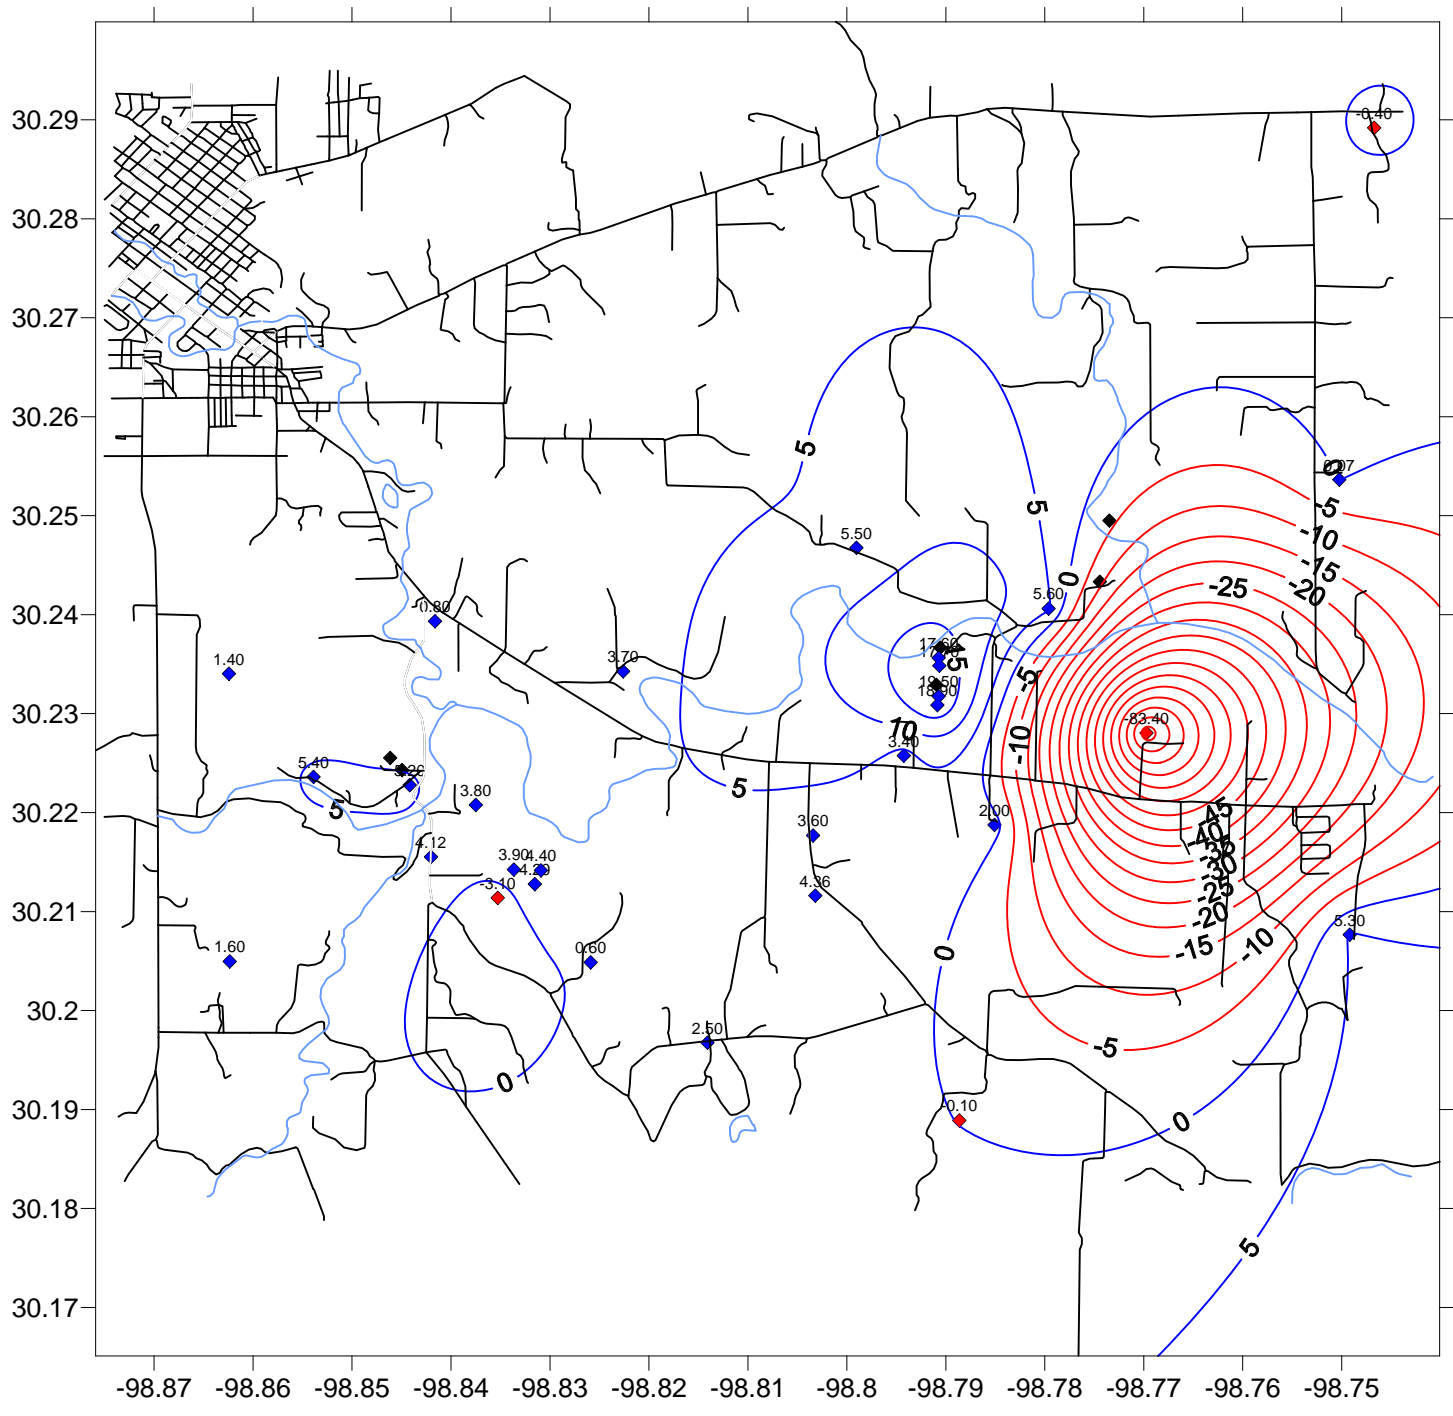

# Ellenburger Water Levels Differences In Feet Between November 2, 2011 and December 9, 2011

- ◆ Gains
- ◆ Losses
- ◆ No measurement between both months