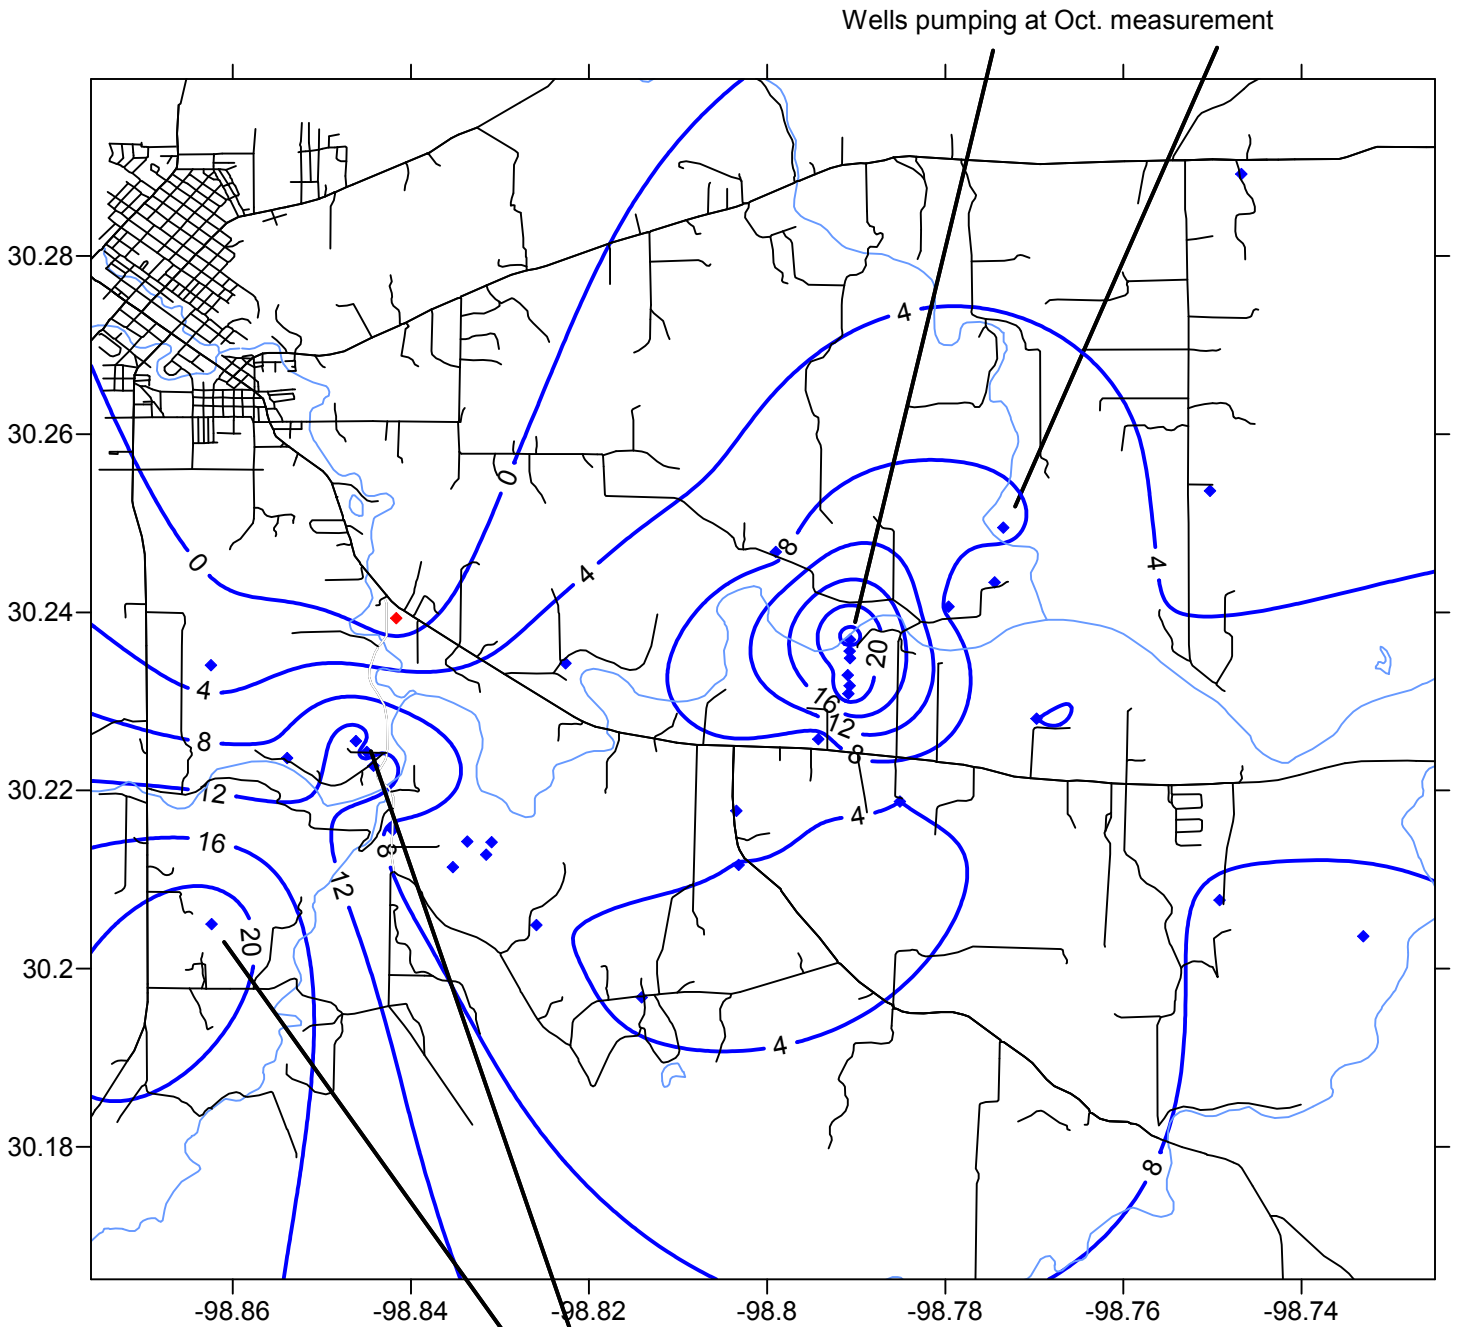

Ellenburger Water Levels Differences In Feet Between October 2, 2013 & December 4, 2013

- ◆ Gains
- ◆ Losses

Wells pumping at Oct. measurement