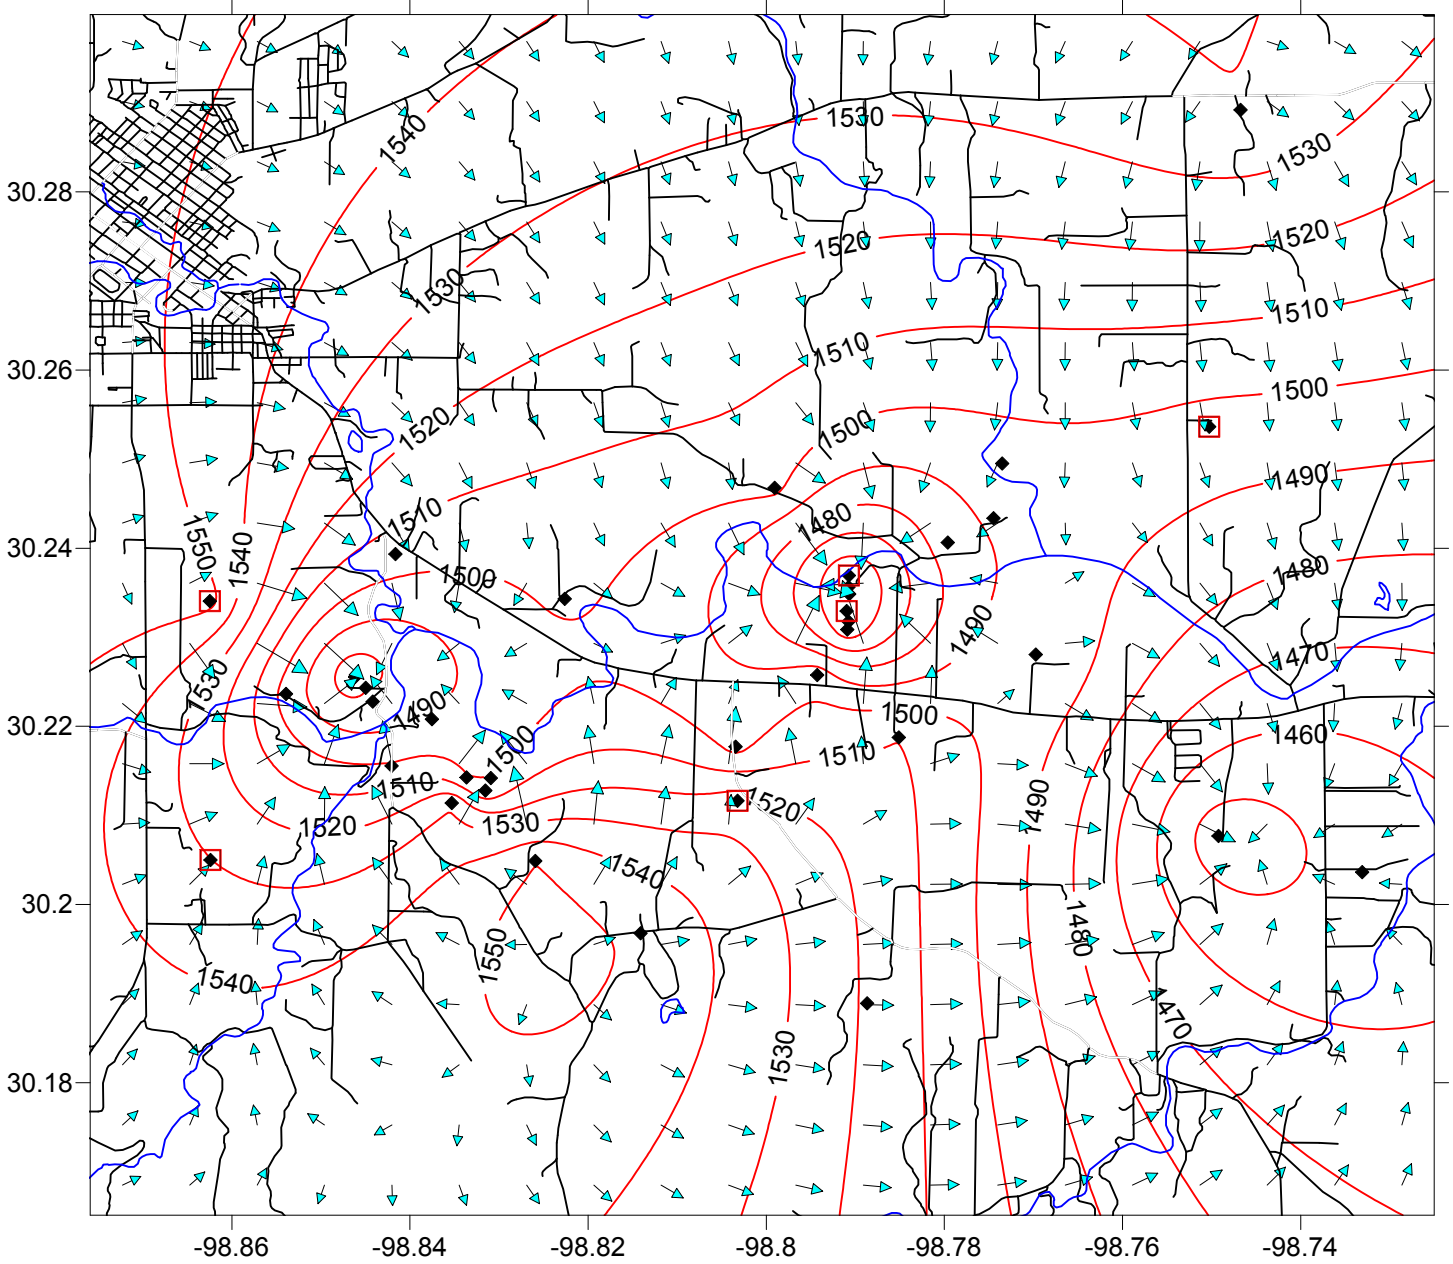

**Ellenburger Water Levels
Feet Above Sea Level
August 9, 2013**

- ◆ Monitor Well Location
- ◆ Lowest Water Level Measurement