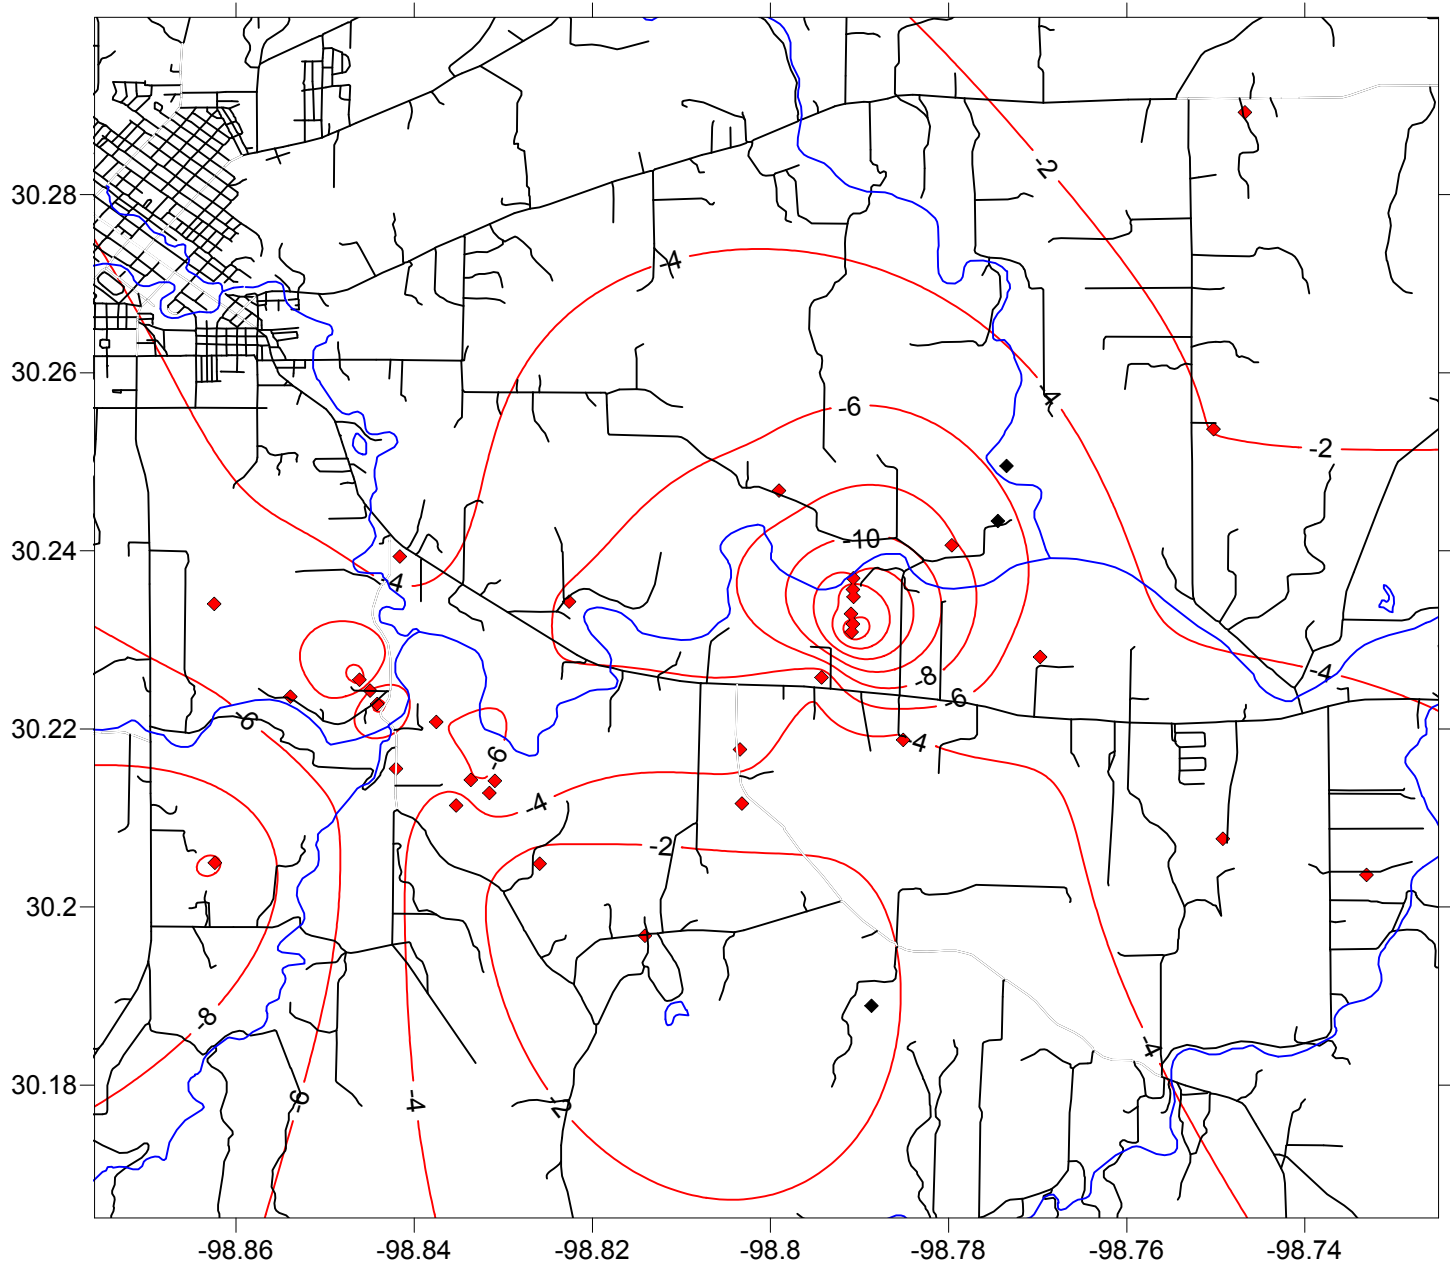

Ellenburger Water Levels Differences In Feet Between July 3, 2013 & August 9, 2013

- ◆ Gains
- ◆ Losses
- ◆ No measurement between months