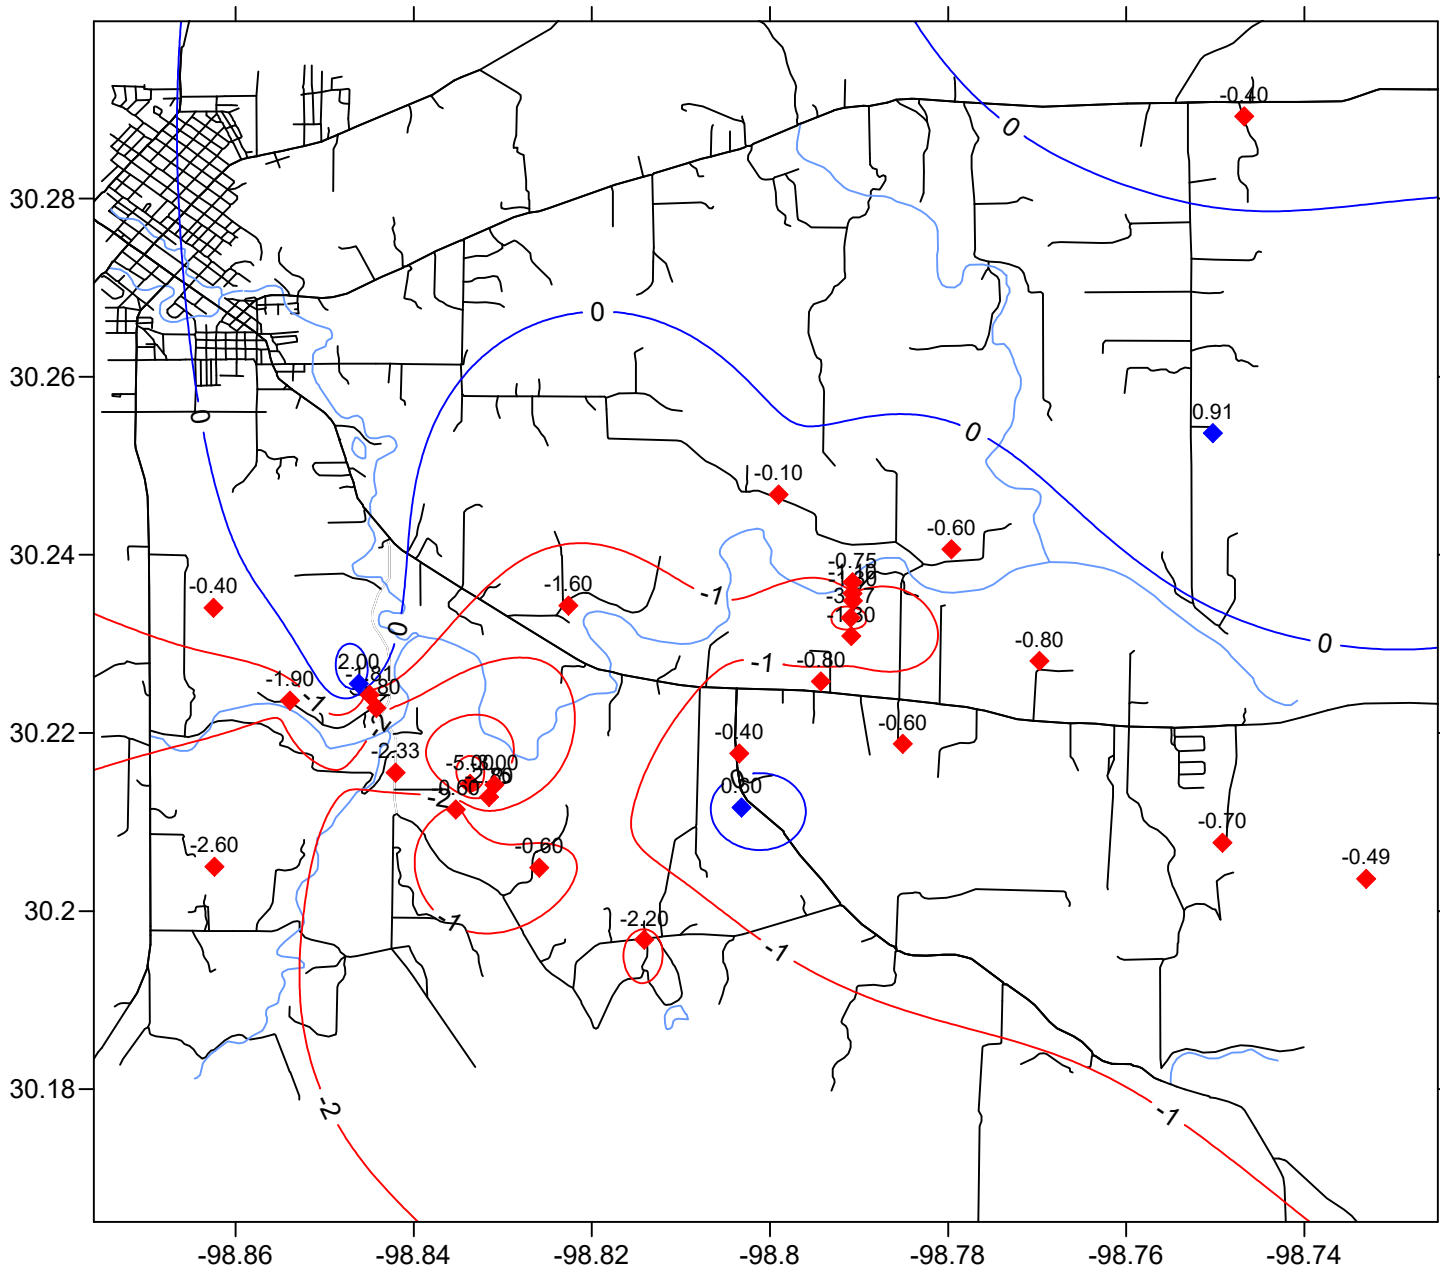

Ellenburger Water Levels Differences In Feet Between March 8, 2017 & April 5, 2017

- ◆ Gains
- ◆ Losses