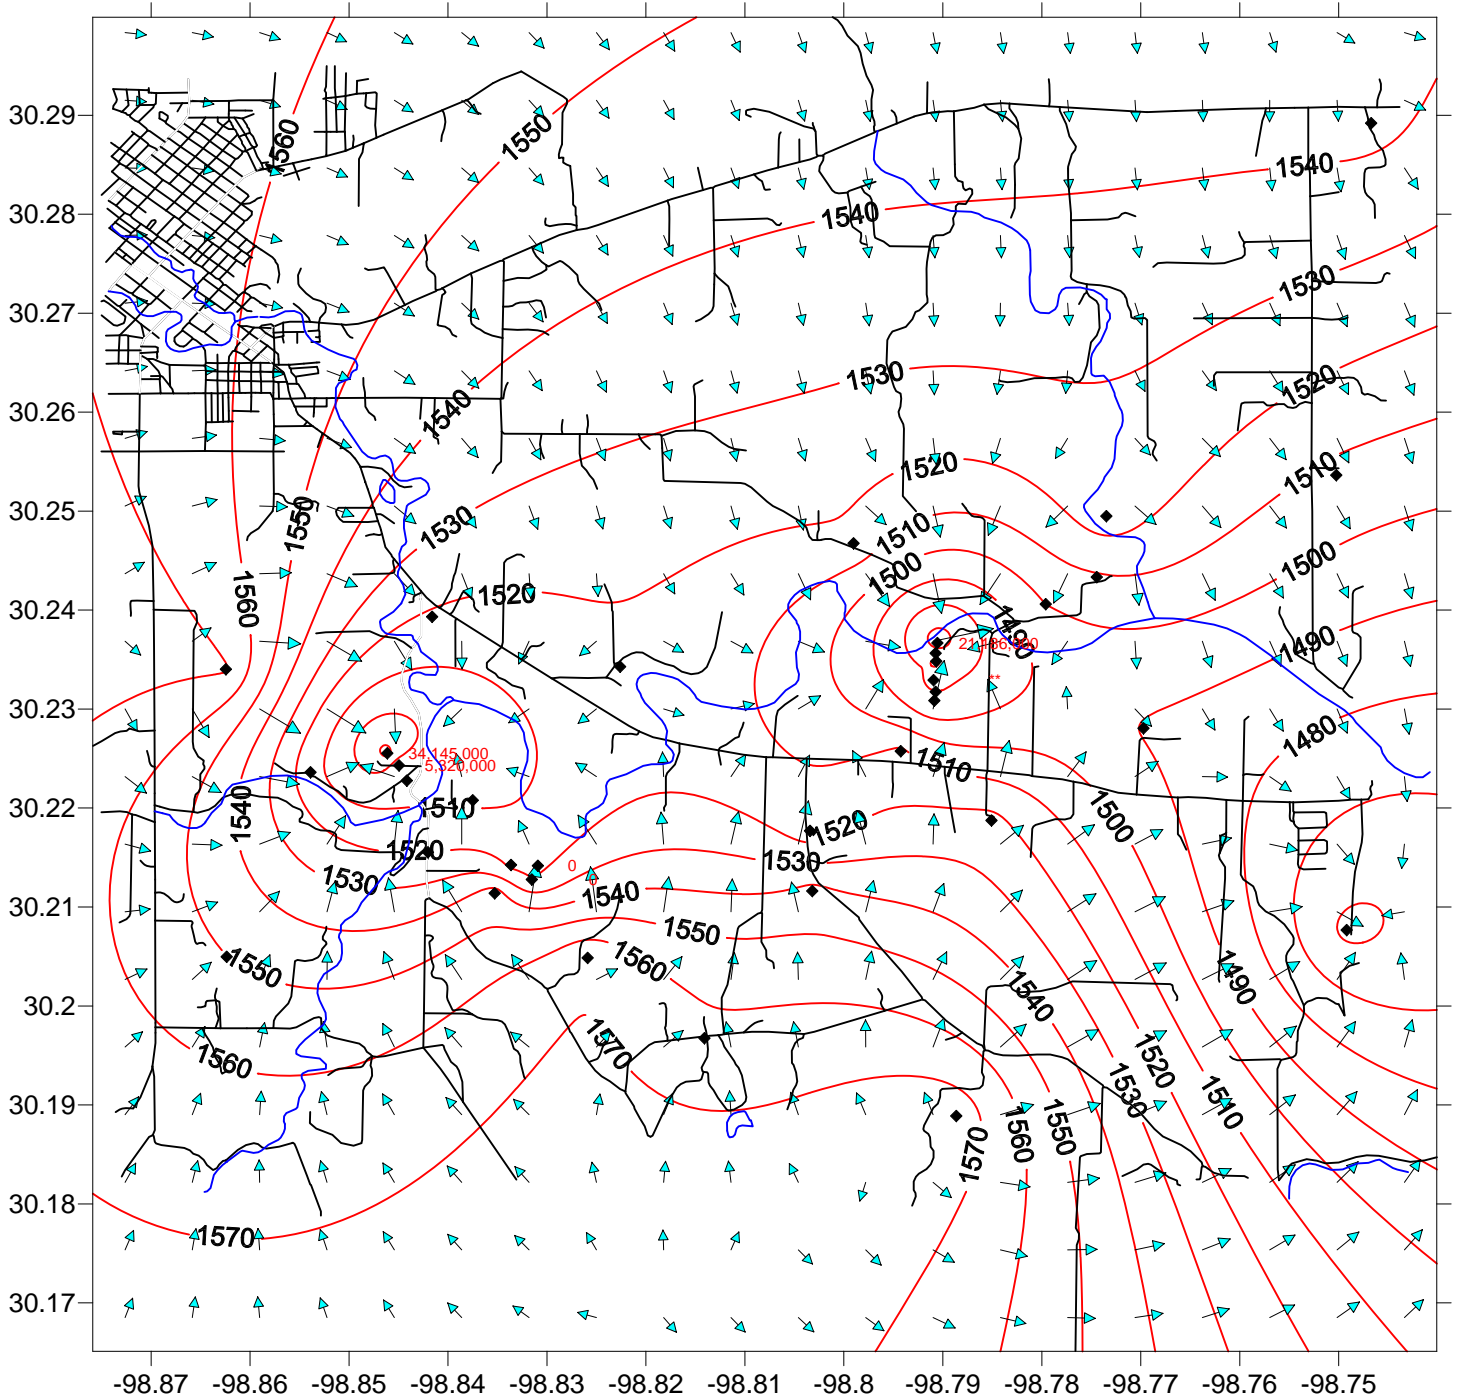

**Ellenburger Water Levels  
Feet Above Sea Level  
April 6, 2011**

\*Red numbers are the cumulative production in gallons between March 3, 2011 and April 6, 2011.

\*\*GM-00022 (K3) - meter broken (February)