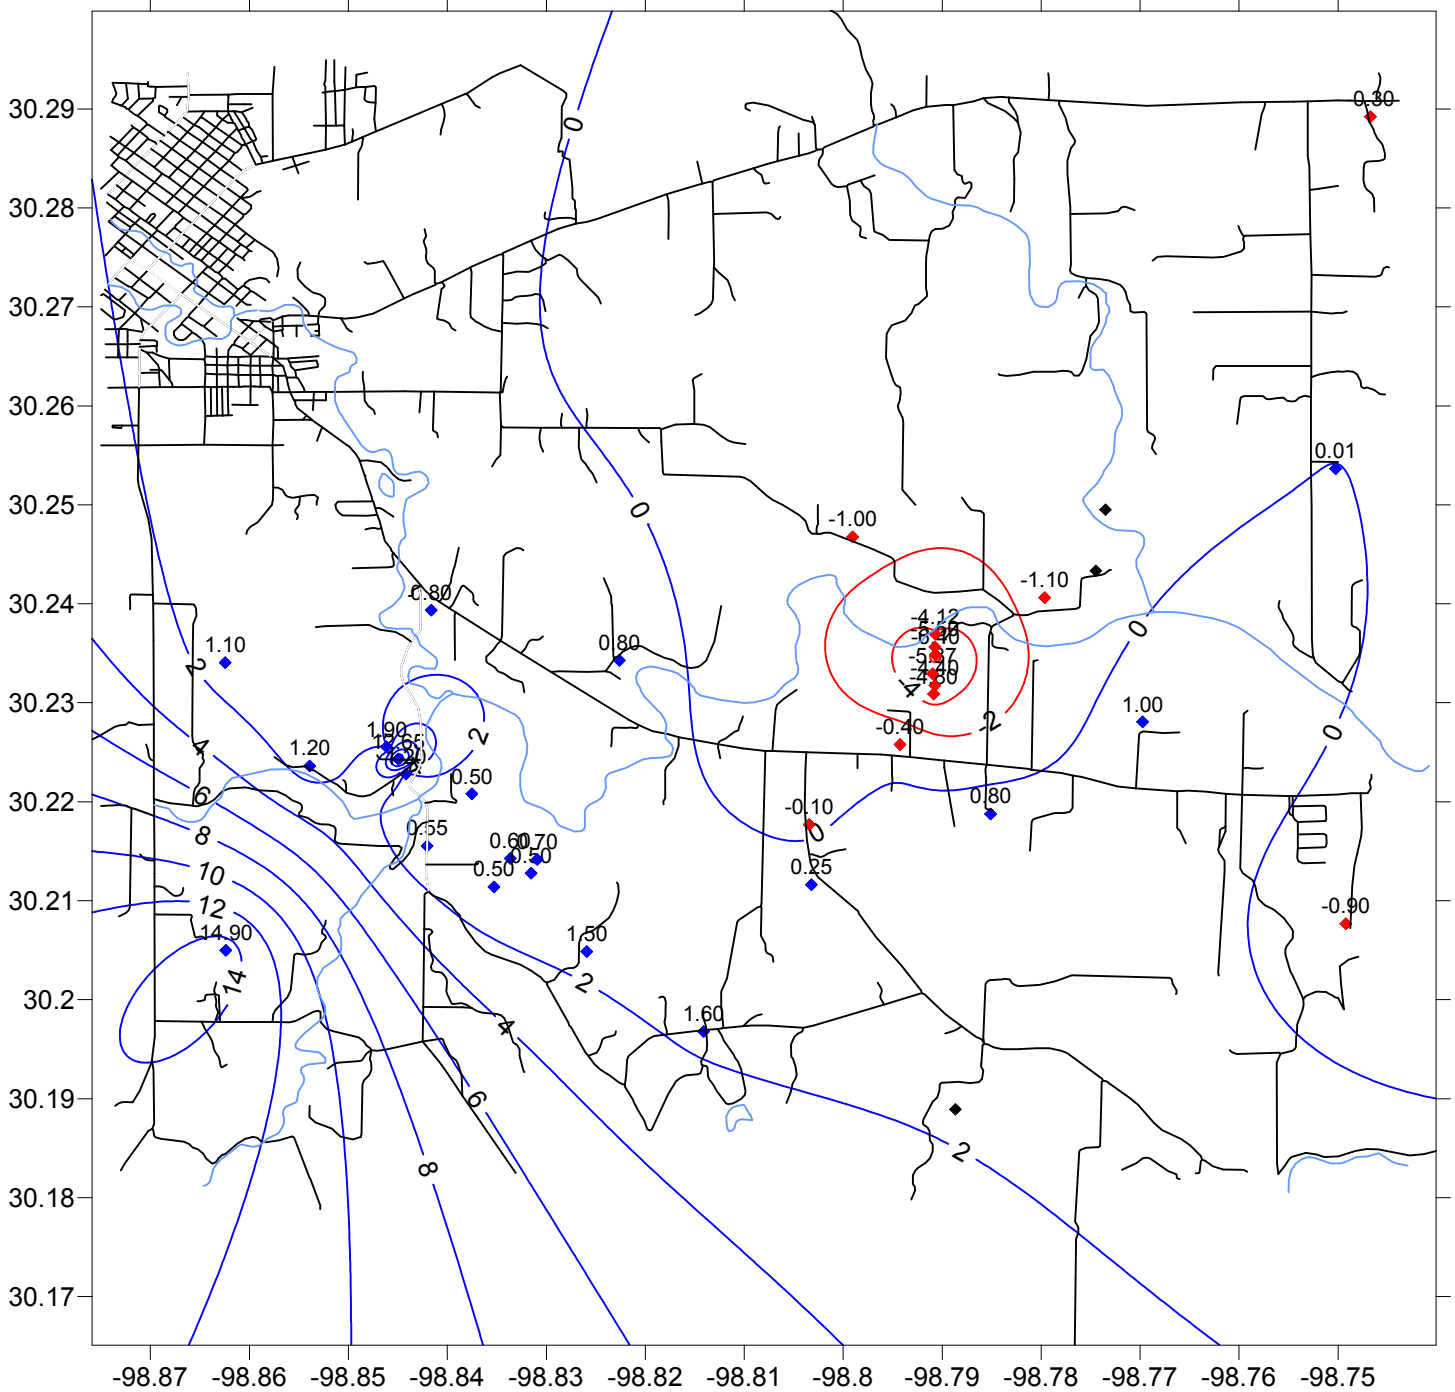

Ellenburger Water Levels Differences In Feet Between March 7, 2013 & April 2, 2013

- ◆ Gains
- ◆ Losses
- ◆ No measurement between both months