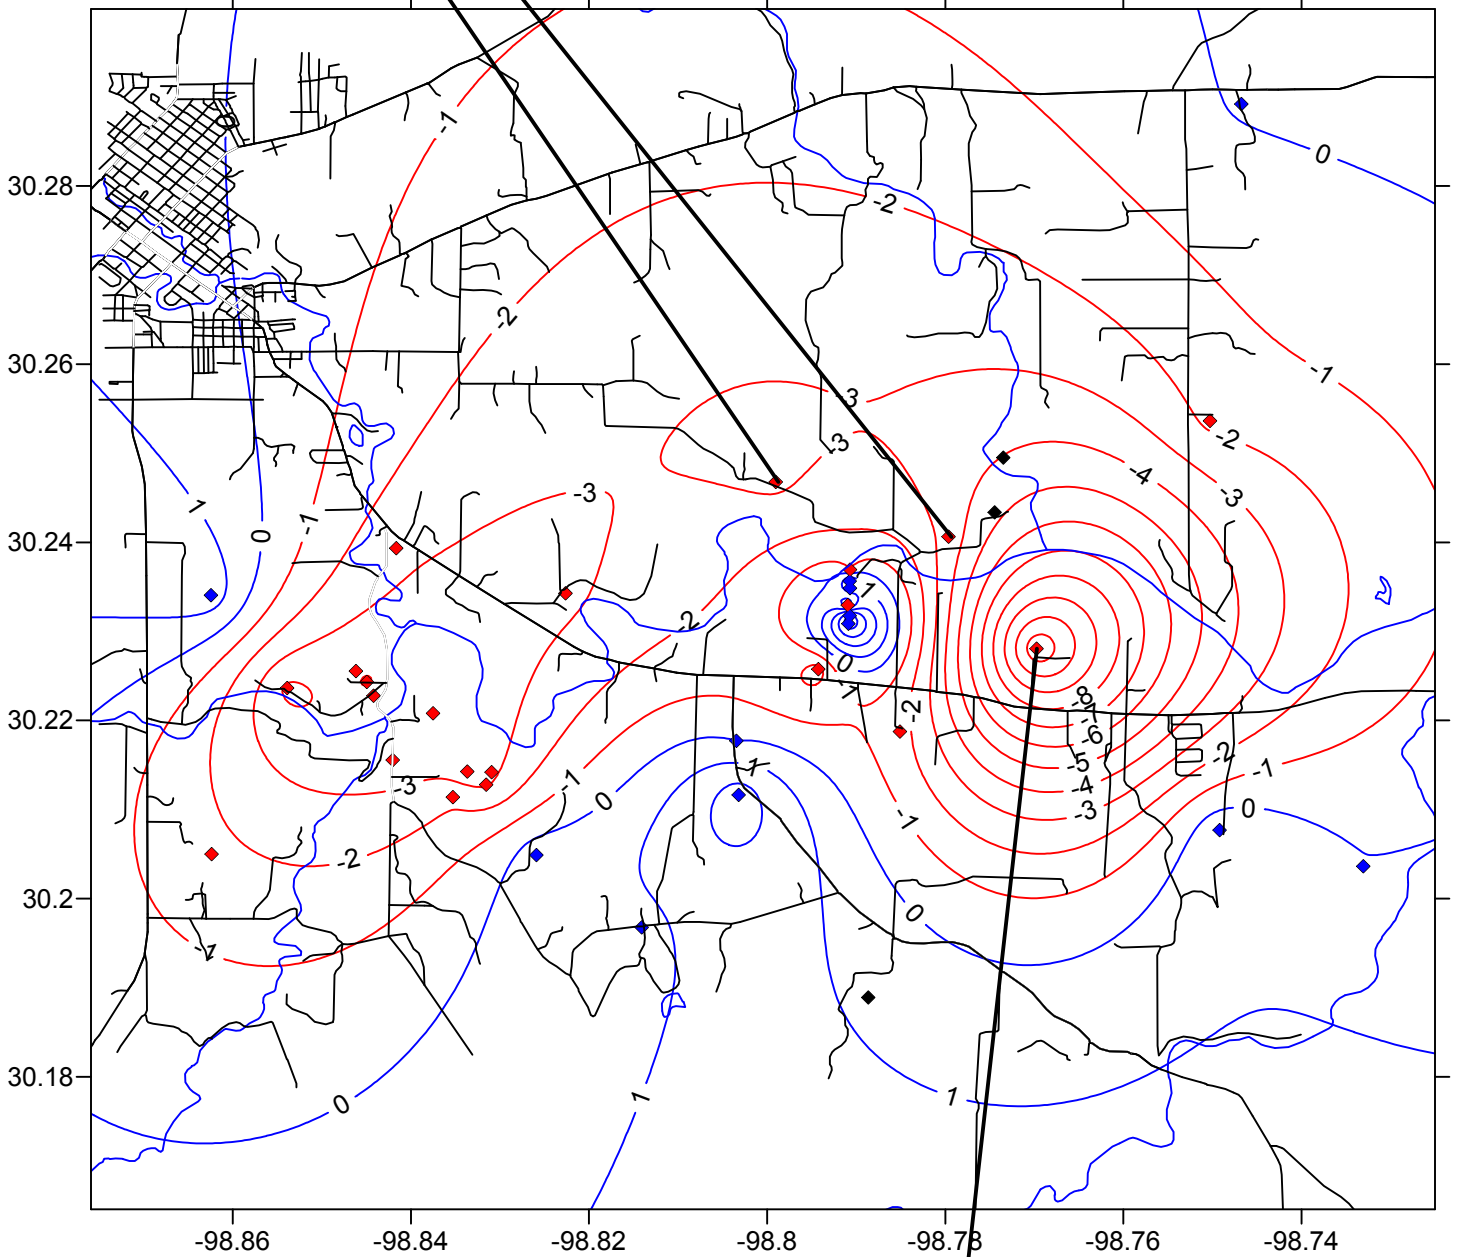

# Ellenburger Water Levels Differences In Feet Between August 9, 2013 & September 6, 2013

Well pumping at 9/6/2013 measurement

Well recovering pumping on/off at 9/6/2013 measurement

- ◆ Gains
- ◆ Losses
- ◆ No measurement between months