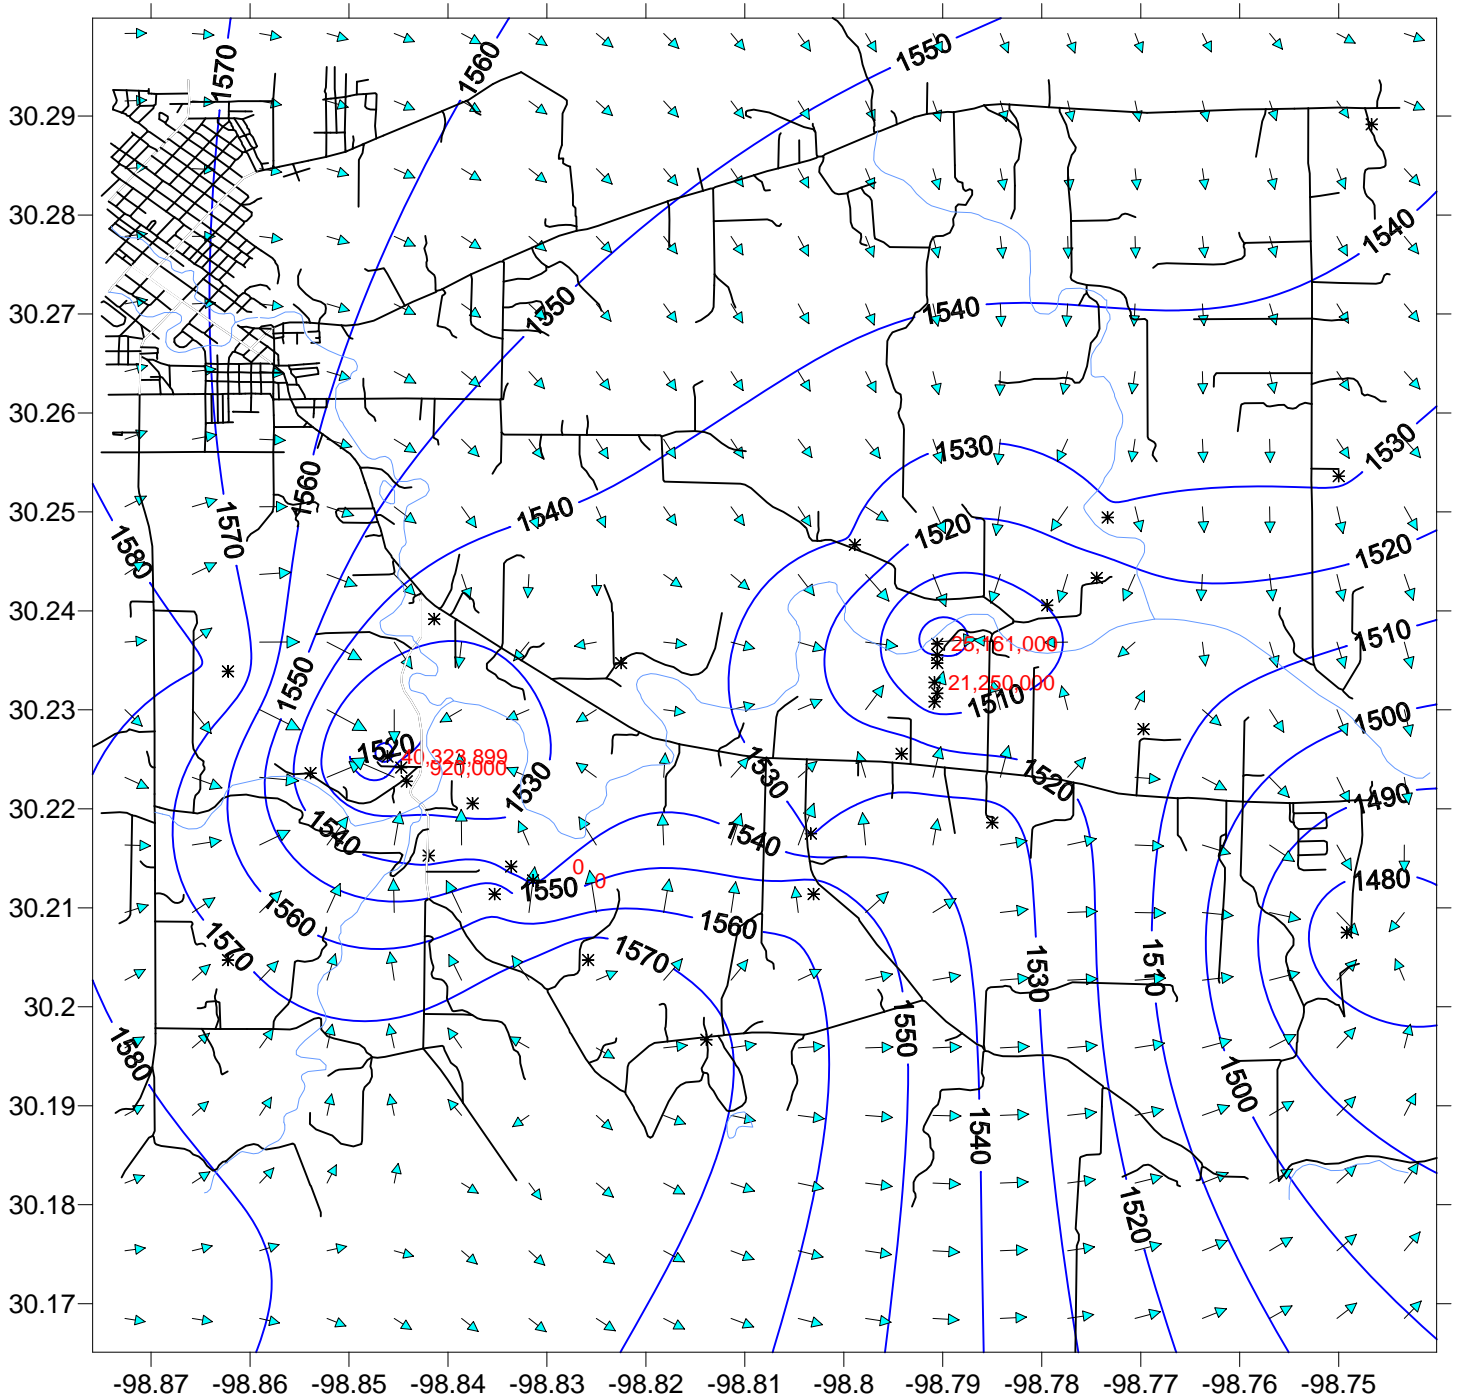

Ellenburger Water Levels
Feet Above Sea Level
September 10, 2007

*Red numbers are the cumulative production in gallons between August 1, 2007 and September 10, 2007.