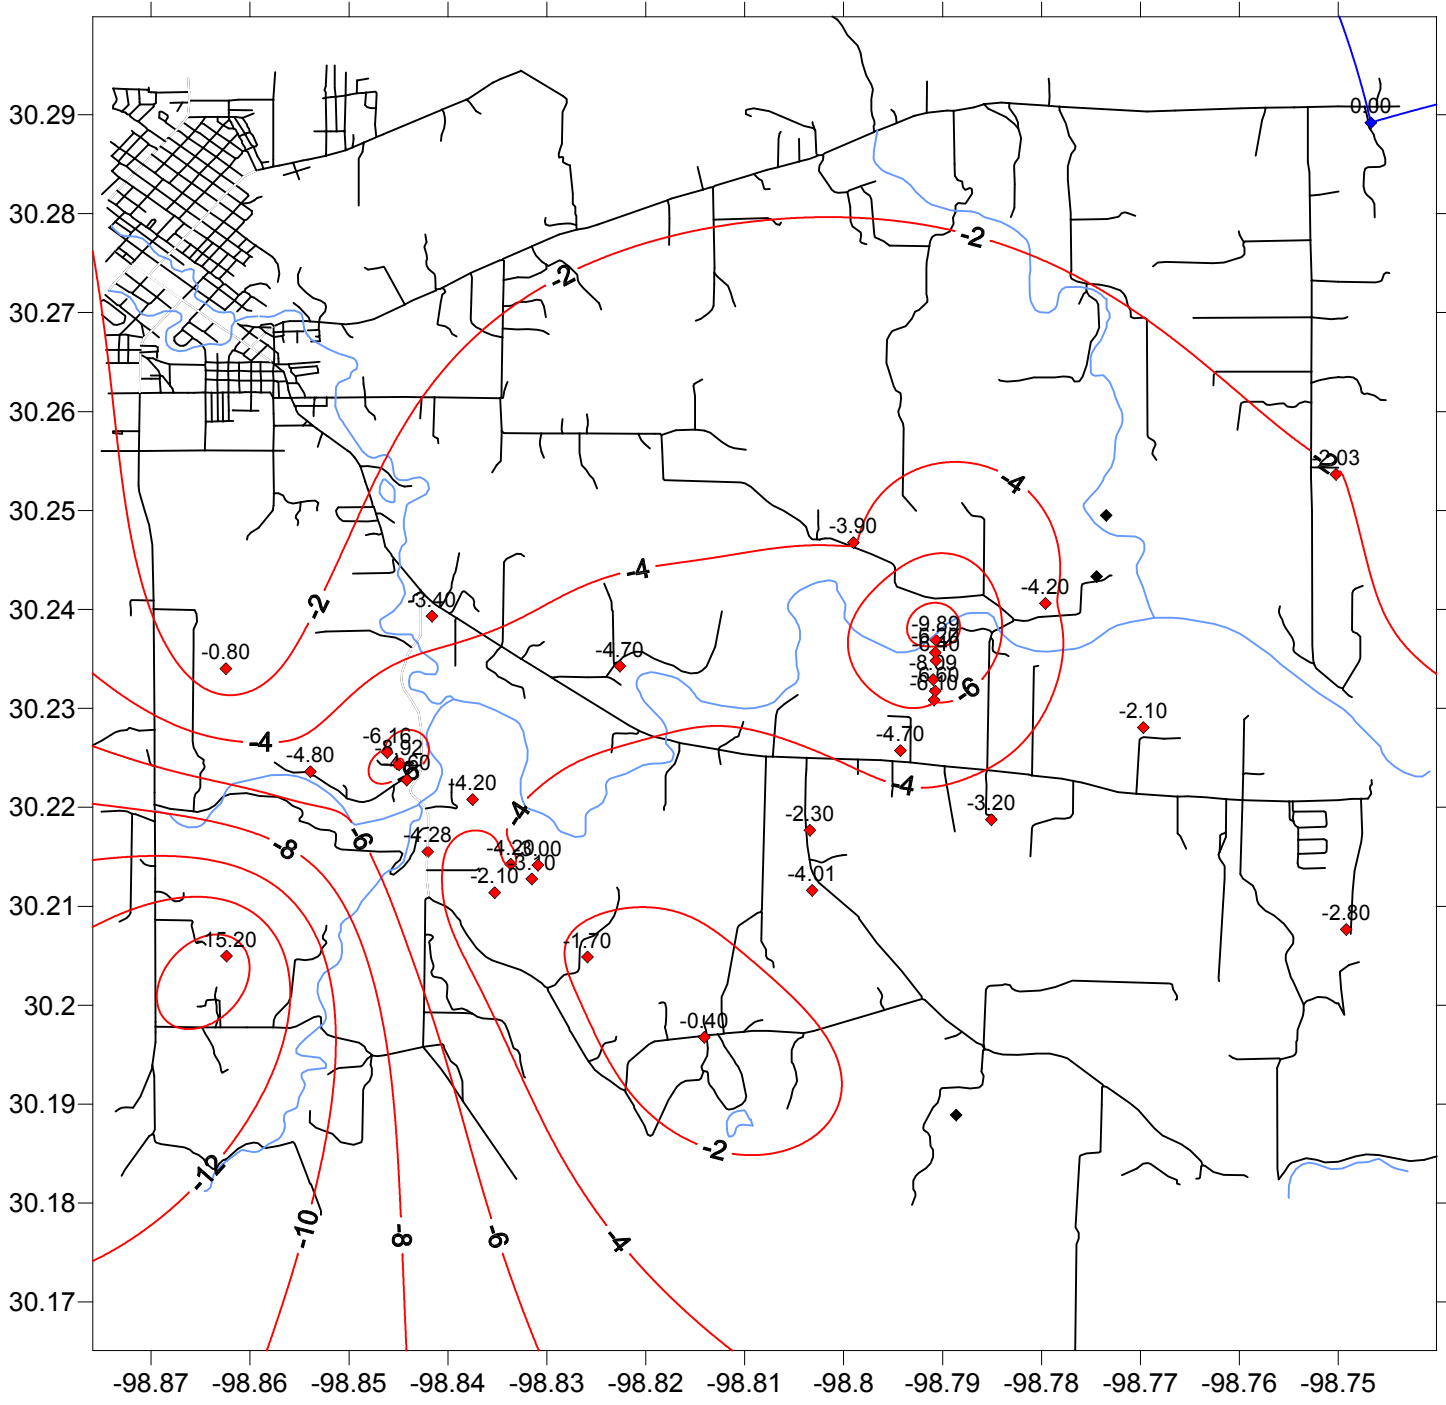

# Ellenburger Water Levels Differences In Feet Between August 2, 2012 and September 6, 2012

- ◆ Gains
- ◆ Losses
- ◆ No measurement between both months