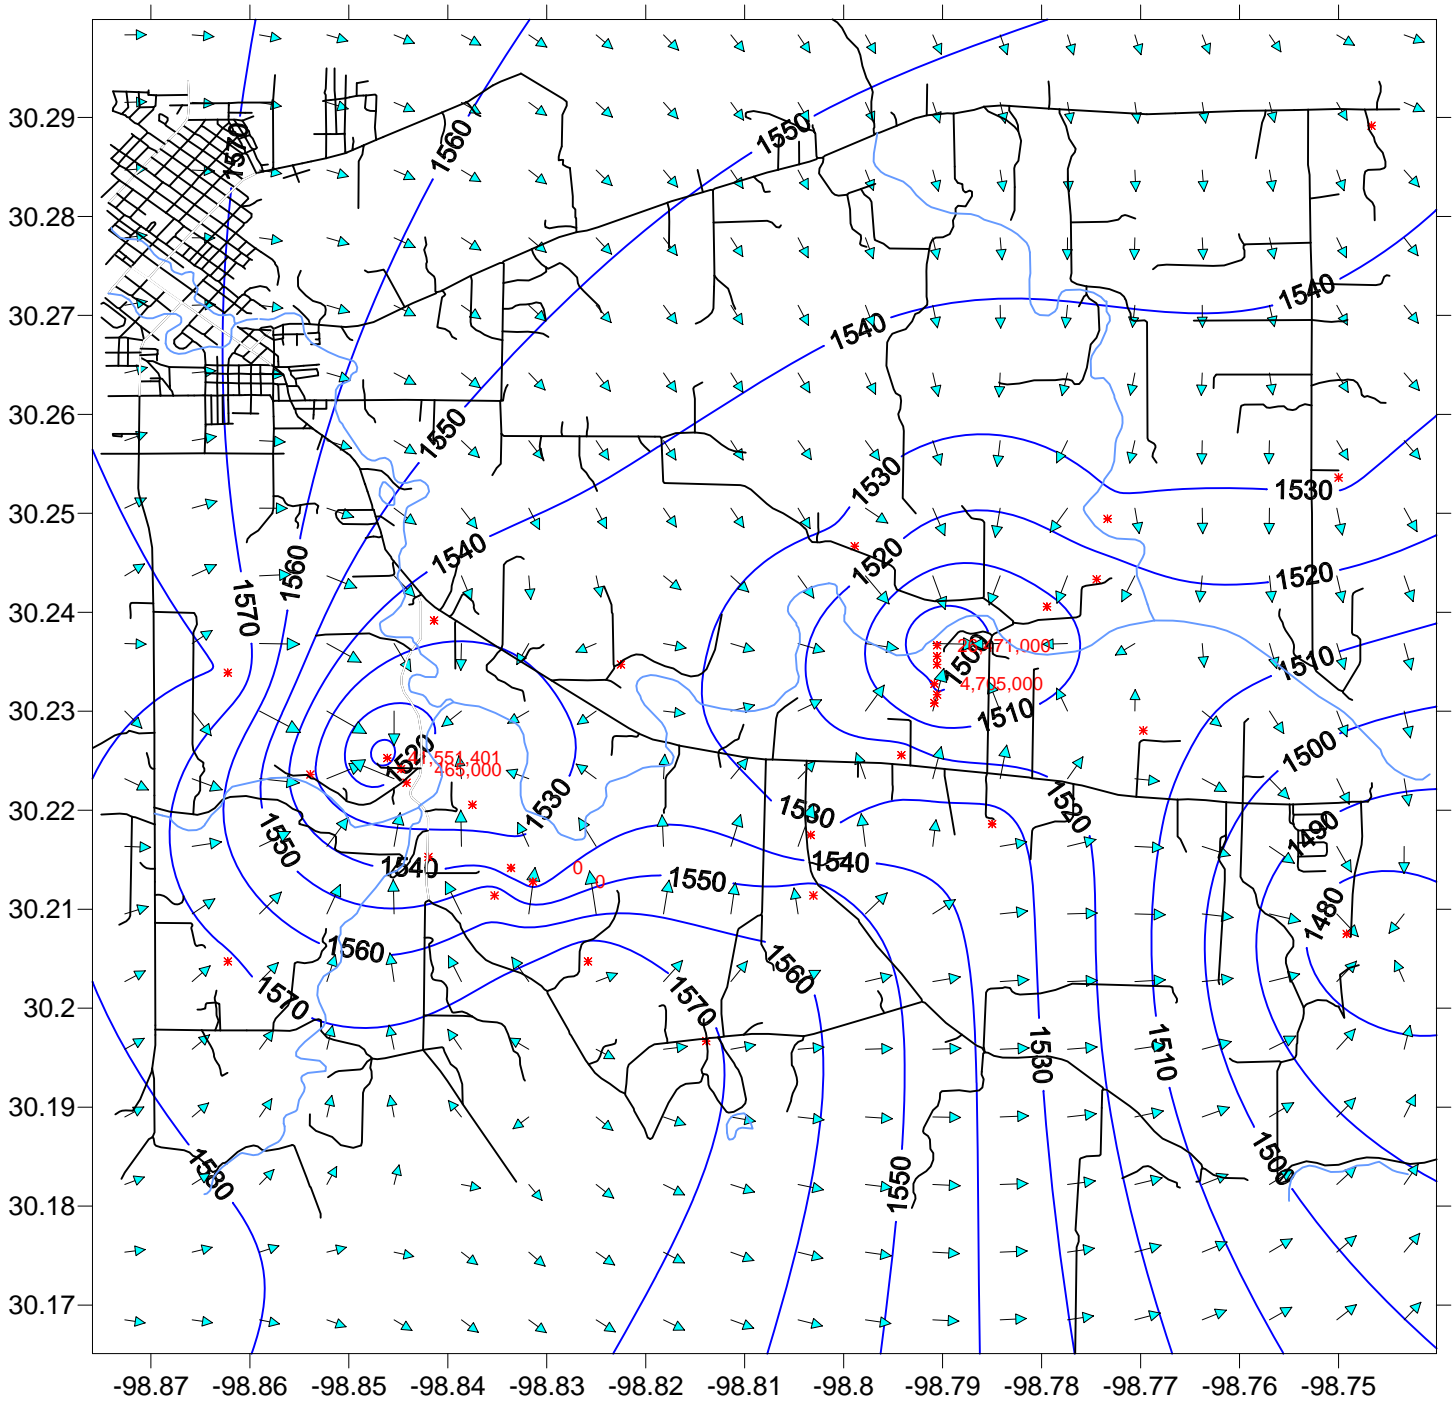

Ellenburger Water Levels
Feet Above Sea Level
October 4, 2007

*Red numbers are the cumulative production in gallons between September 10, 2007 and October 4, 2007.