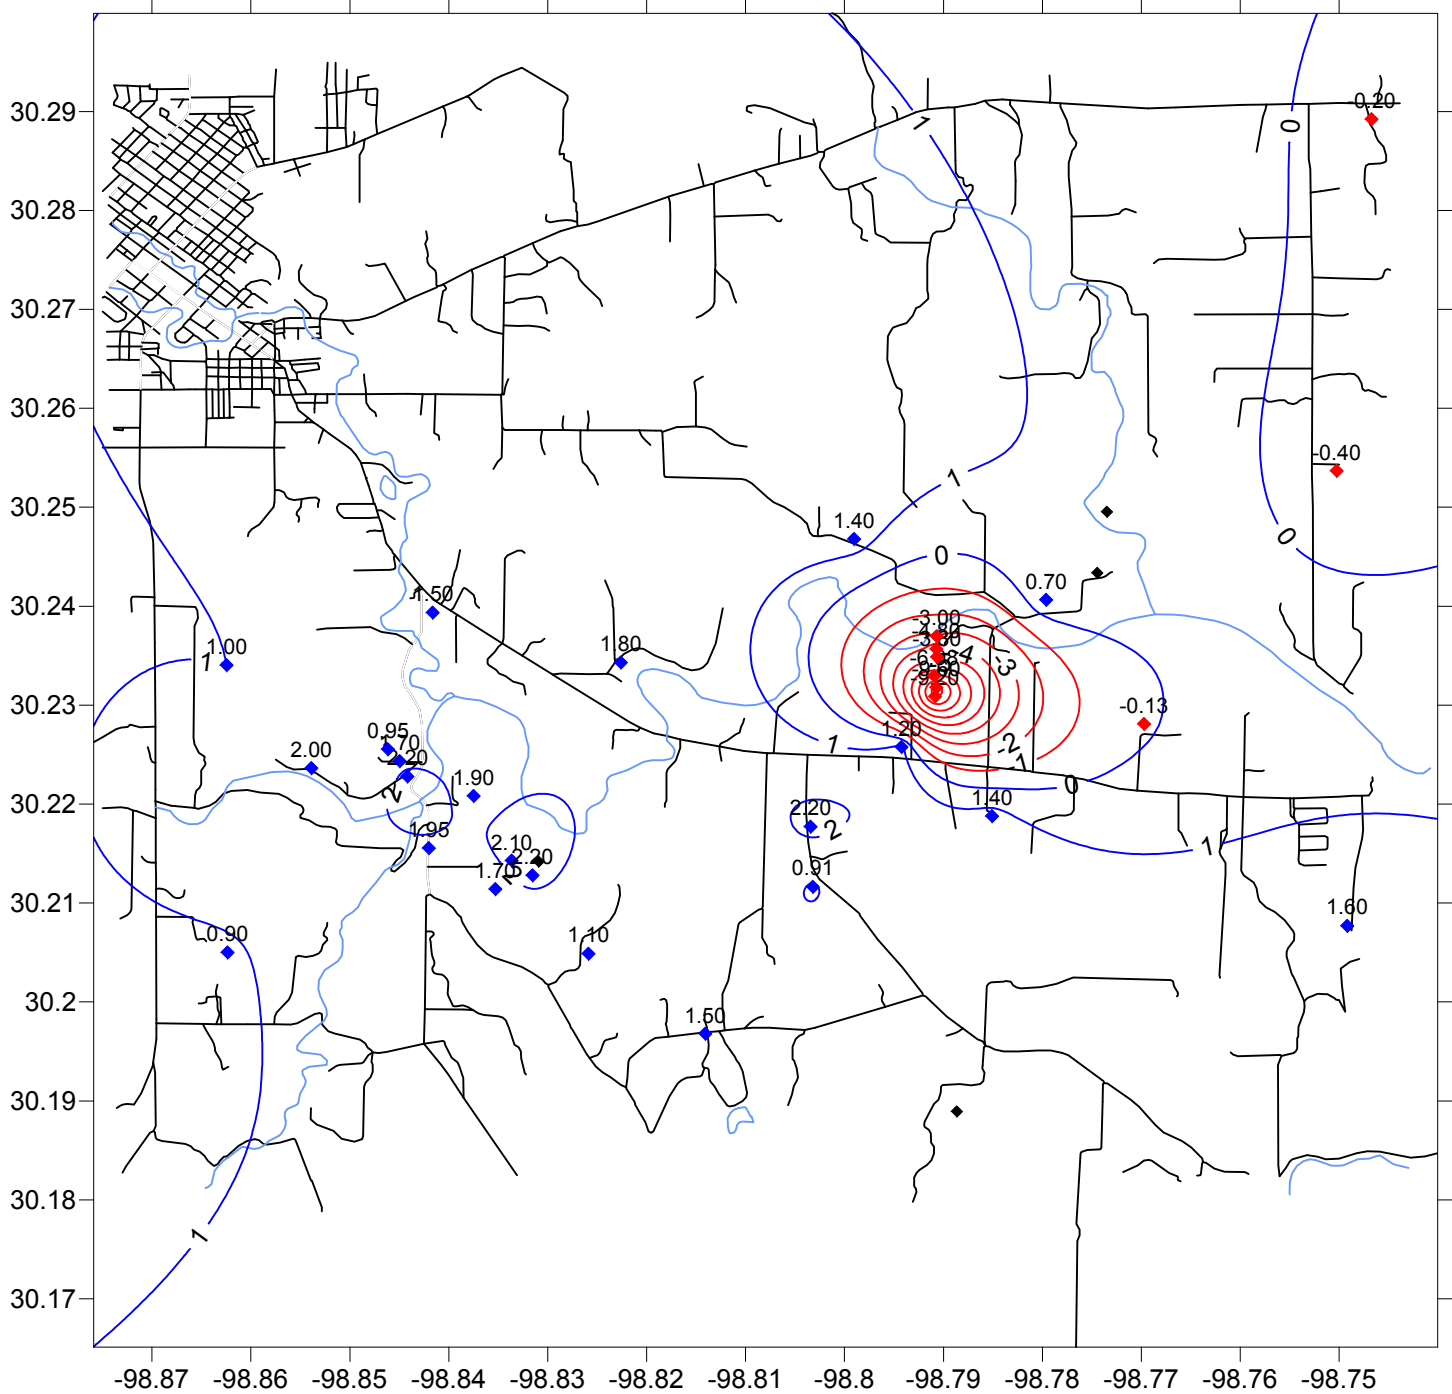

Ellenburger Water Levels Differences In Feet Between October 4-8, 2012 and November 2, 2012

- ◆ Gains
- ◆ Losses
- ◆ No measurement between both months