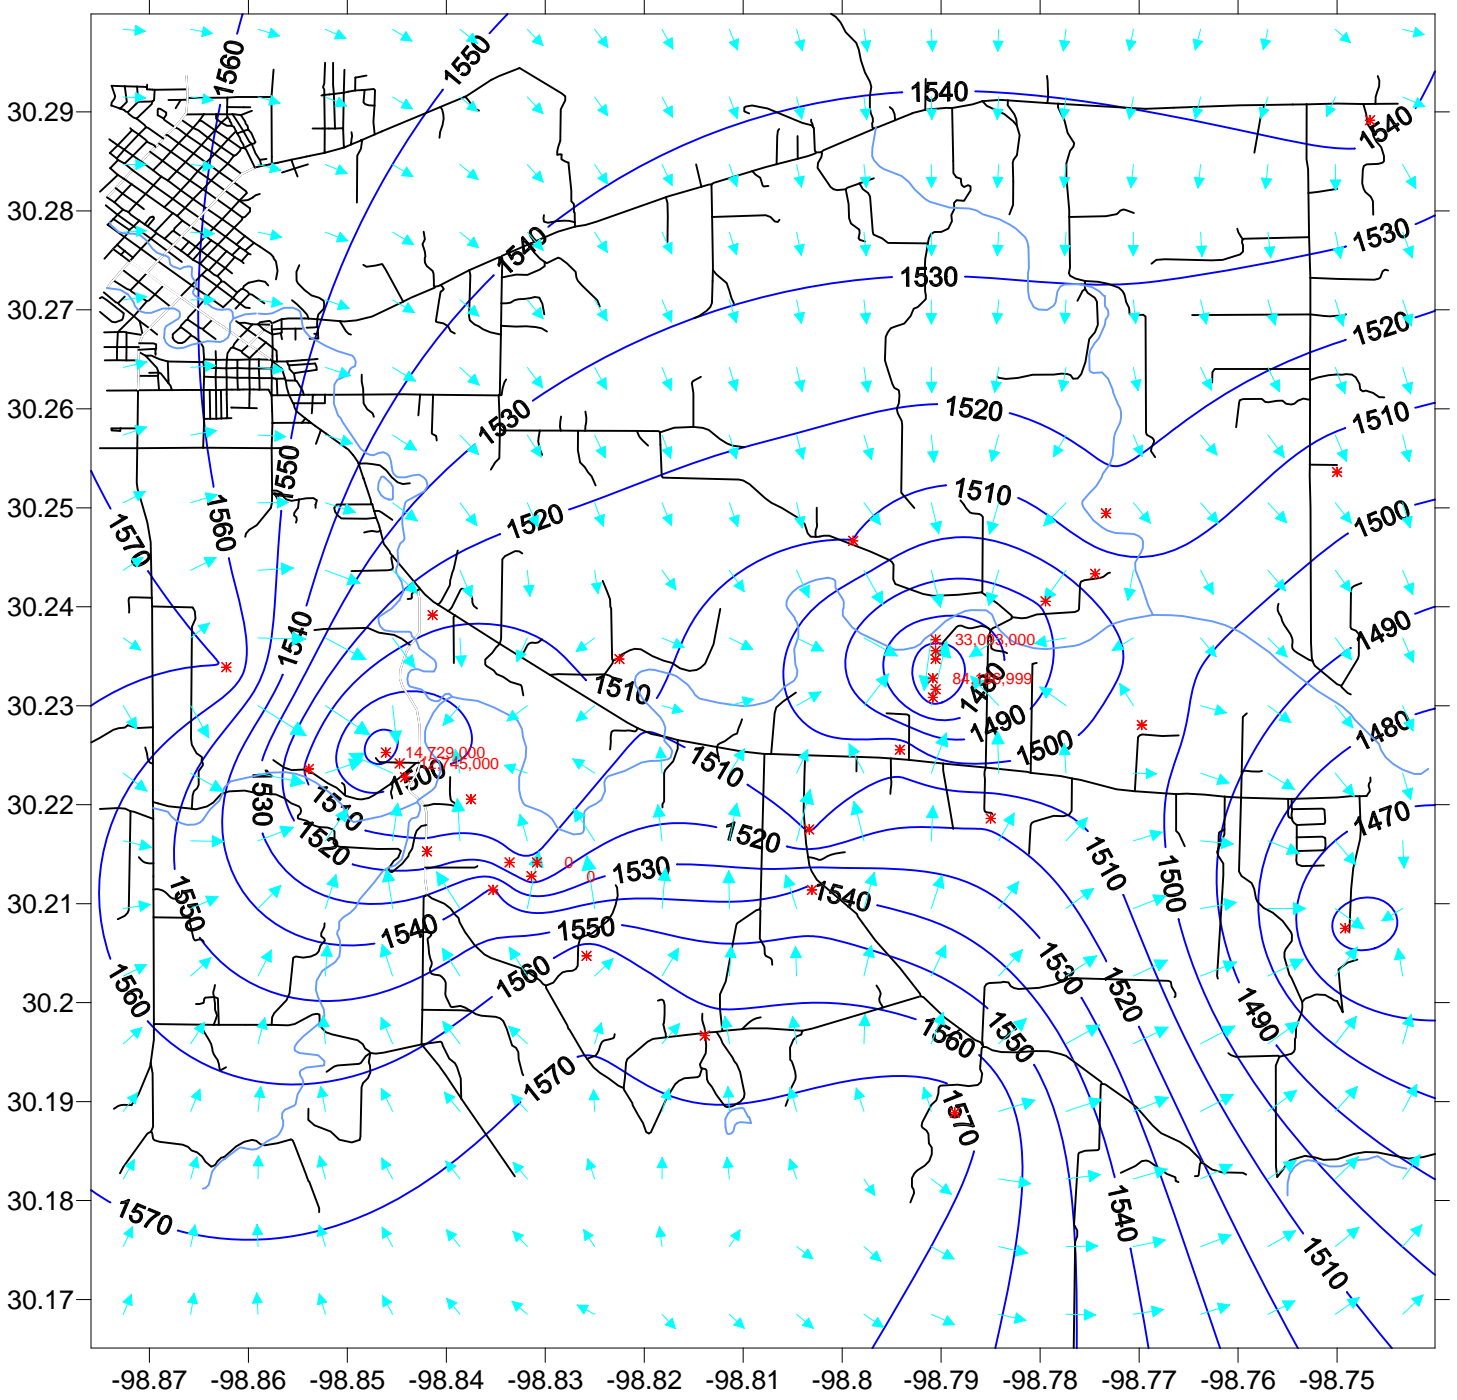

Ellenburger Water Levels Feet Above Sea Level October 5, 2006

*Red numbers are the cumulative production in gallons between August 2, 2006 and October 5, 2006.