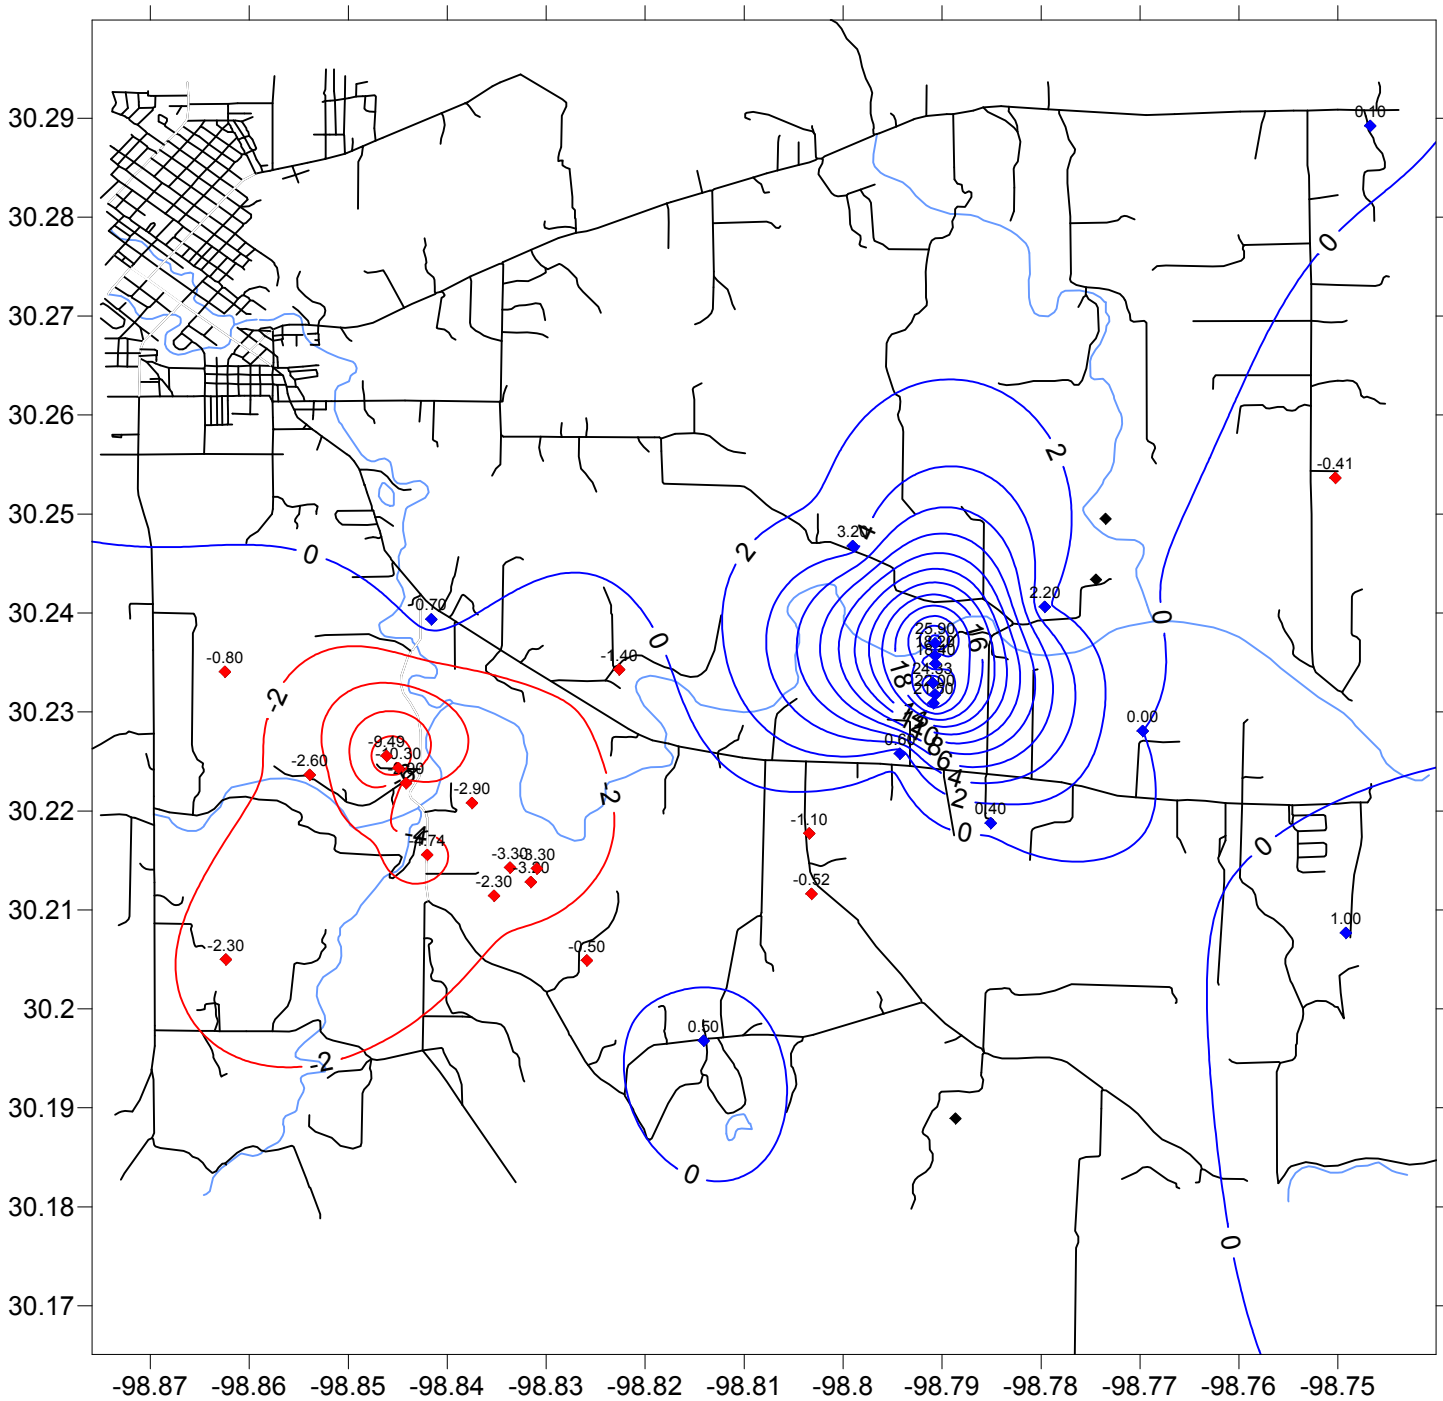

Ellenburger Water Levels Differences In Feet Between November 2, 2012 and December 4, 2012

- ◆ Gains
- ◆ Losses
- ◆ No measurement between both months