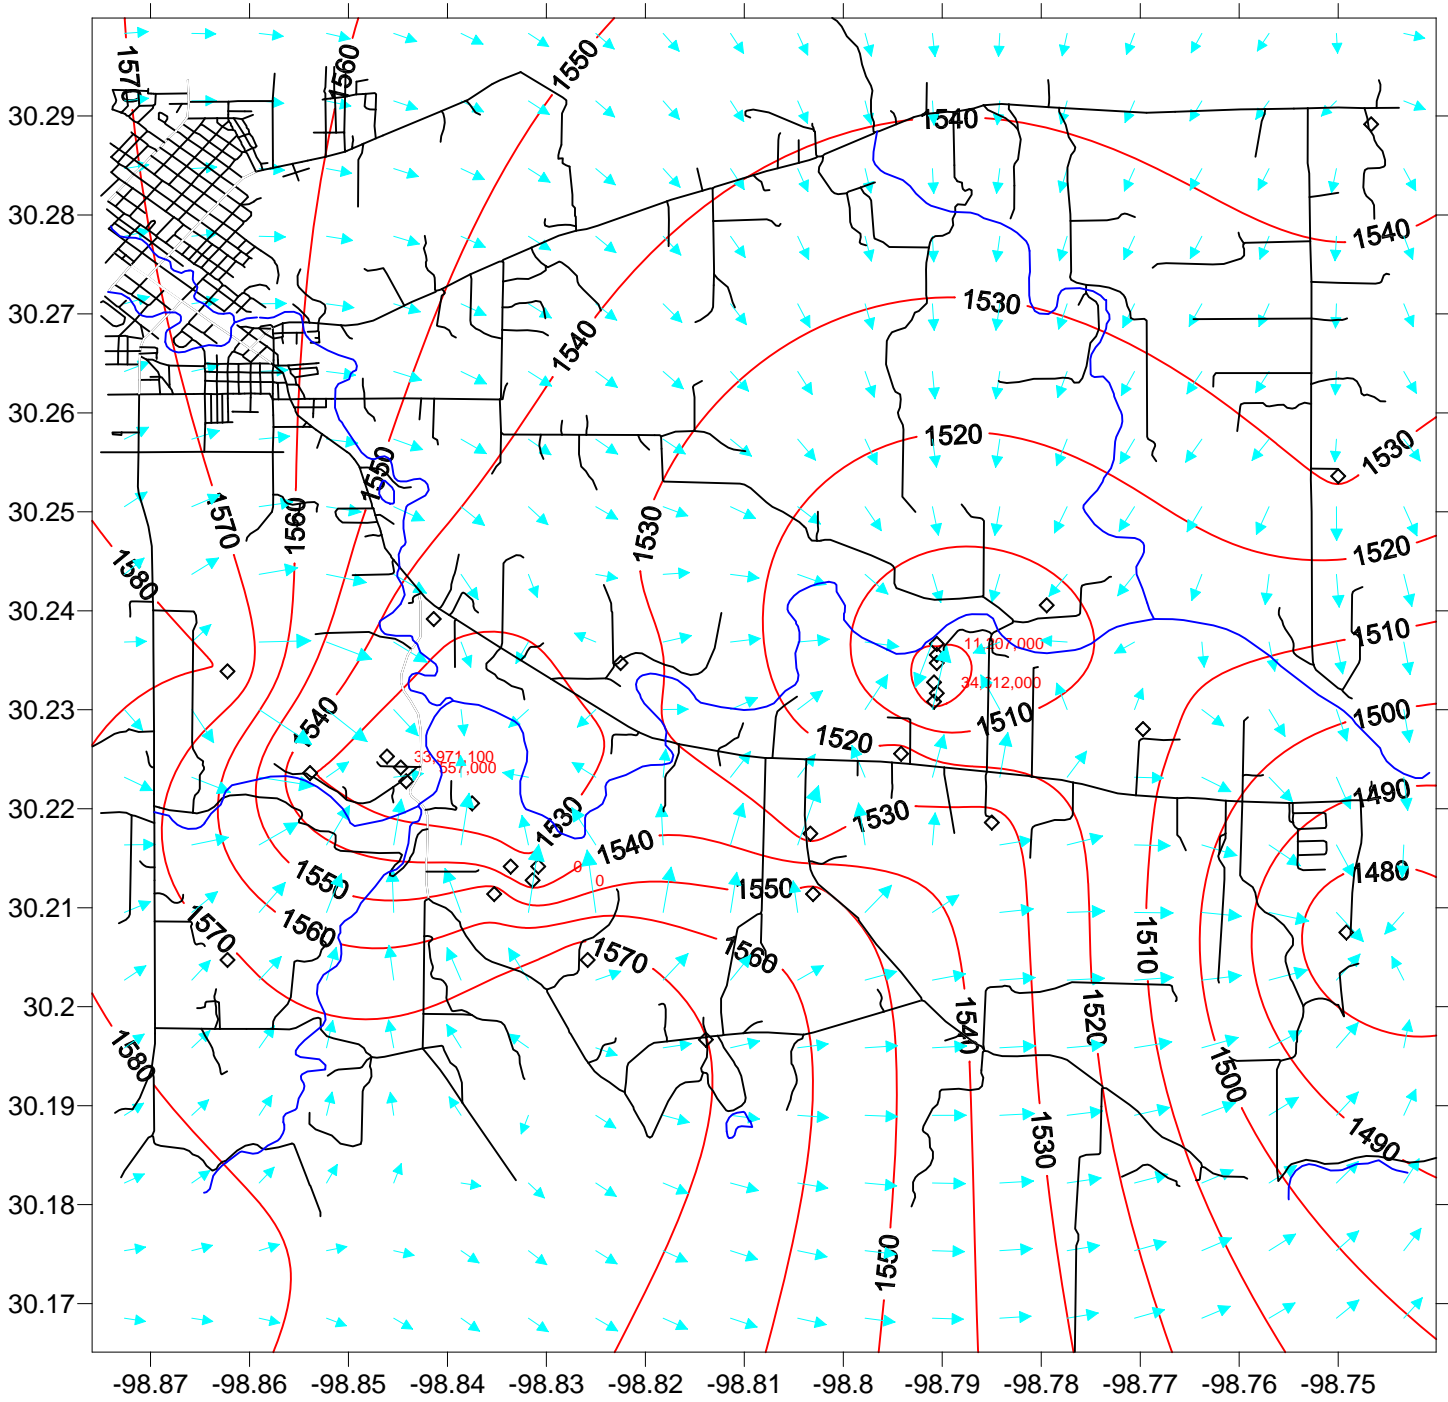

Ellenburger Water Levels
Feet Above Sea Level
November 8, 2007

*Red numbers are the cumulative production in gallons between October 4, 2007 and November 8, 2007.