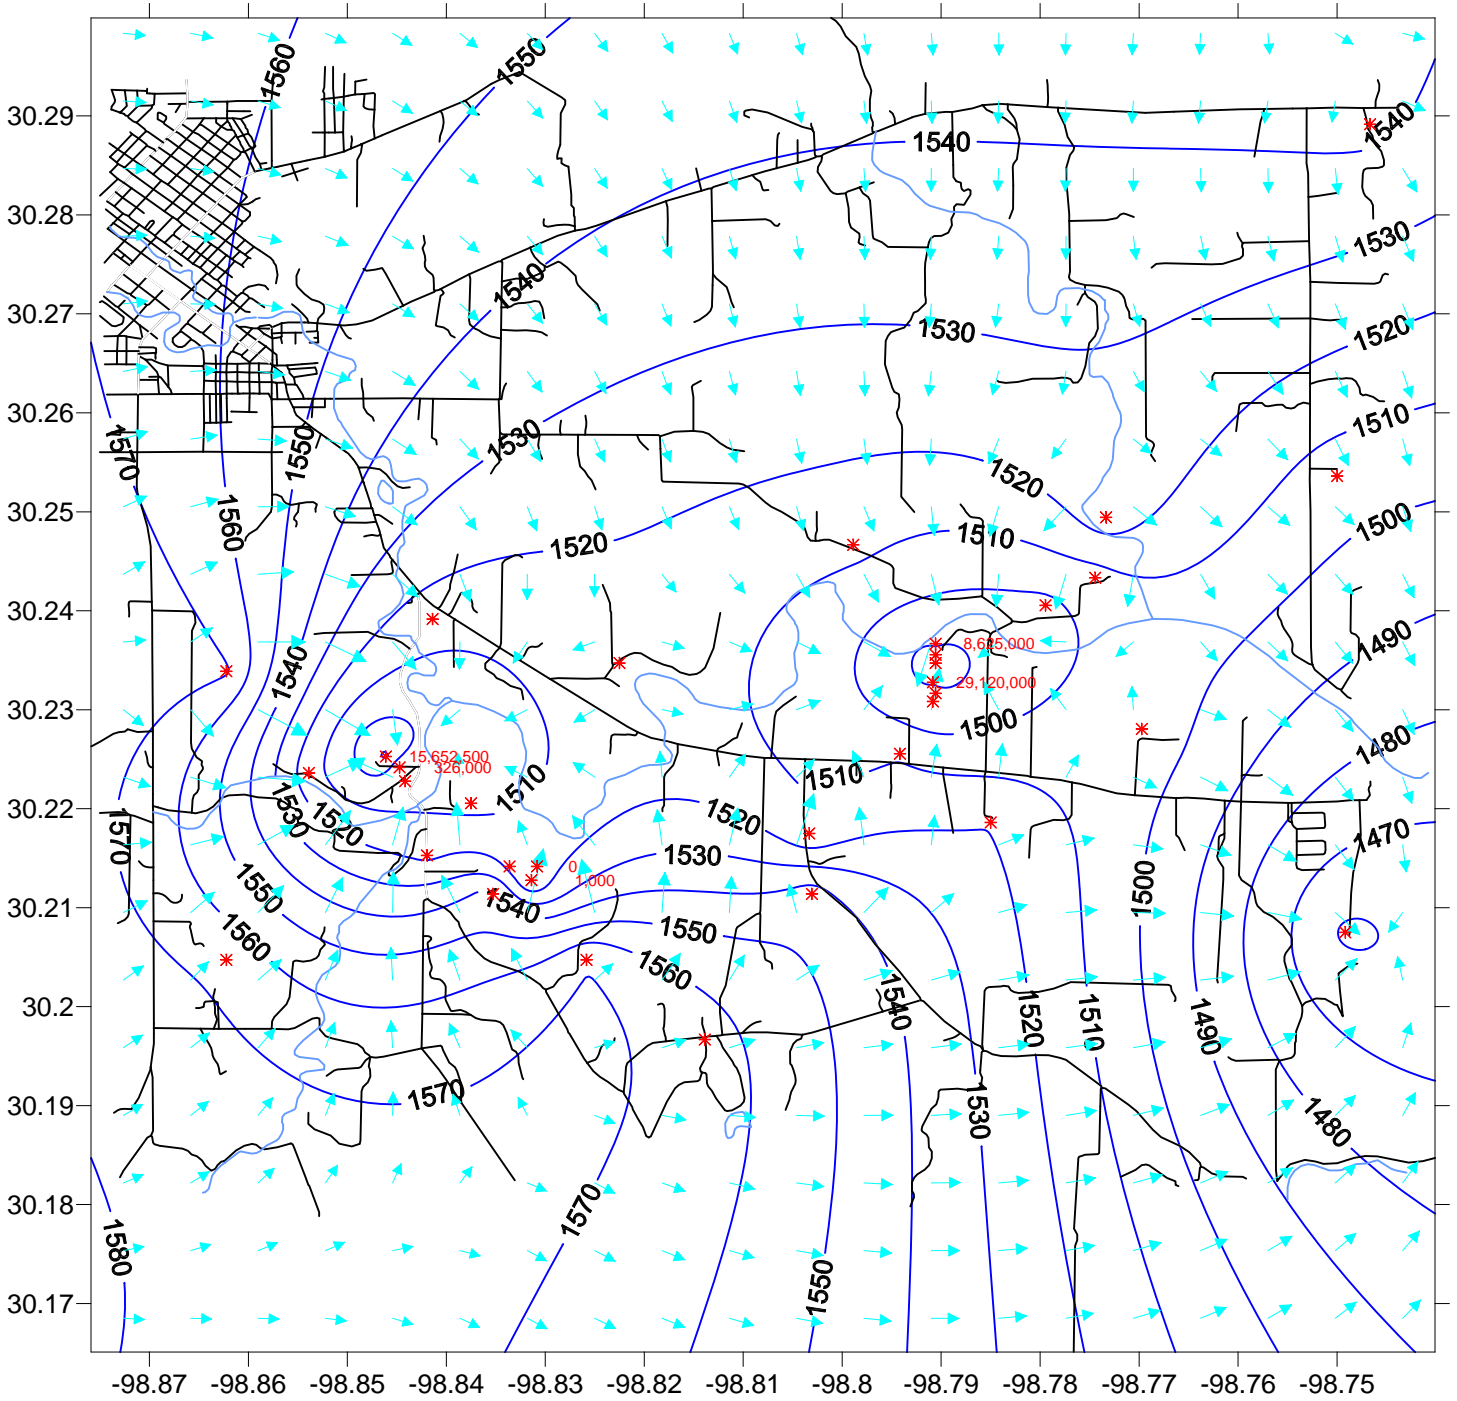

Ellenburger Water Levels
Feet Above Sea Level
November 2, 2006

*Red numbers are the cumulative production in gallons between October 5, 2006 and November 2, 2006.