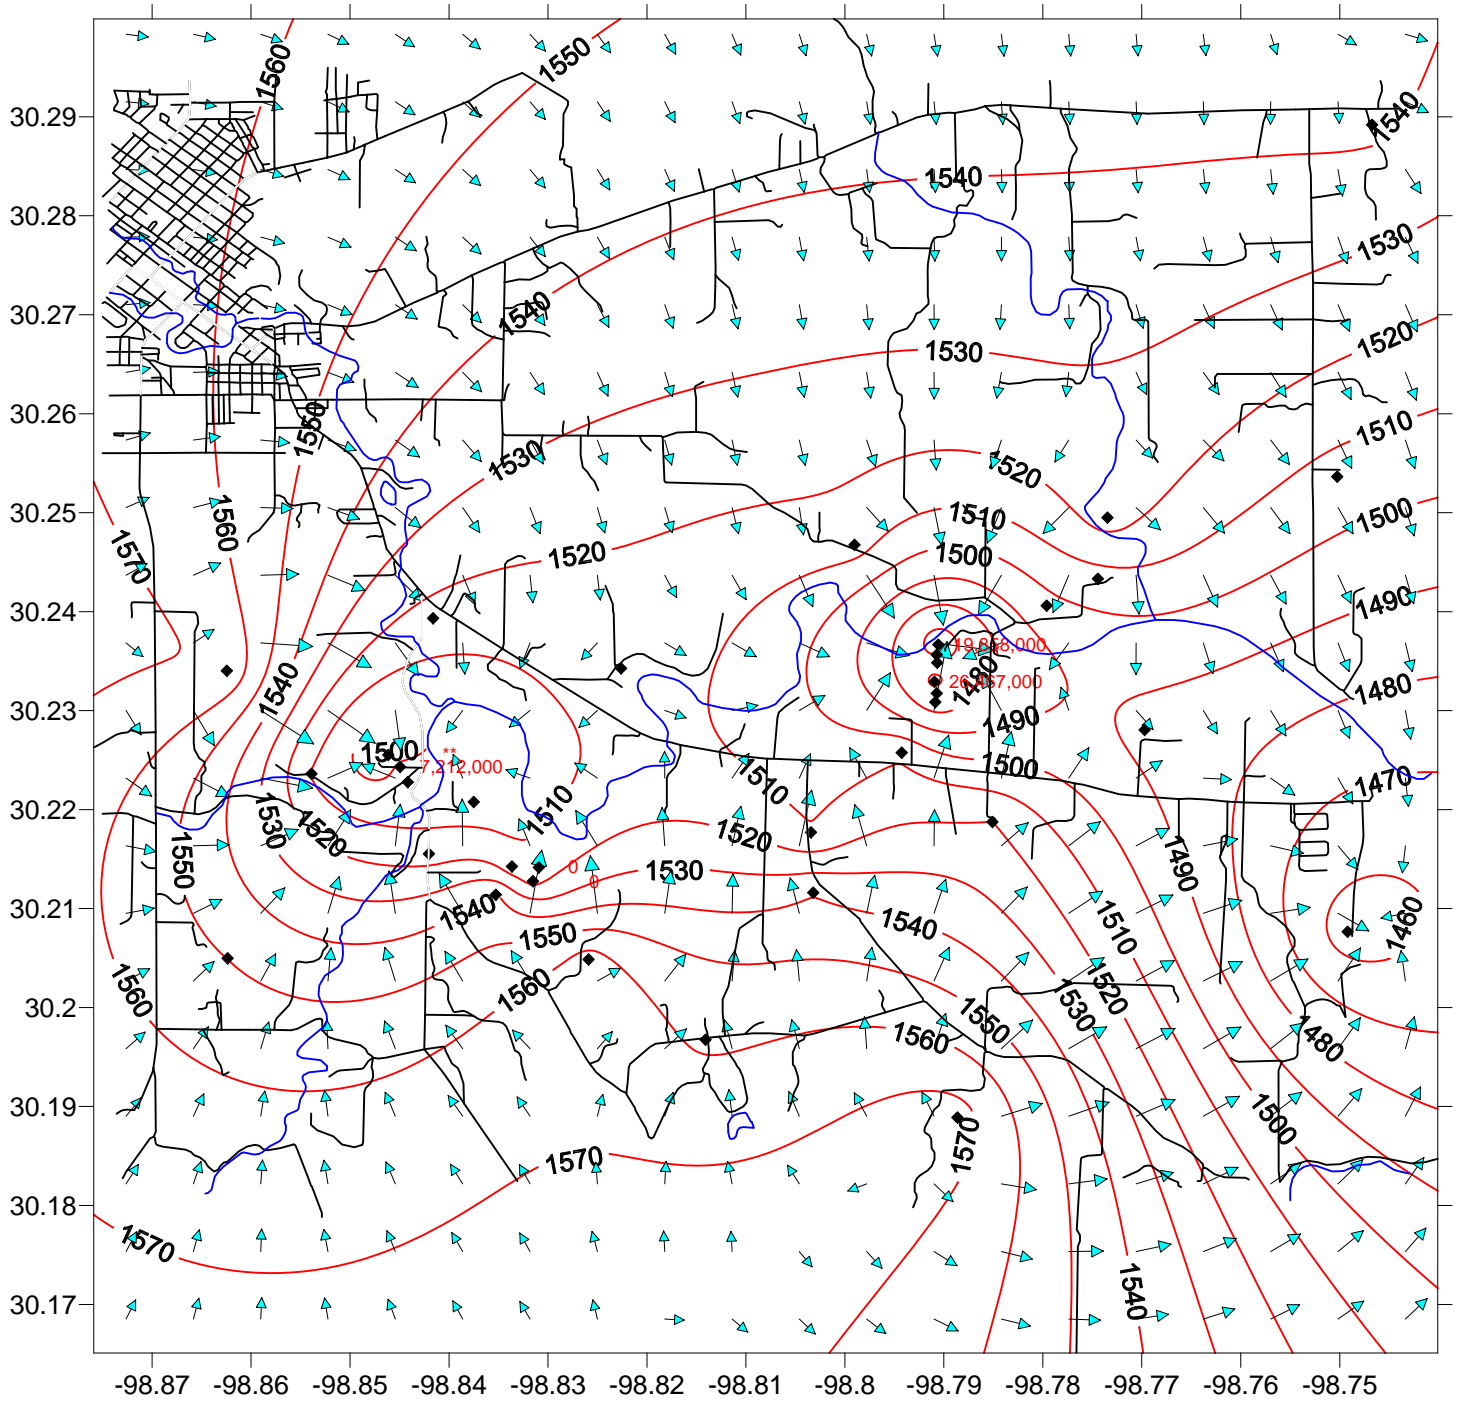

**Ellenburger Water Levels  
Feet Above Sea Level  
May 5, 2011**

\*Red numbers are the cumulative production in gallons between April 6, 2011 and May 5, 2011.

\*\*GM-00009 (Boerner) not available