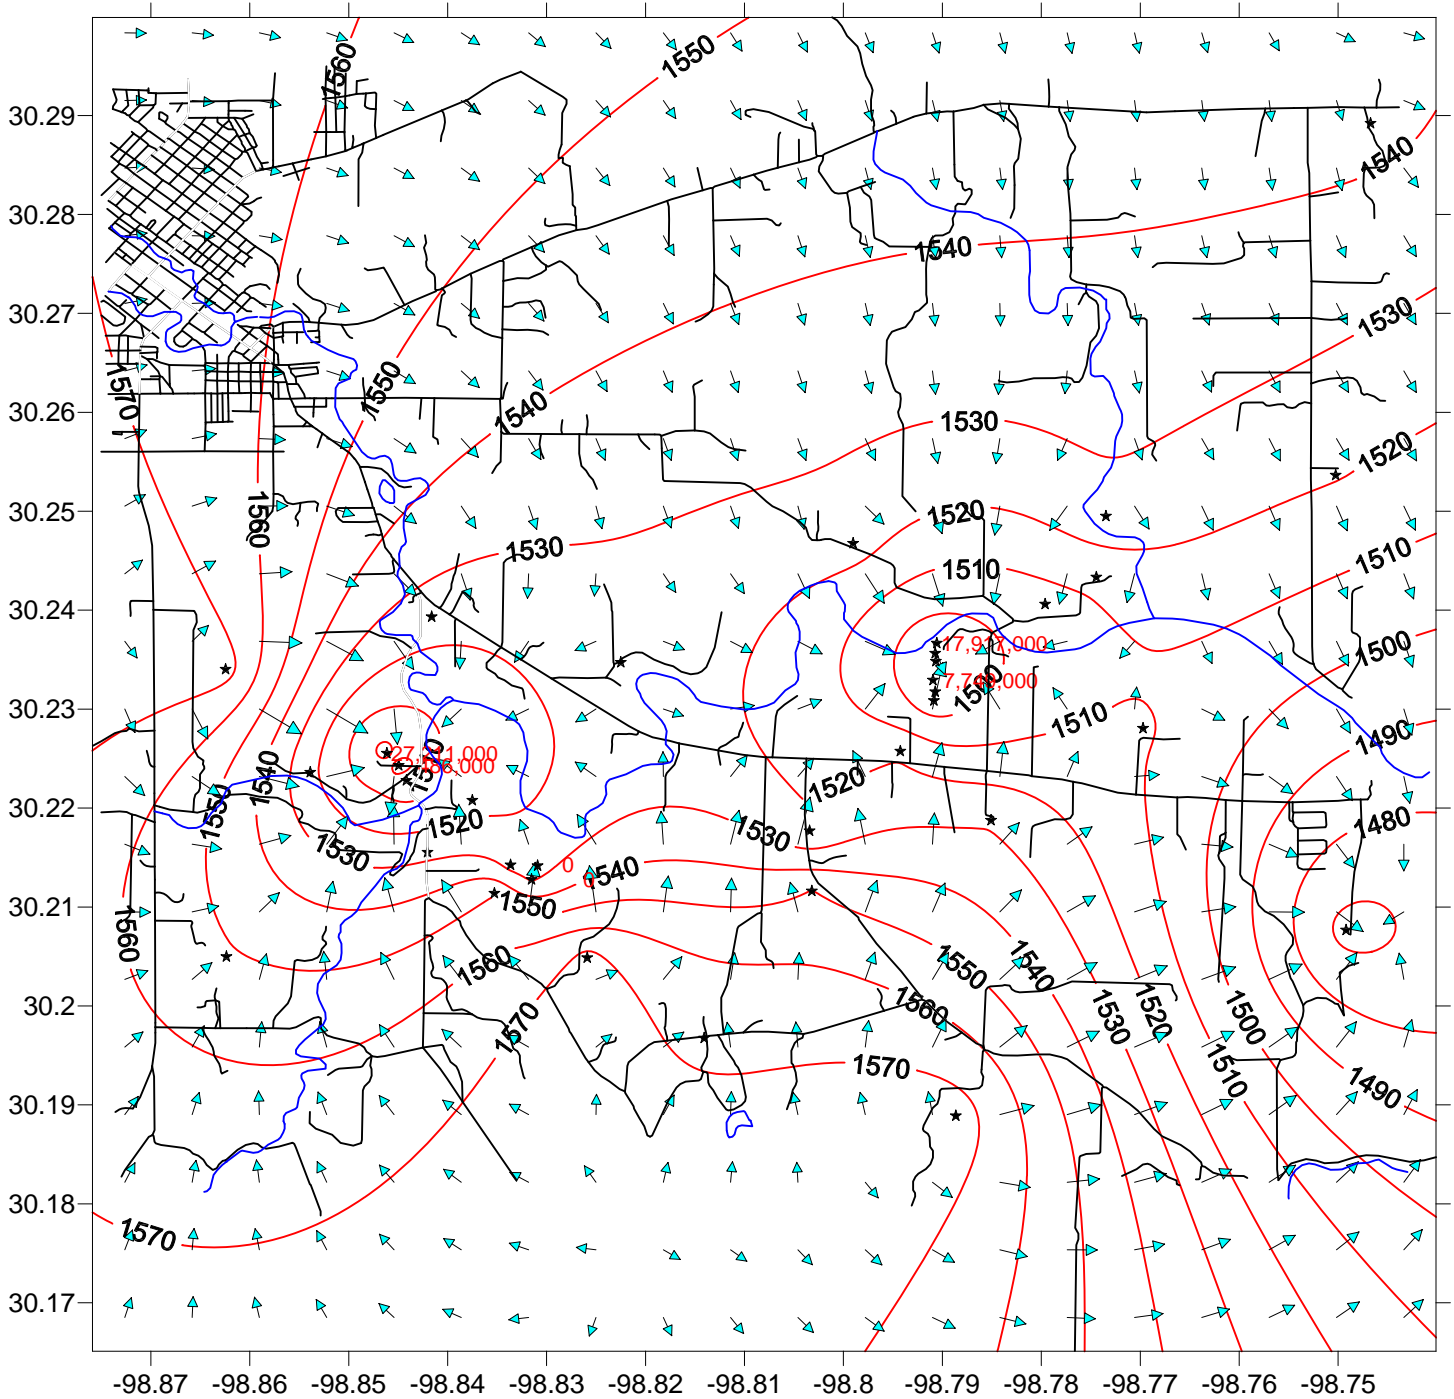

Ellenburger Water Levels
Feet Above Sea Level
May 4, 2010

*Red numbers are the cumulative production in gallons between April 6, 2010 and May 4, 2010.