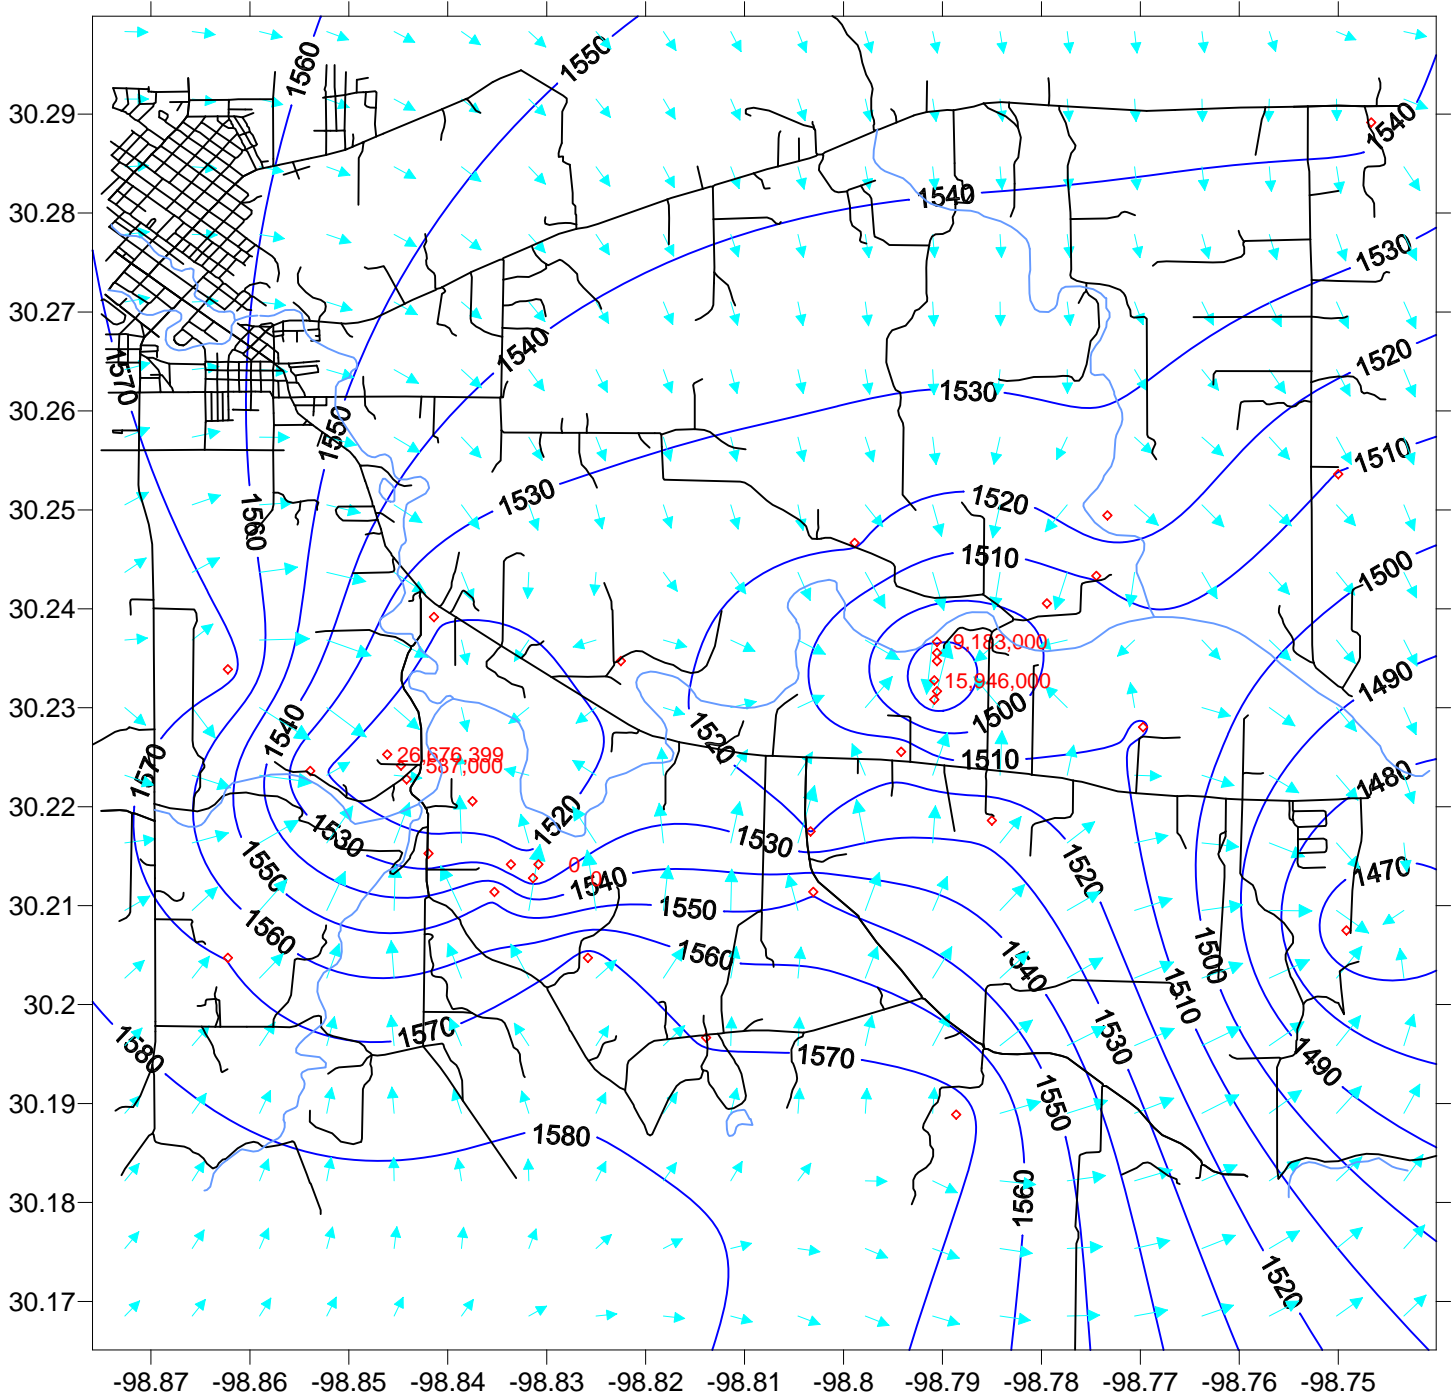

Ellenburger Water Levels
Feet Above Sea Level
May 3, 2007

*Red numbers are the cumulative production in gallons between April 4, 2007 and May 3, 2007.