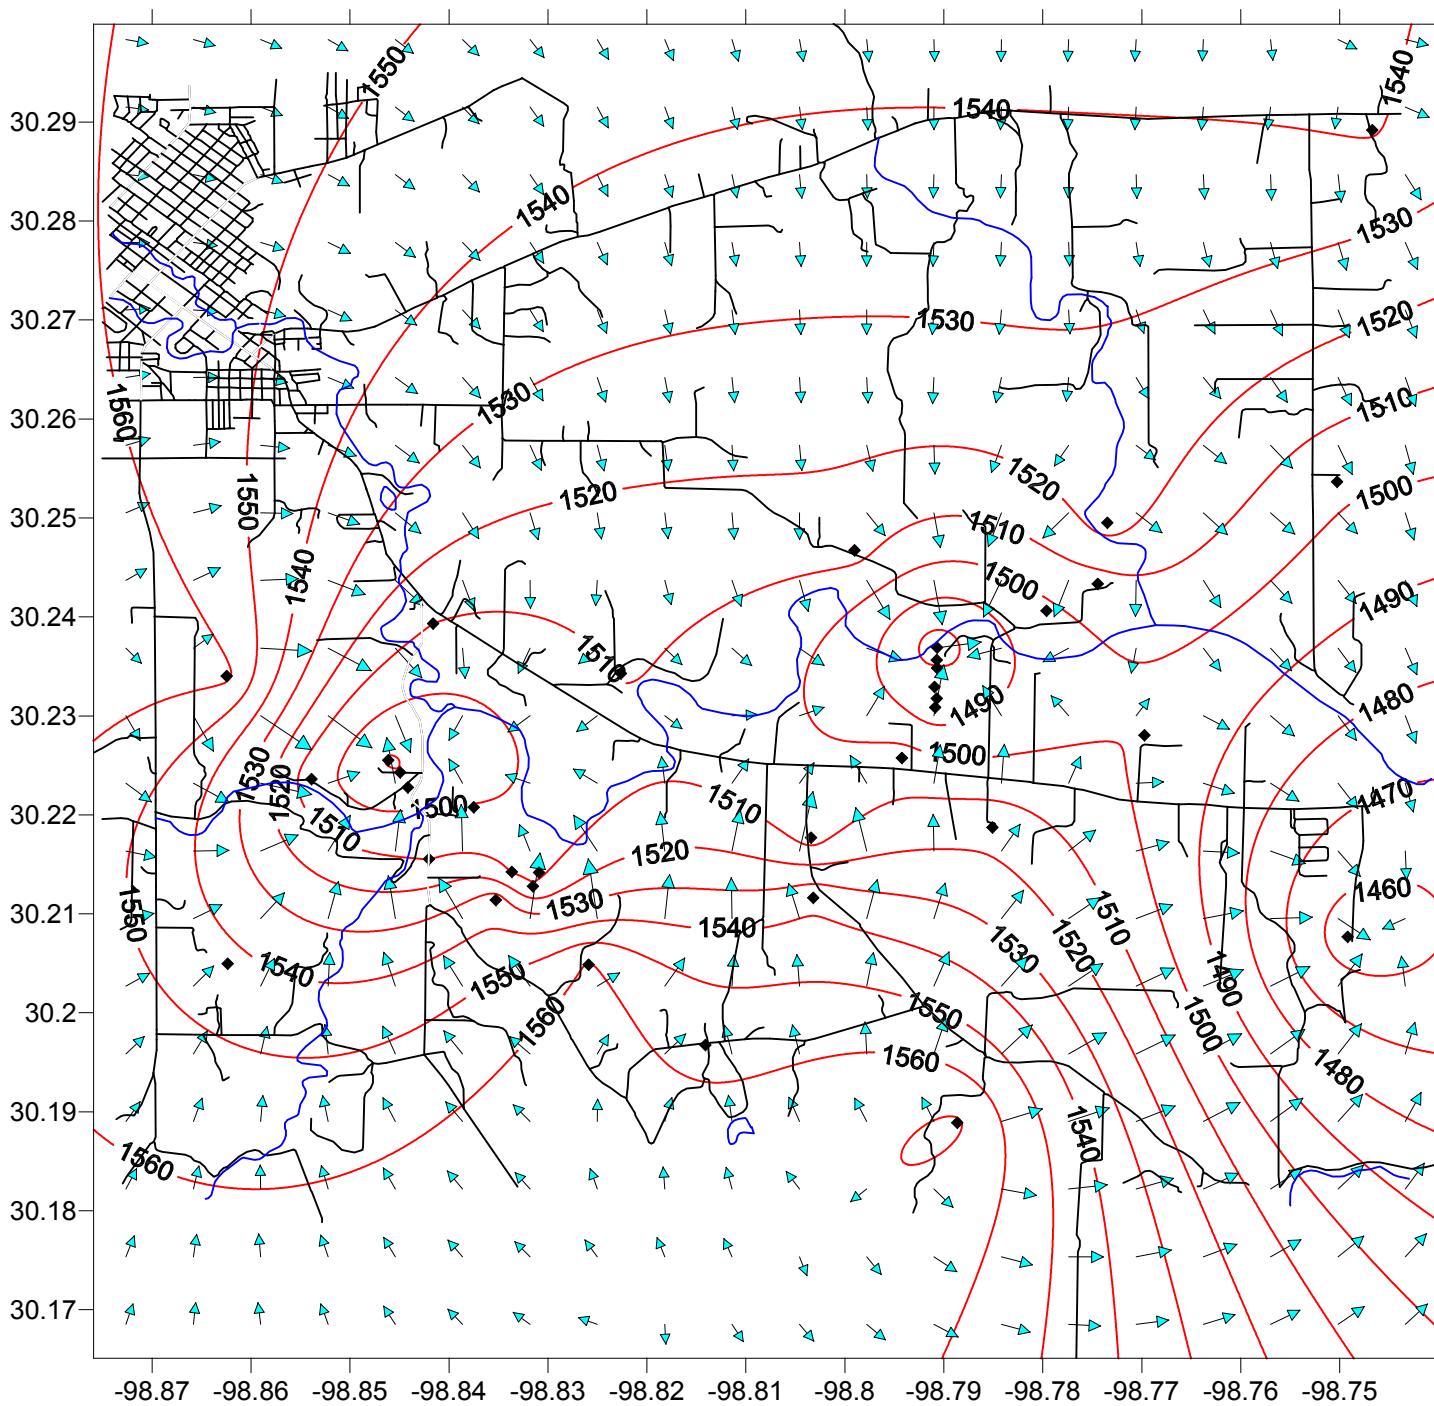

Ellenburger Water Levels
Feet Above Sea Level
May 2, 2012

◆ Monitor Well Location