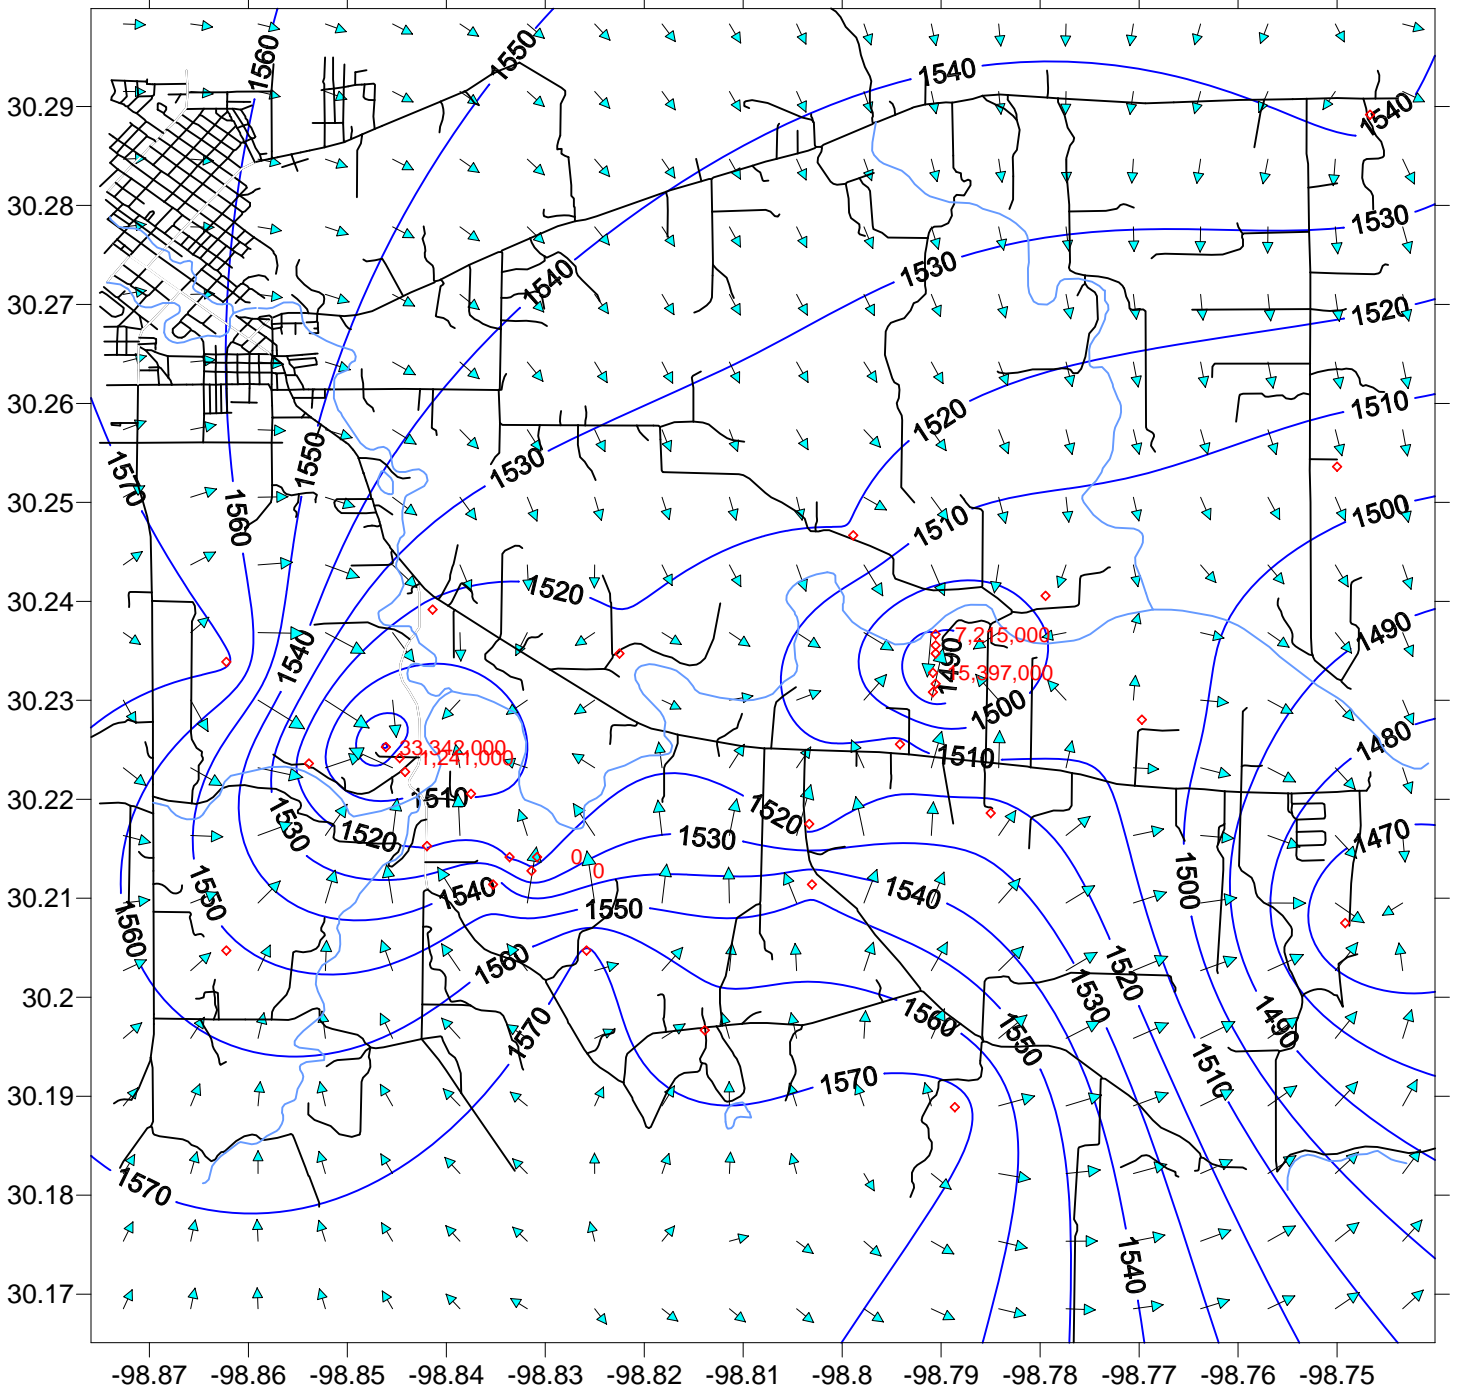

Ellenburger Water Levels
Feet Above Sea Level
March 7, 2007

*Red numbers are the cumulative production in gallons between March 7, 2007 and February 2, 2007.