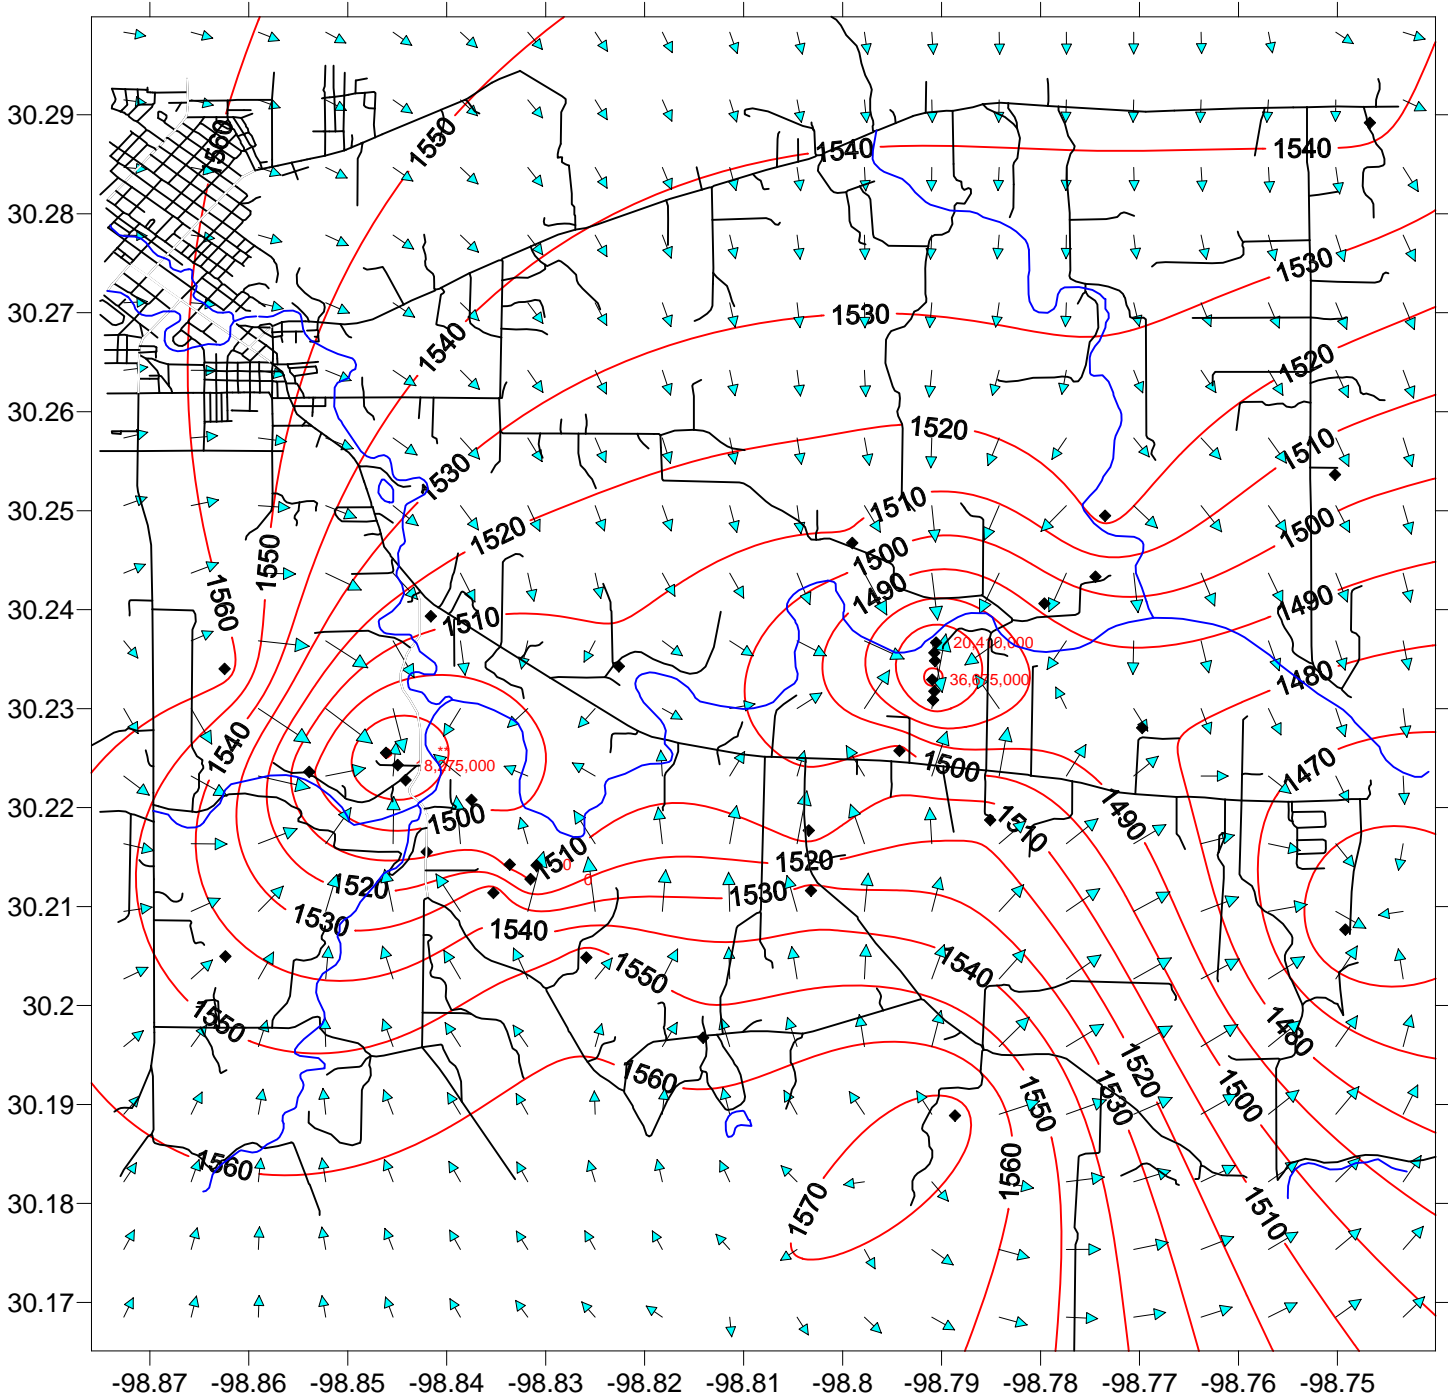

**Ellenburger Water Levels
Feet Above Sea Level
June 8, 2011**

*Red numbers are the cumulative production in gallons between May 5, 2011 and June 8, 2011.

**GM-00009 (Boerner) not available on May 5, 2011.