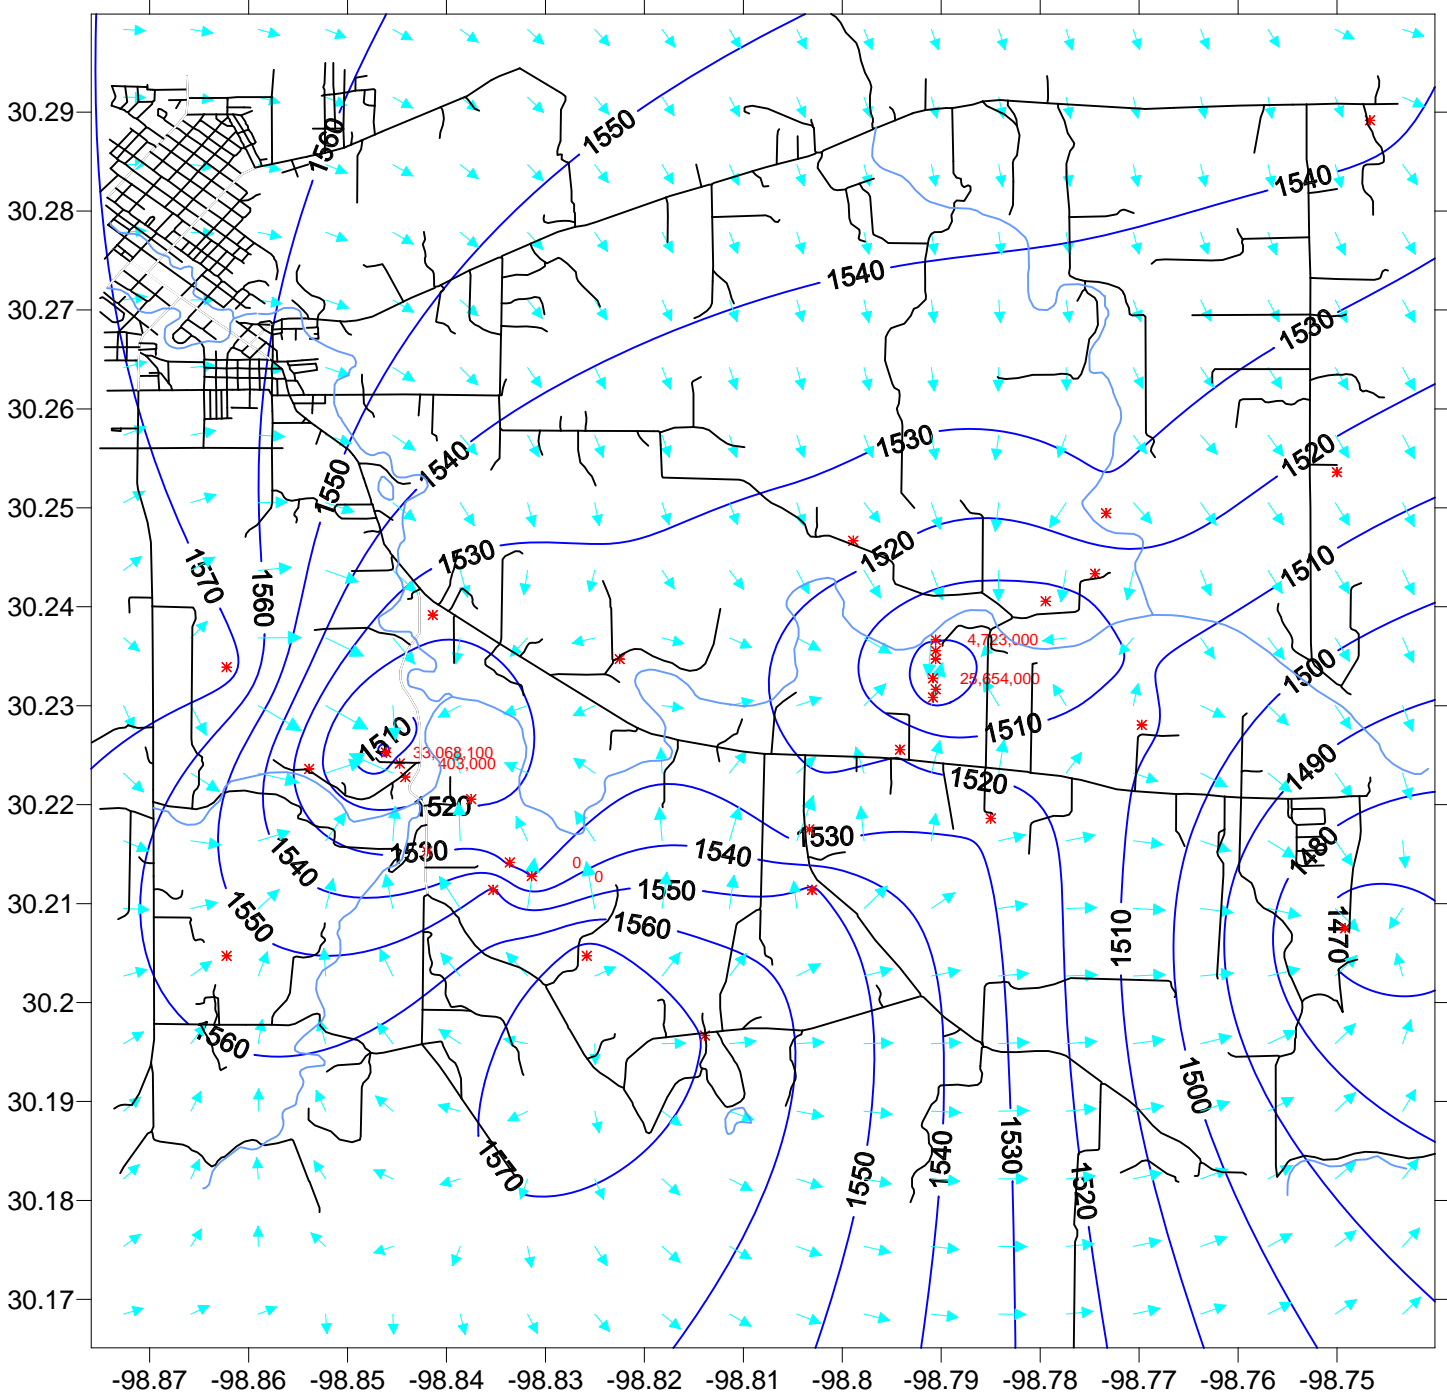

**Ellenburger Water Levels
Feet Above Sea Level
June 7, 2007**

*Red numbers are the cumulative production in gallons between May 3, 2007 and June 7, 2007.