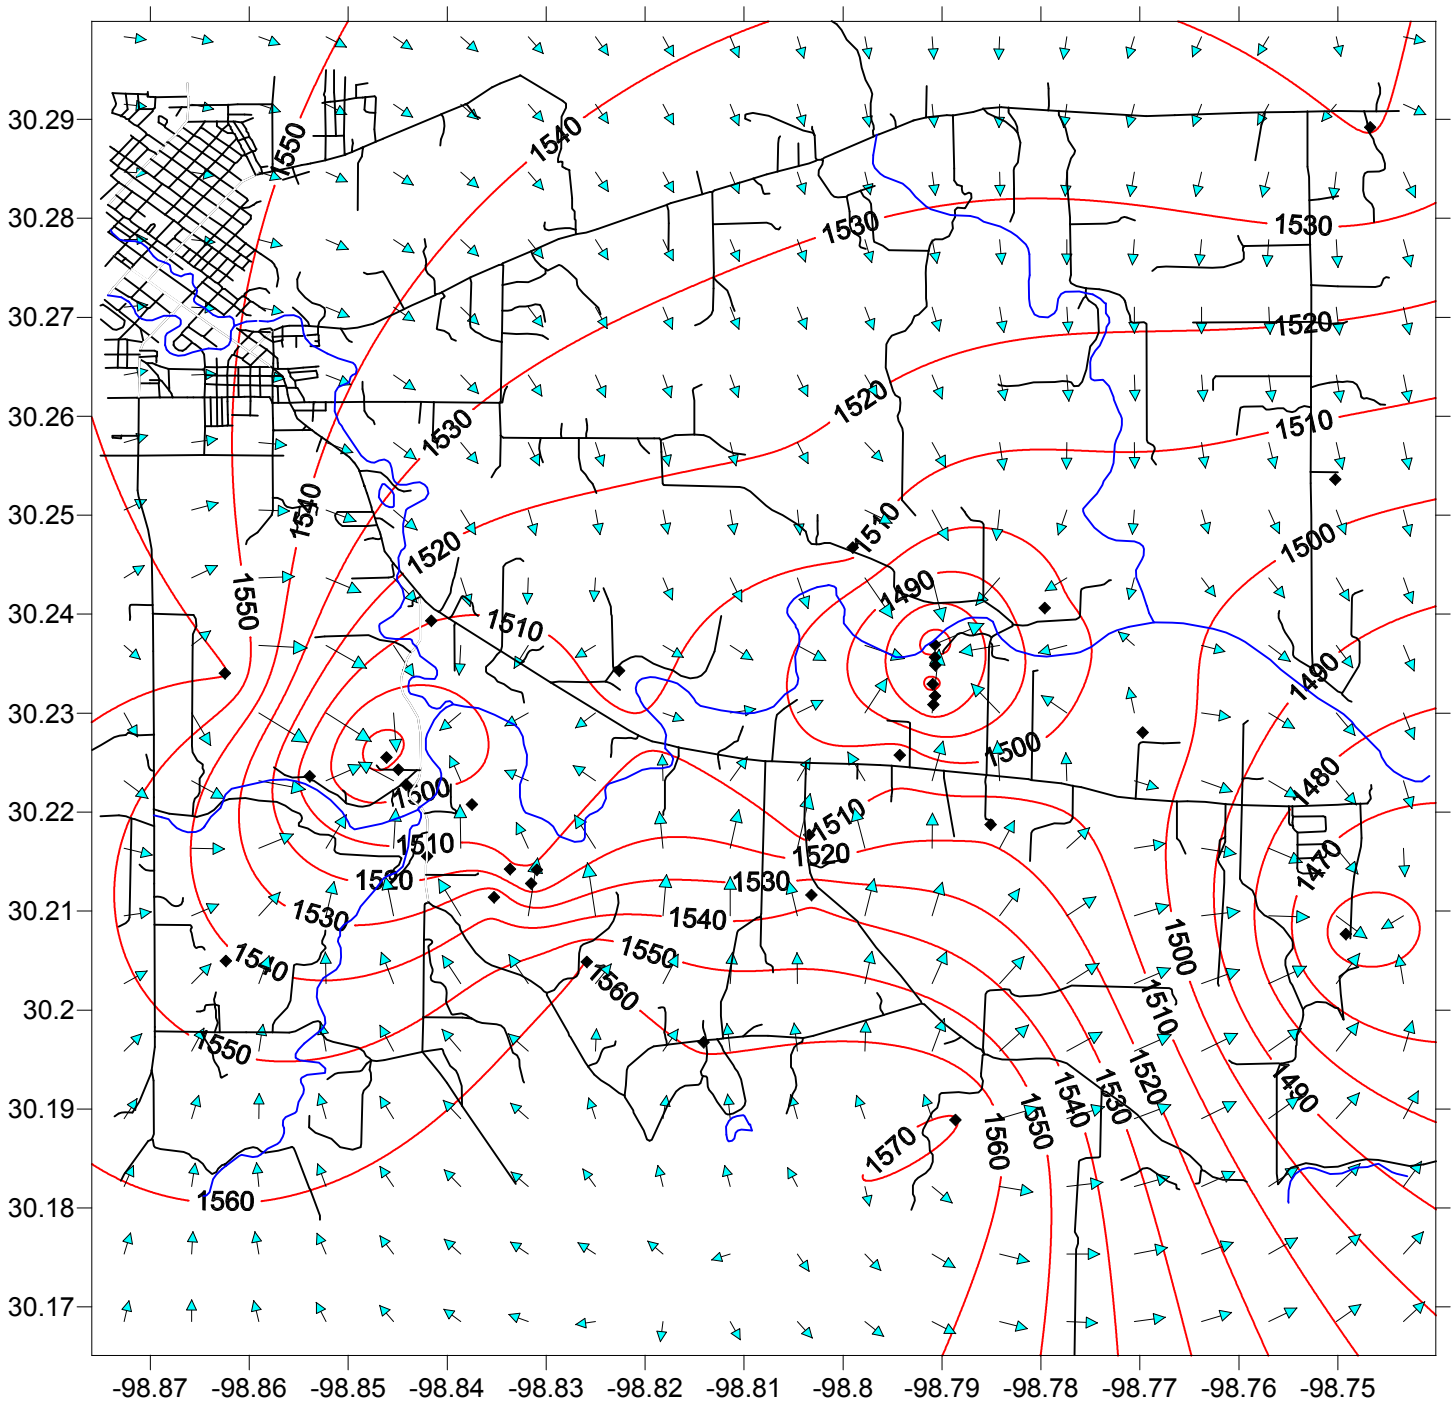

Ellenburger Water Levels
Feet Above Sea Level
June 6, 2012

◆ Monitor Well Location