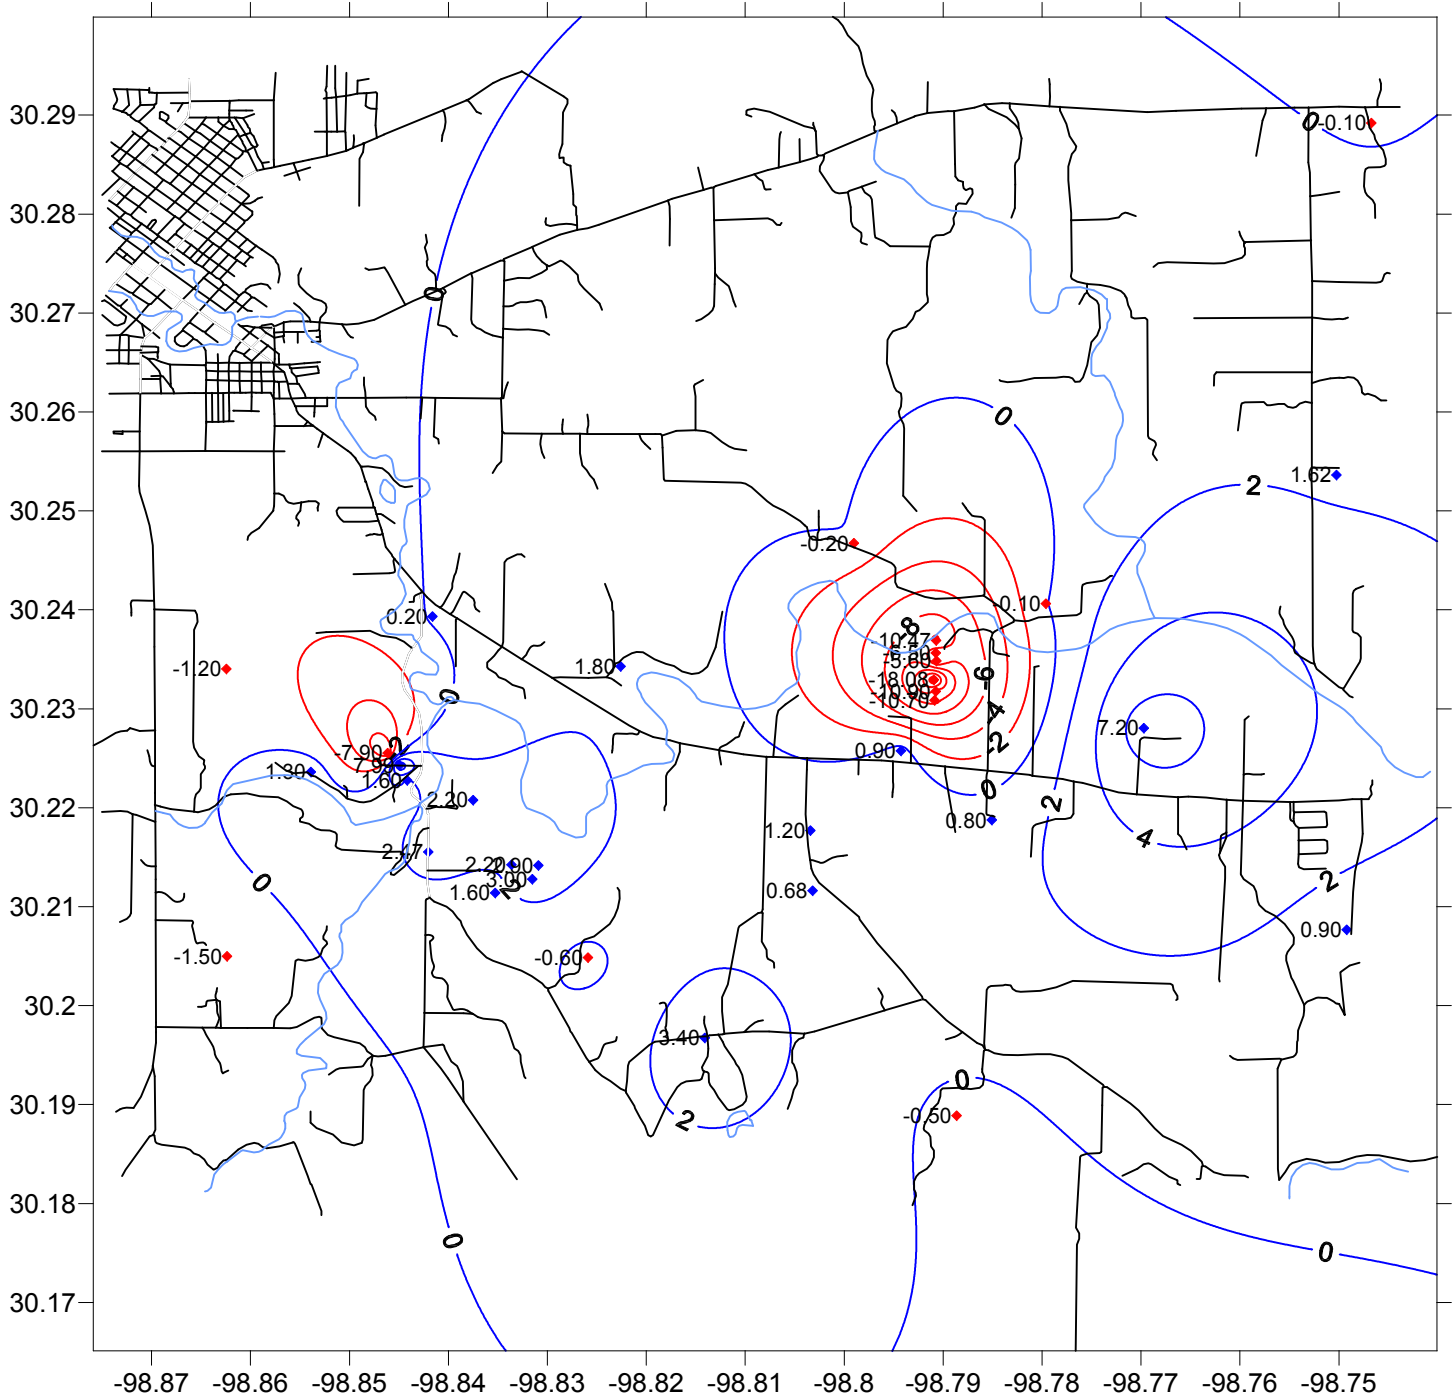

Ellenburger Water Levels Differences In Feet Between May 2, 2012 and June 6, 2012

- ◆ Gains
- ◆ Losses