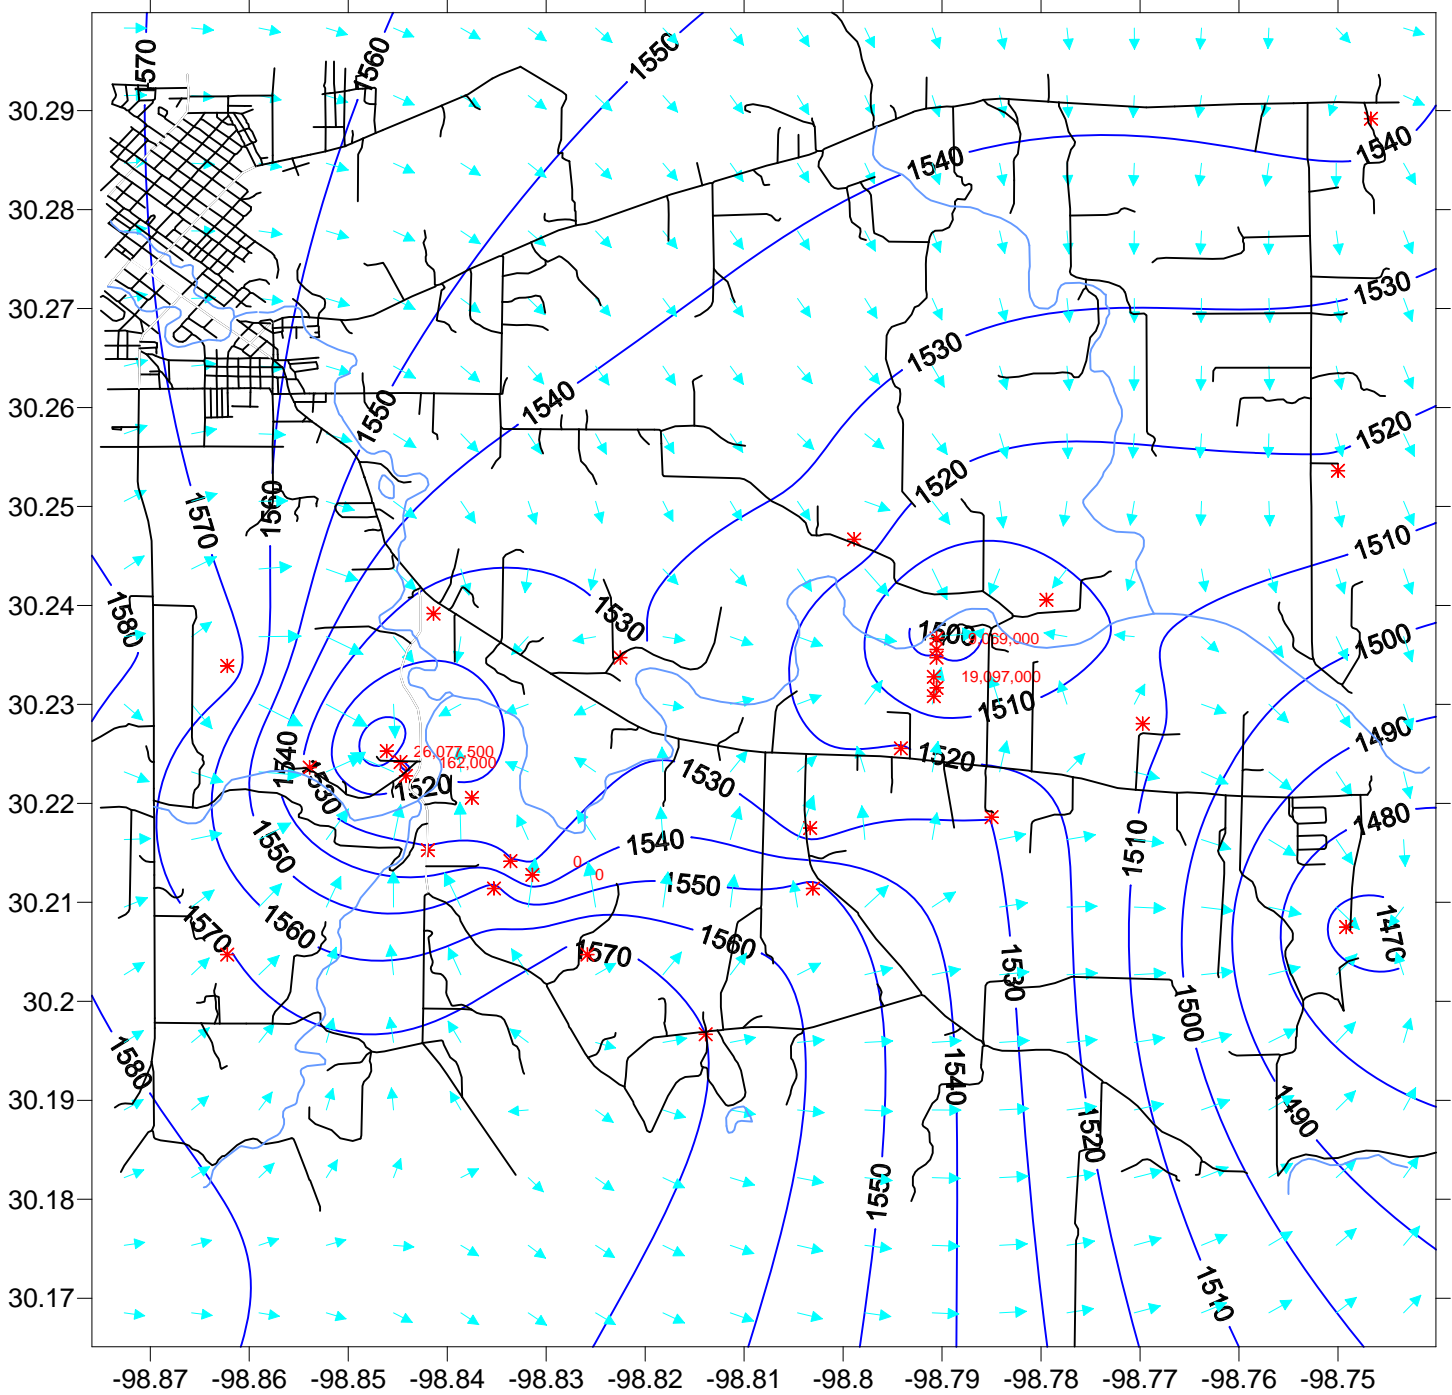

Ellenburger Water Levels  
Feet Above Sea Level  
July 6, 2007

\*Red numbers are the cumulative production in gallons between June 7, 2007 and July 6, 2007.