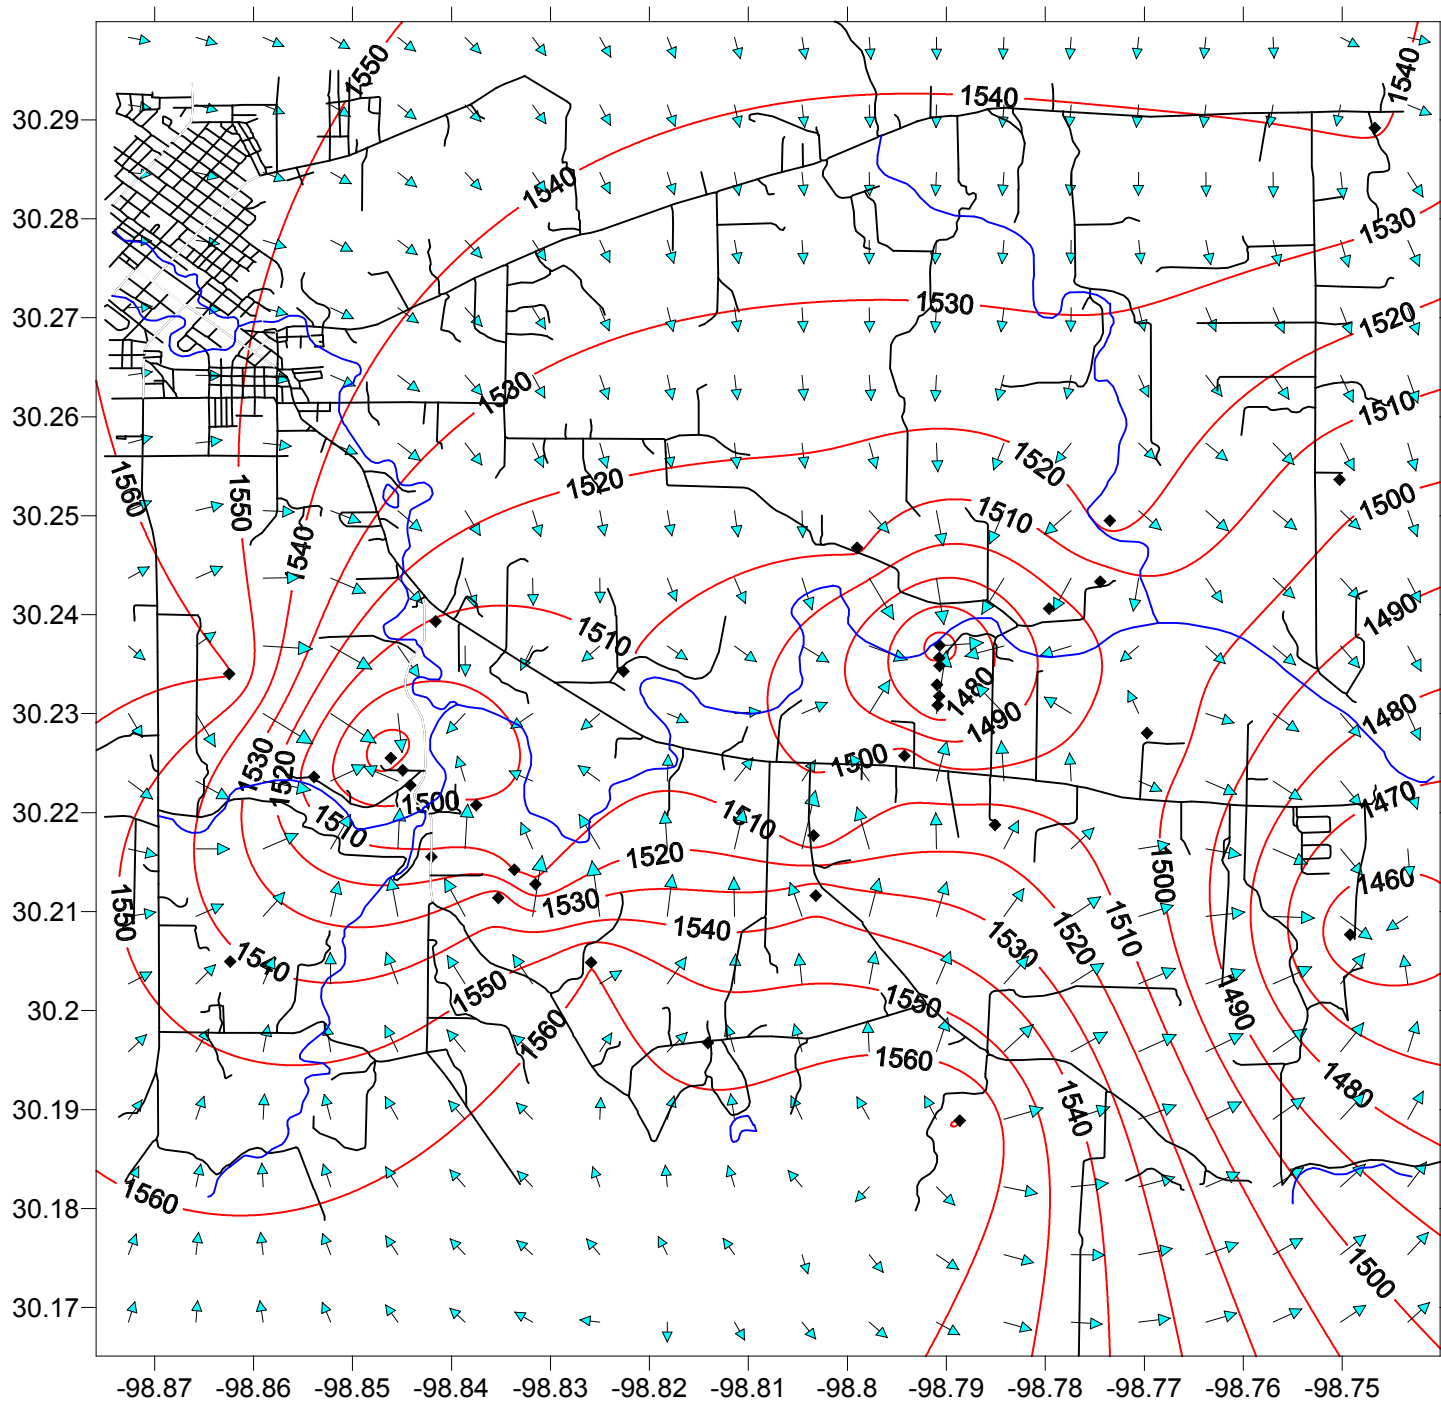

Ellenburger Water Levels
Feet Above Sea Level
July 5, 2012

◆ Monitor Well Location