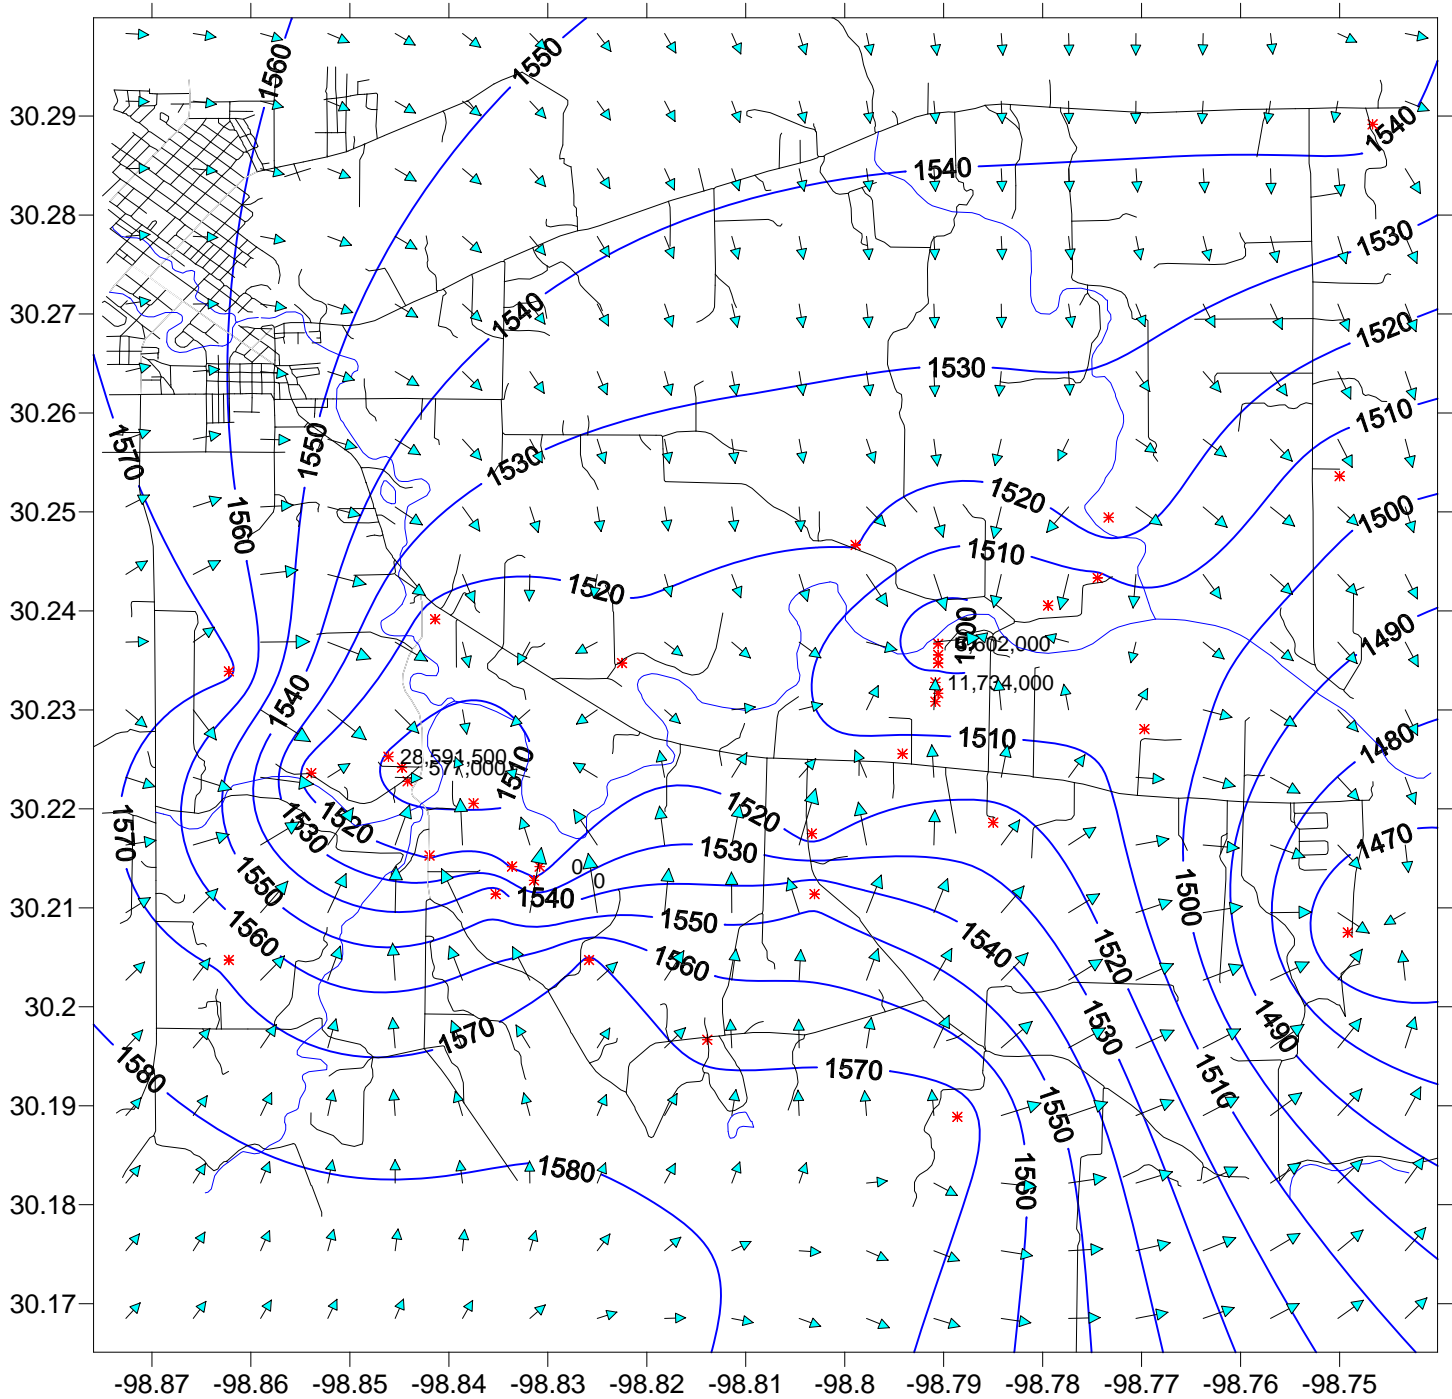

Ellenburger Water Levels Feet Above Sea Level January 5, 2007

*Red numbers are the cumulative production in gallons between December 7, 2006 and January 5, 2007.