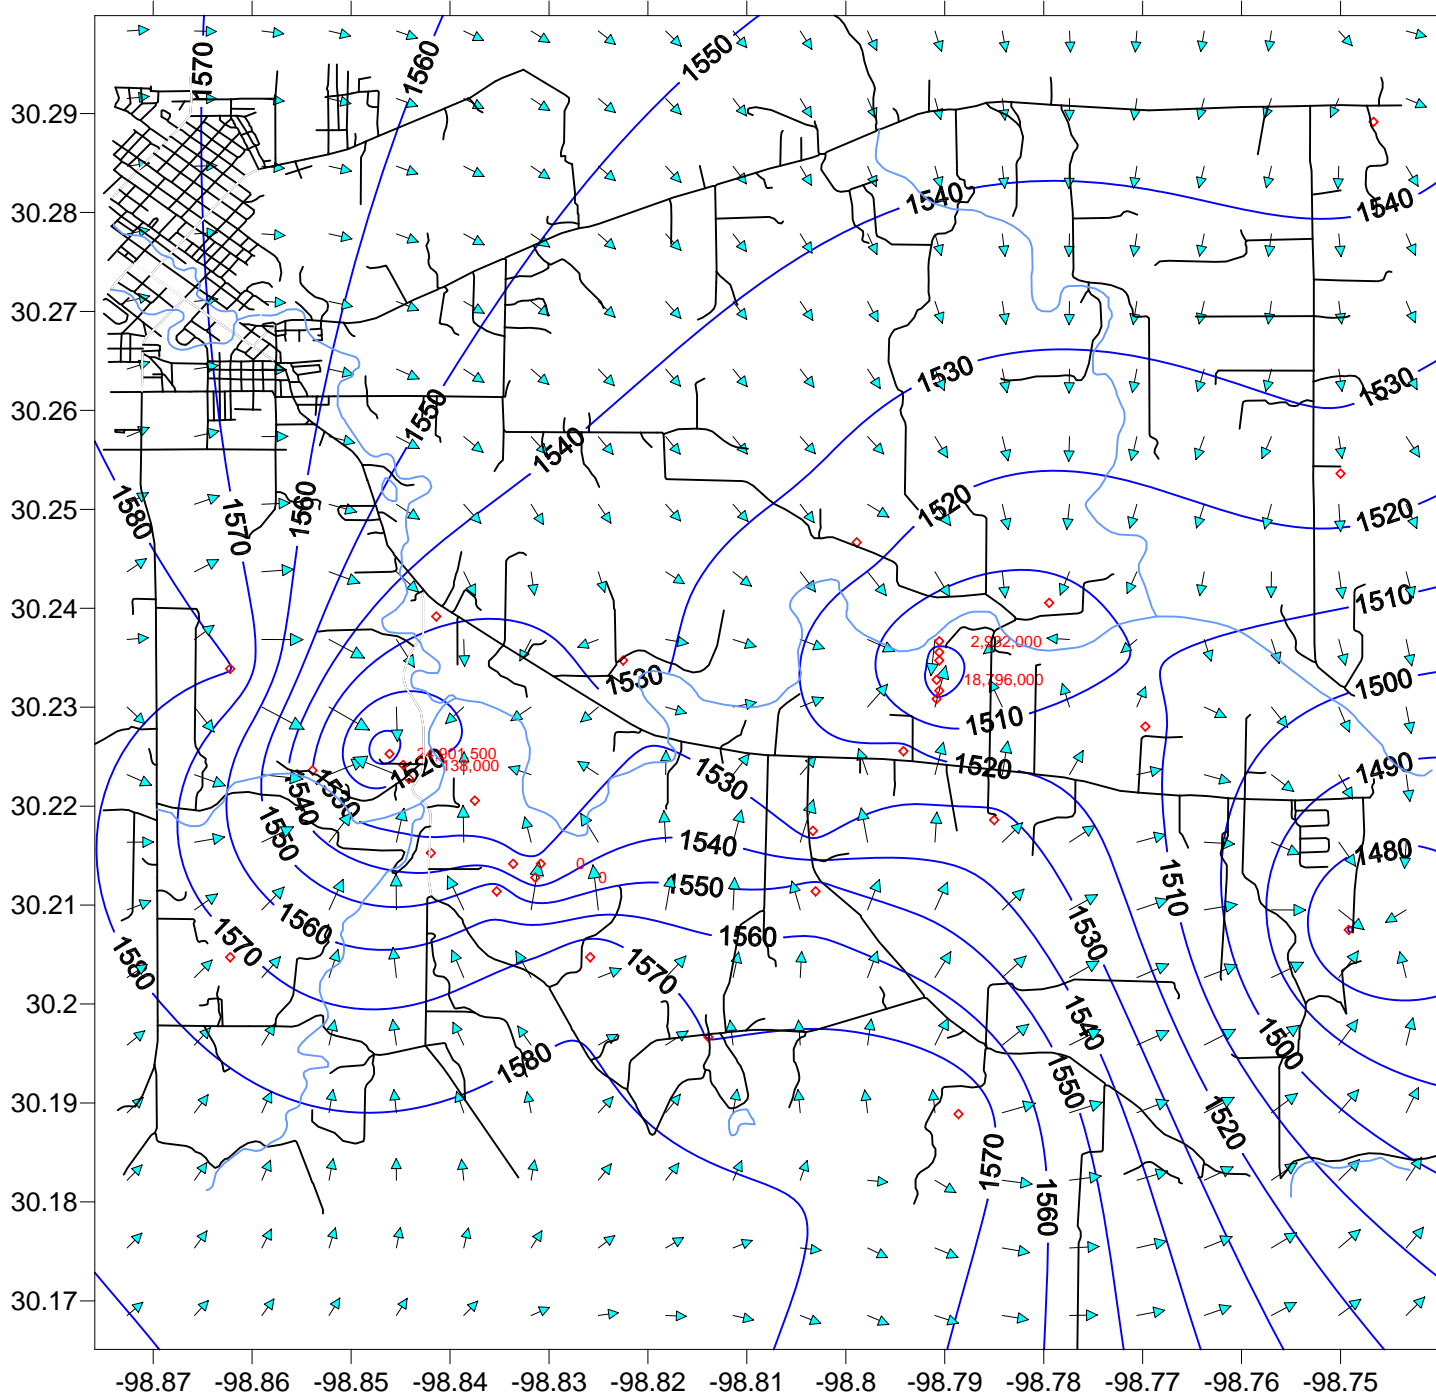

Ellenburger Water Levels
Feet Above Sea Level
January 3, 2008

*Red numbers are the cumulative production in gallons between December 6, 2007 and January 3, 2008.