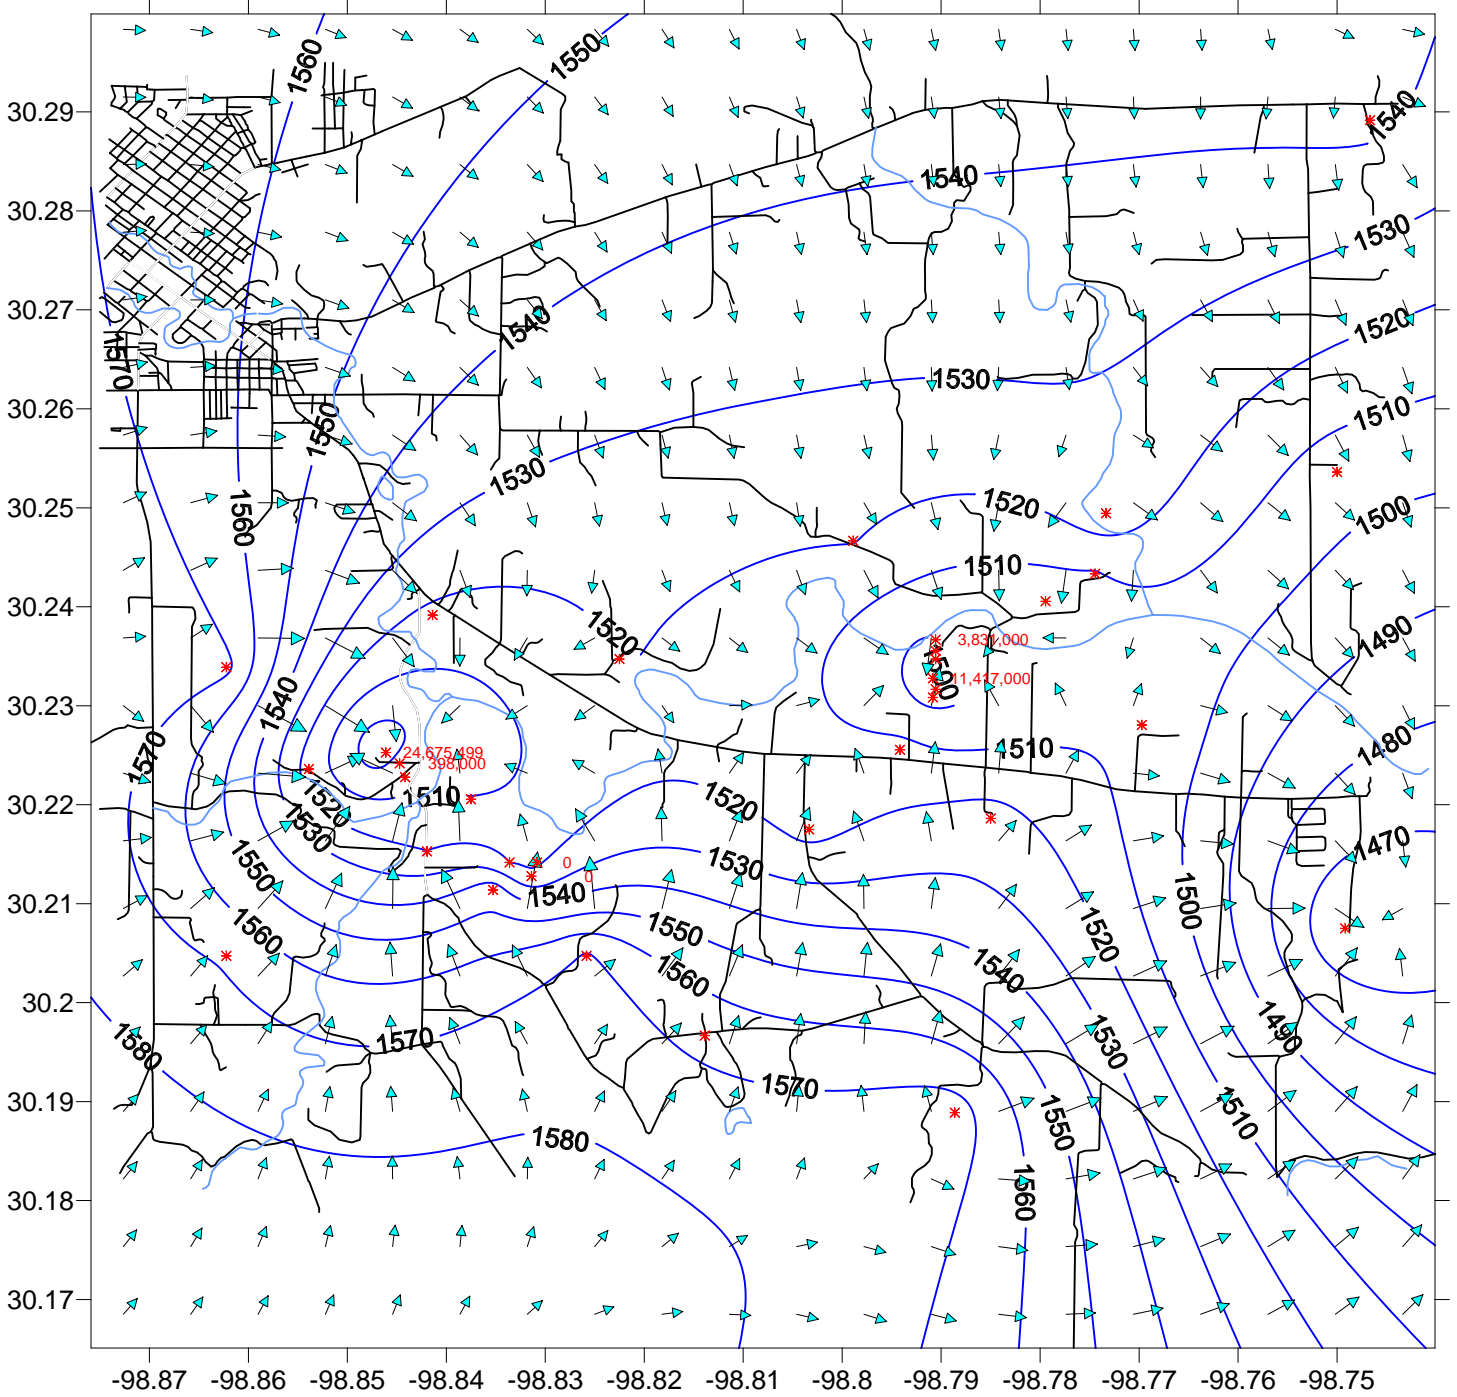

**Ellenburger Water Levels
Feet Above Sea Level
February 2, 2007**

*Red numbers are the cumulative production in gallons between January 5, 2007 and February 2, 2007.