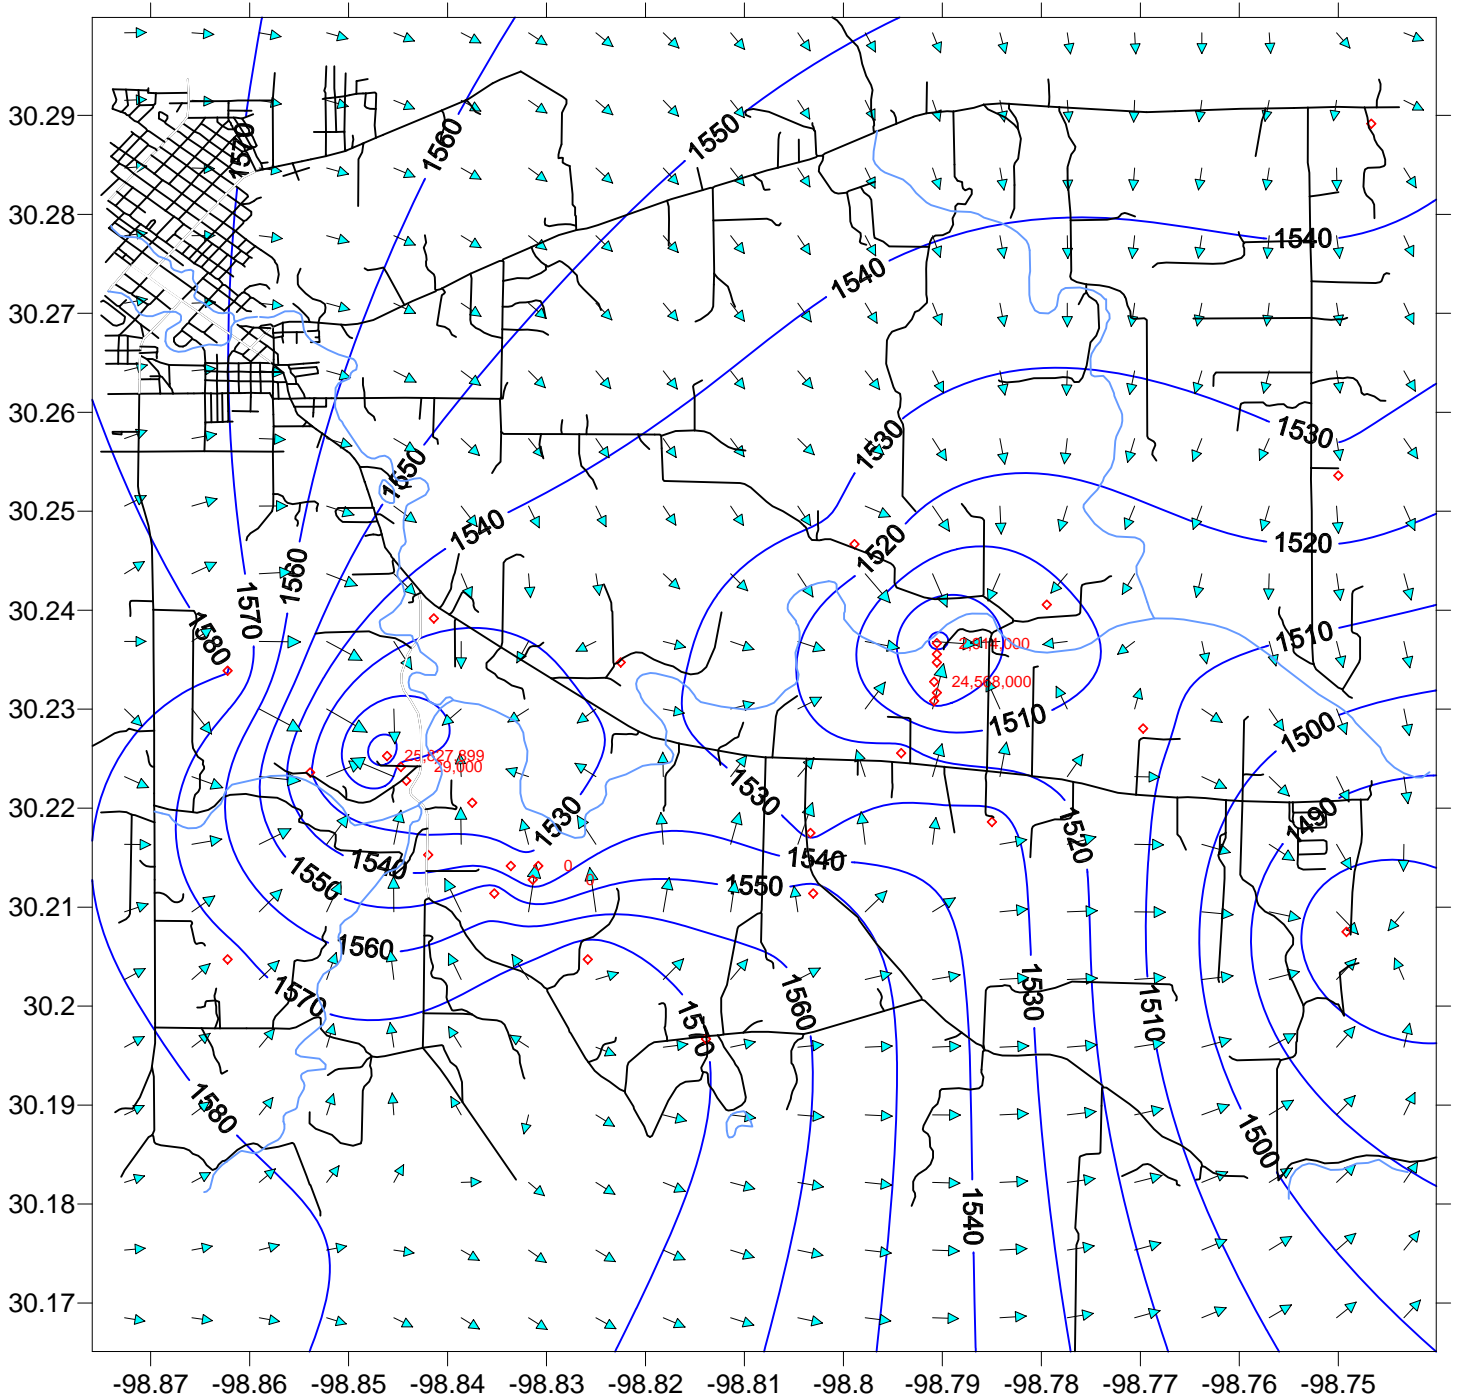

**Ellenburger Water Levels
Feet Above Sea Level
December 6, 2007**

*Red numbers are the cumulative production in gallons between November 8, 2007 and December 6, 2007.