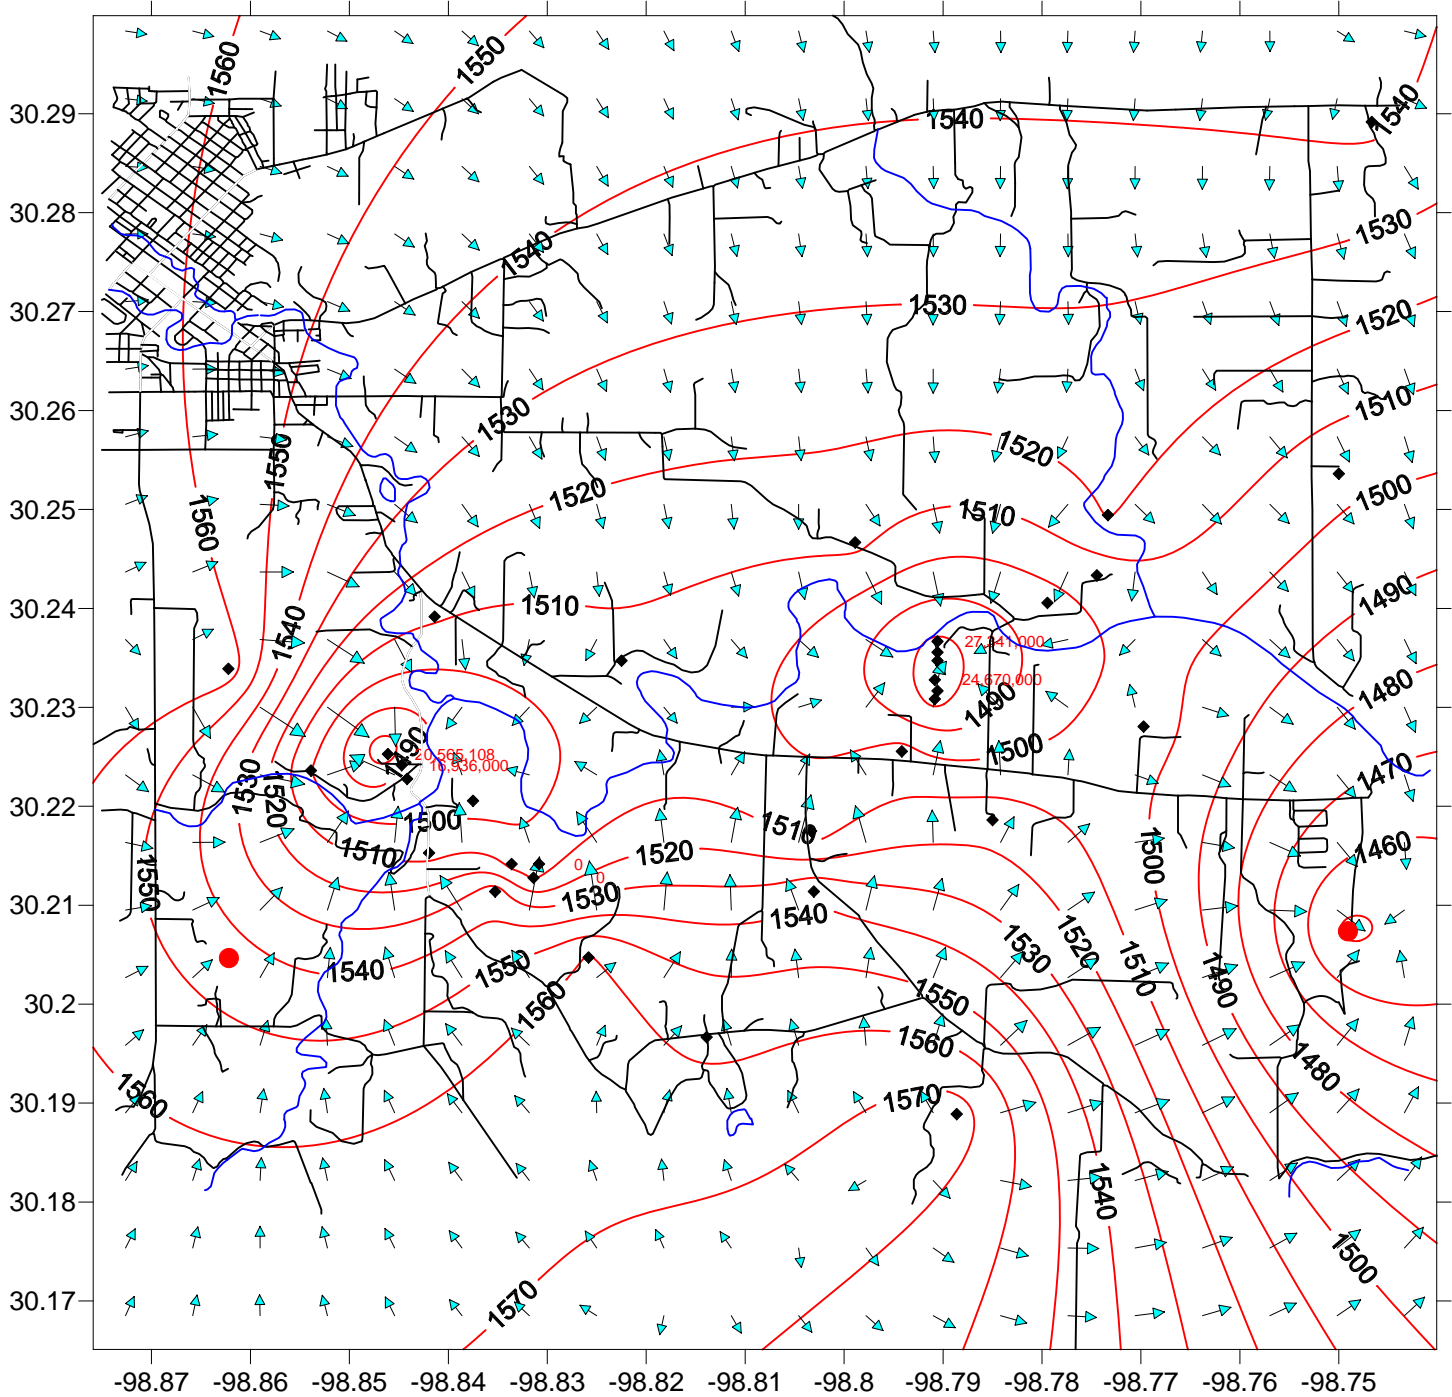

Ellenburger Water Levels Feet Above Sea Level August 4, 2009

*Red numbers are the cumulative production in gallons between July 1, 2009 and August 4, 2009.

● Lowest Water Level Measurement