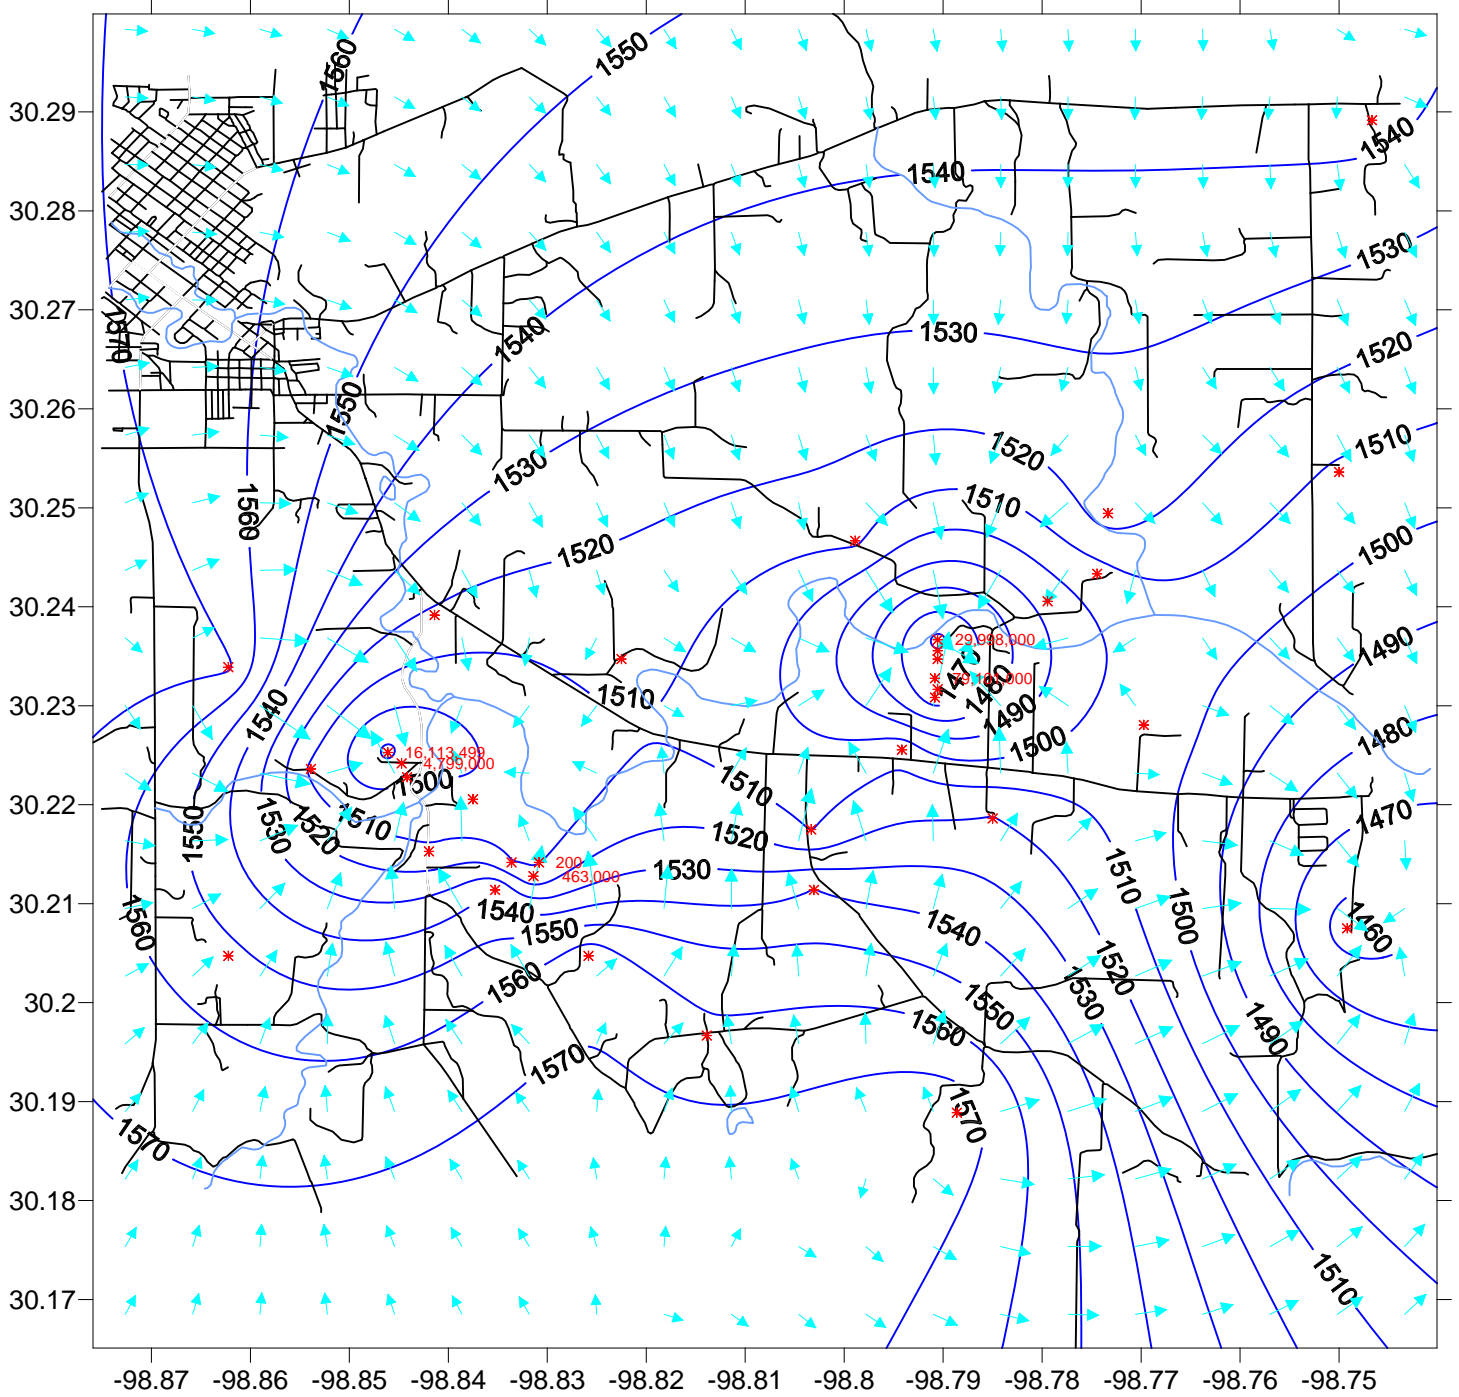

# Ellenburger Water Levels Feet Above Sea Level August 2, 2006

\*Red numbers are the cumulative production in gallons between June 1 & 2, 2006 and August 2, 2006.