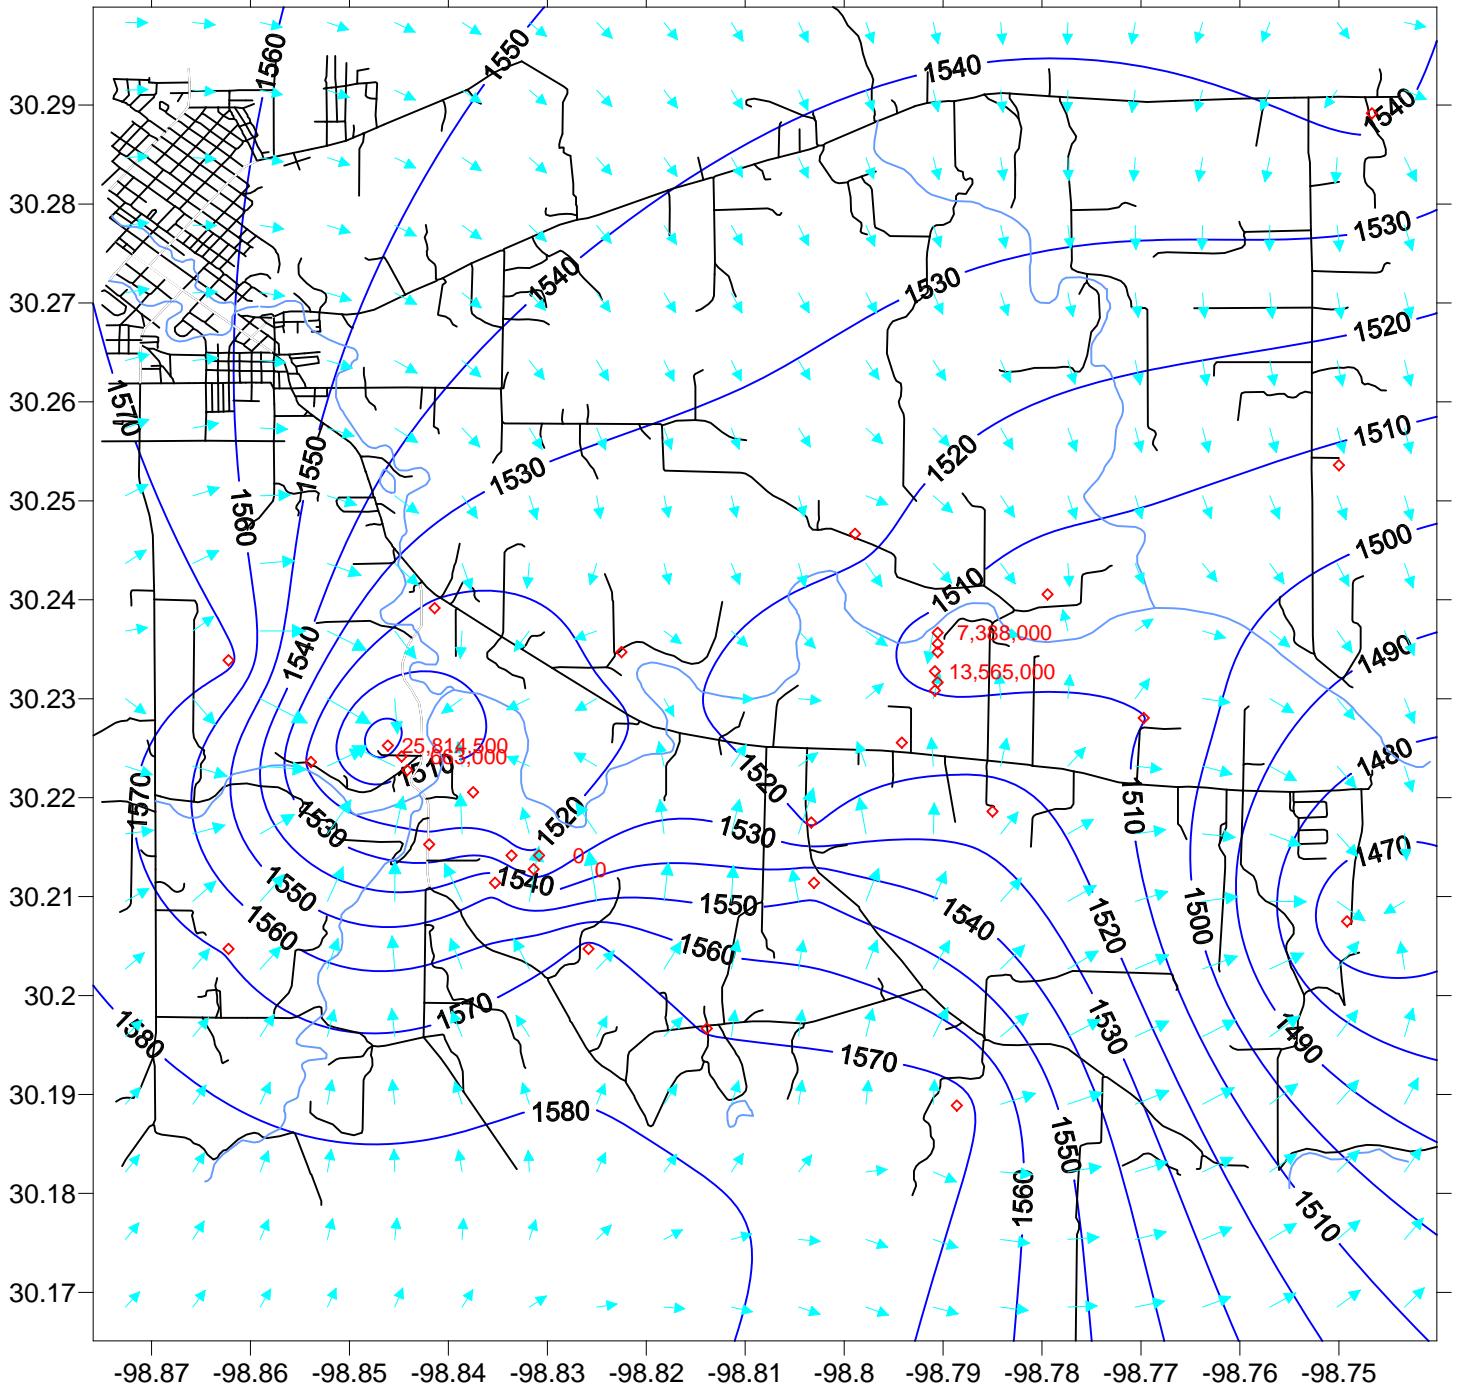

Ellenburger Water Levels
Feet Above Sea Level
April 4, 2007

*Red numbers are the cumulative production in gallons between March 7, 2007 and April 4, 2007.