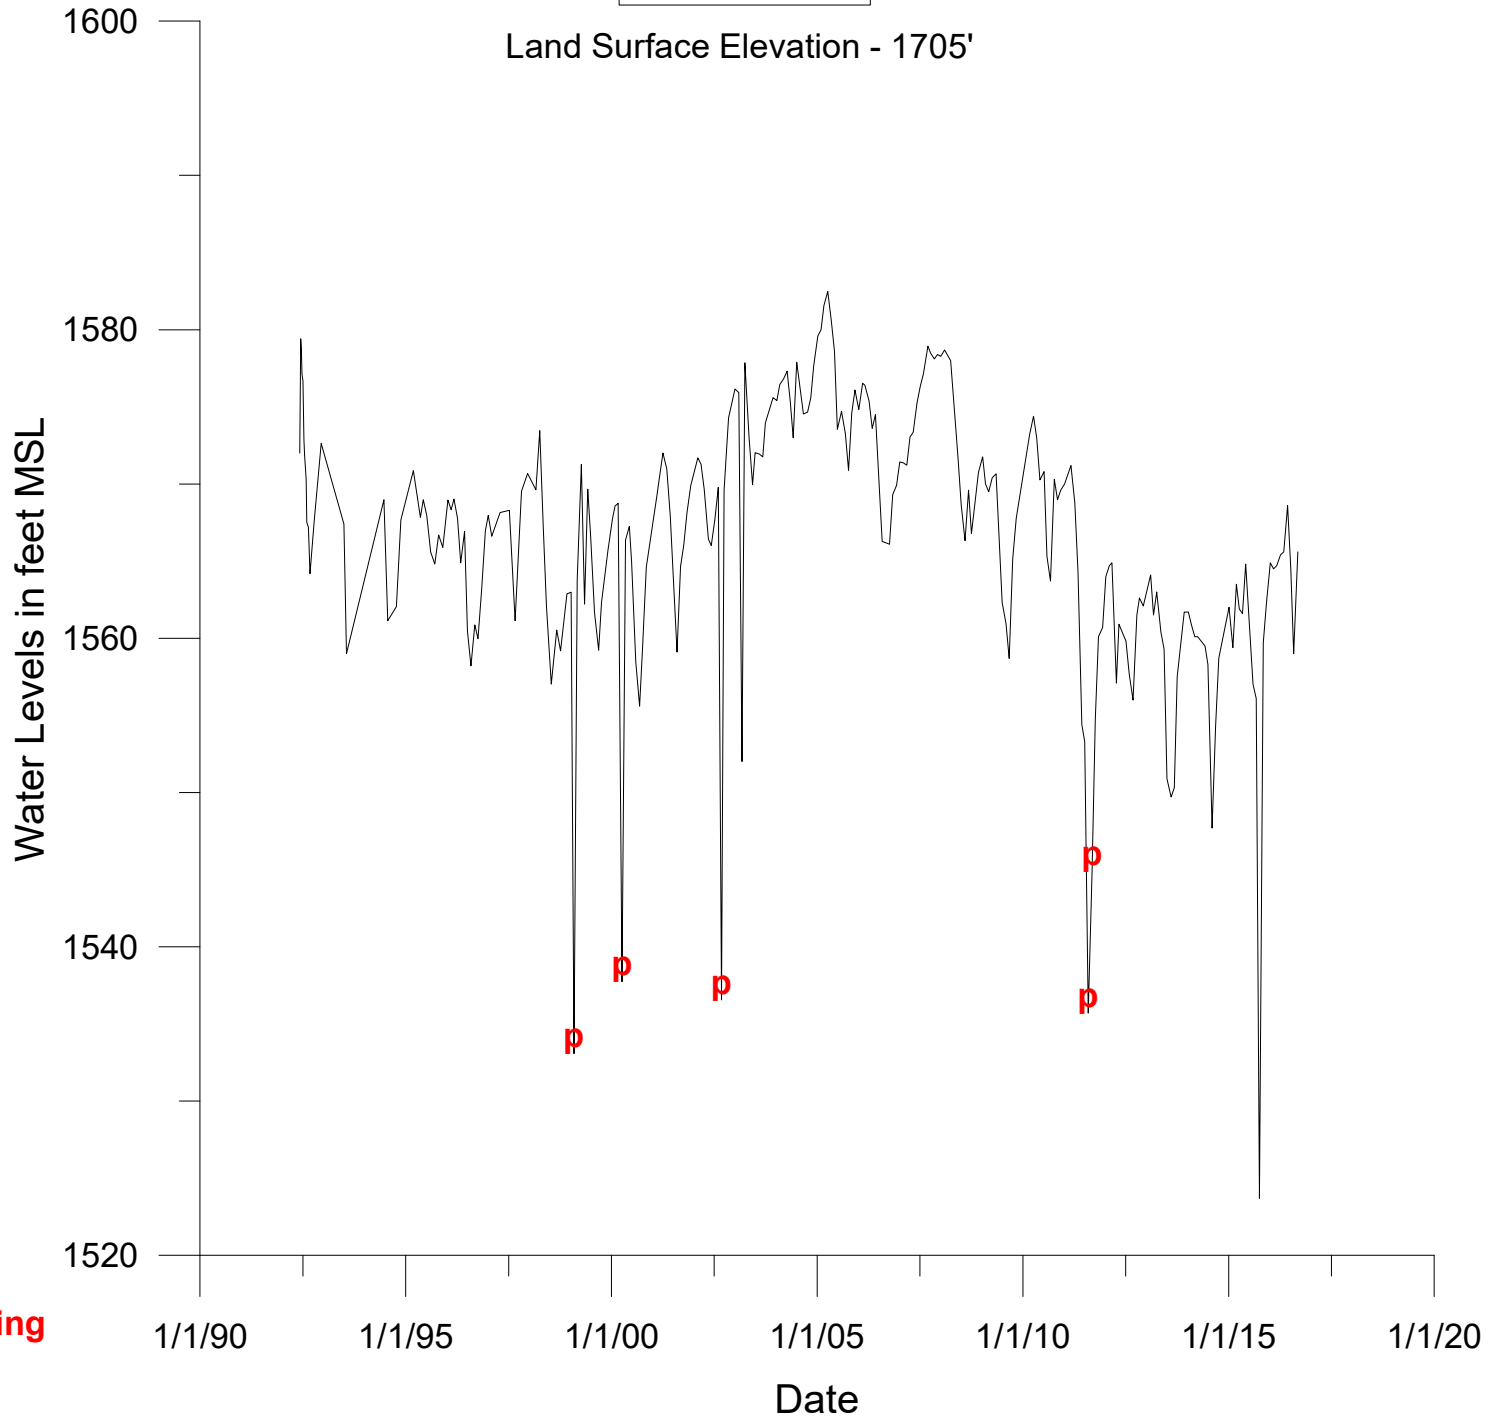

ER-00775
Ellenburger

Land Surface Elevation - 1705'

p = pumping